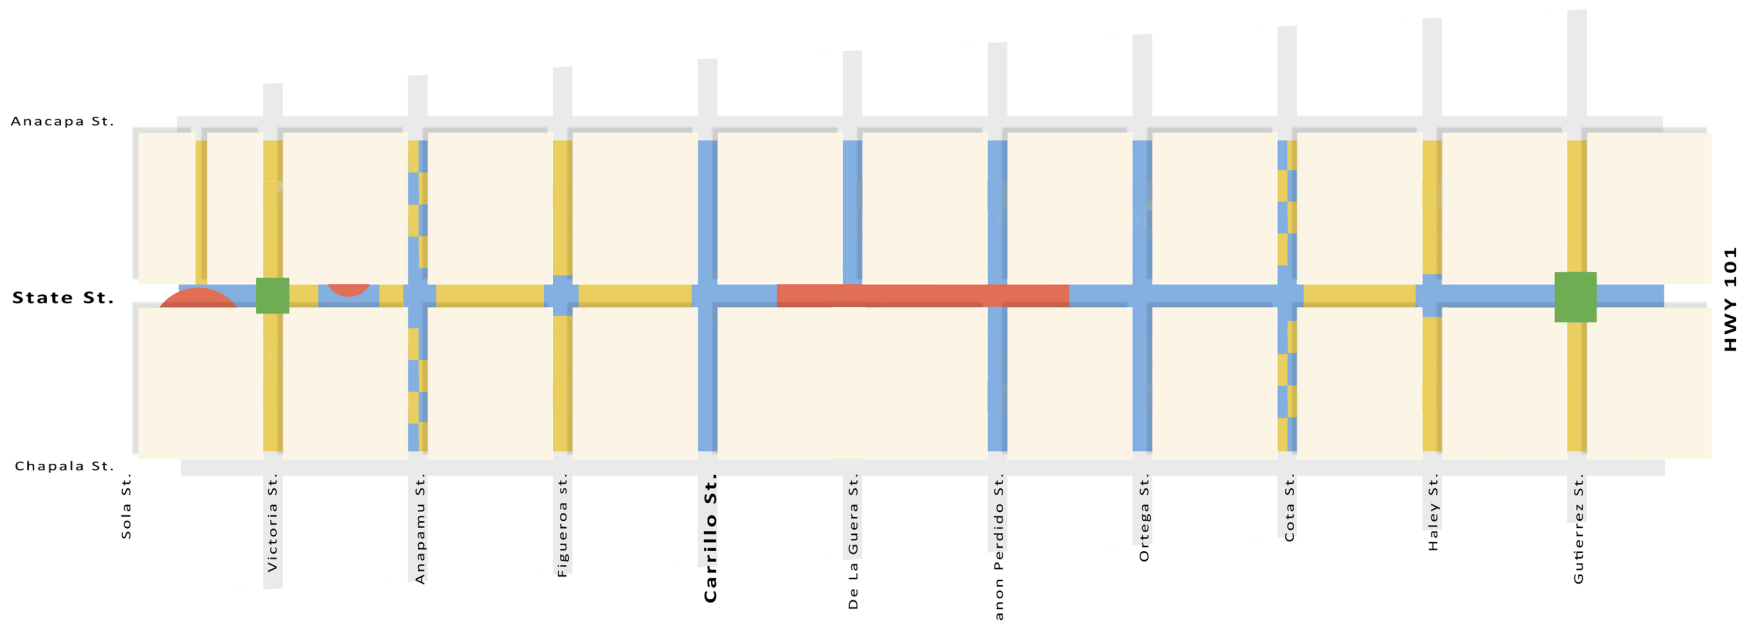

DOWNTOWN DISTRICTS

STATE STREET GATEWAY

LANDSCAPE INSPIRATION

POTENTIAL LANDSCAPE STRATEGIES

POTENTIAL 400 BLOCK

MARKET INSPIRATION

POTENTIAL 800 BLOCK

POTENTIAL 1100 BLOCK

POTENTIAL PASEO LANDSCAPE

POTENTIAL PASEO LANDSCAPE

POTENTIAL PASEO LANDSCAPE

Street in Spain

What is a paseo?

Paseos are pedestrian-only pathways that provide opportunities to create unique public spaces

La Arcada

El Paseo

El Paseo Courtyard

San Marcos

STRONG PASEOS

WEAK PASEOS

POTENTIAL PASEOS

Legend

- Downtown Building Lines *
- Existing Paseos *
- - - Paseo Opportunities Identified in Paseo Plan *
- ● ● ● Potential Paseos
- Weak Paseos

* Based on City of Santa Barbara
Downtown Paseos Map (May 14, 2009)

PASEO ANALYSIS

EXISTING SITE

POTENTIAL SITE

500 BLOCK

500 BLOCK STREET VIGNETTES

500 BLOCK STREET VIGNETTES

500 BLOCK STREET VIGNETTES