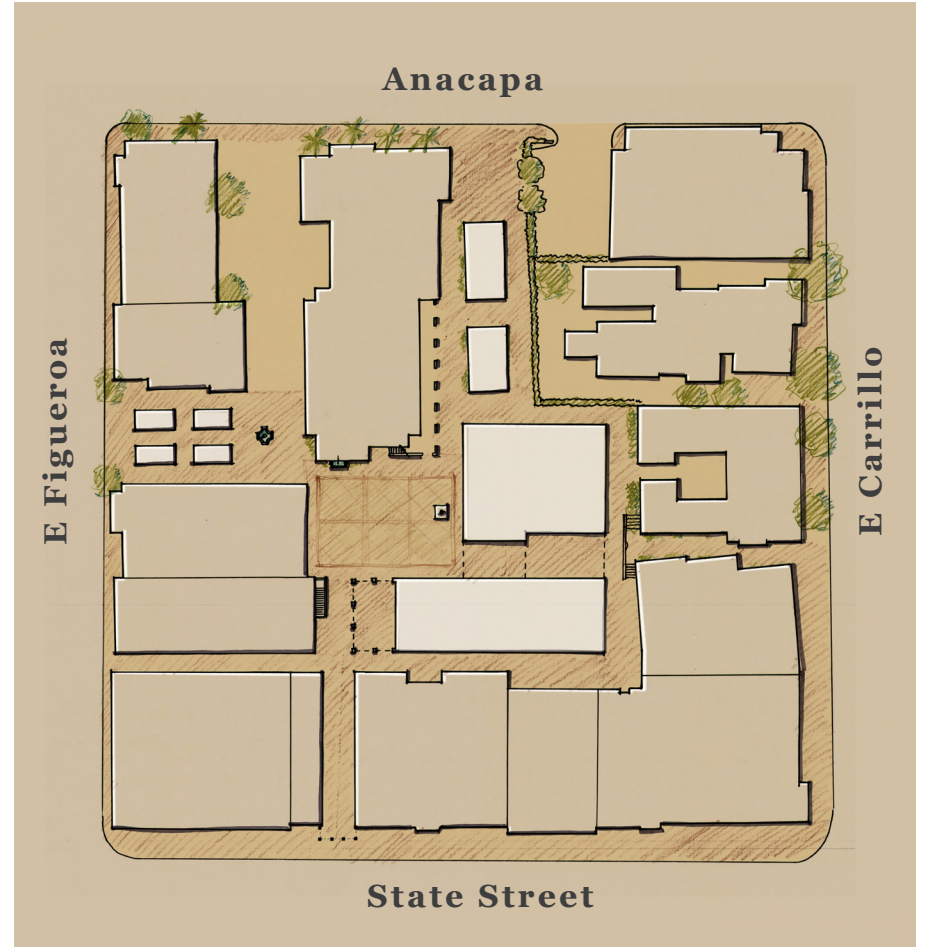

* Based on City of Santa Barbara
Downtown Paseos Map (May 14, 2009)

PASEO ANALYSIS

EXISTING SITE

POTENTIAL SITE

500 BLOCK

500 BLOCK STREET VIGNETTES

500 BLOCK STREET VIGNETTES

500 BLOCK STREET VIGNETTES

500 BLOCK STREET VIGNETTES

EXISTING SITE

POTENTIAL SITE

900 BLOCK

900 BLOCK STREET VIGNETTES

900 BLOCK STREET VIGNETTES

900 BLOCK STREET VIGNETTES

900 BLOCK STREET VIGNETTES

EXISTING SITE

POTENTIAL SITE

1000 BLOCK

1000 BLOCK STREET VIGNETTES

1000 BLOCK STREET VIGNETTES

1000 BLOCK STREET VIGNETTES

1000 BLOCK STREET VIGNETTES

1000 BLOCK STREET VIGNETTES