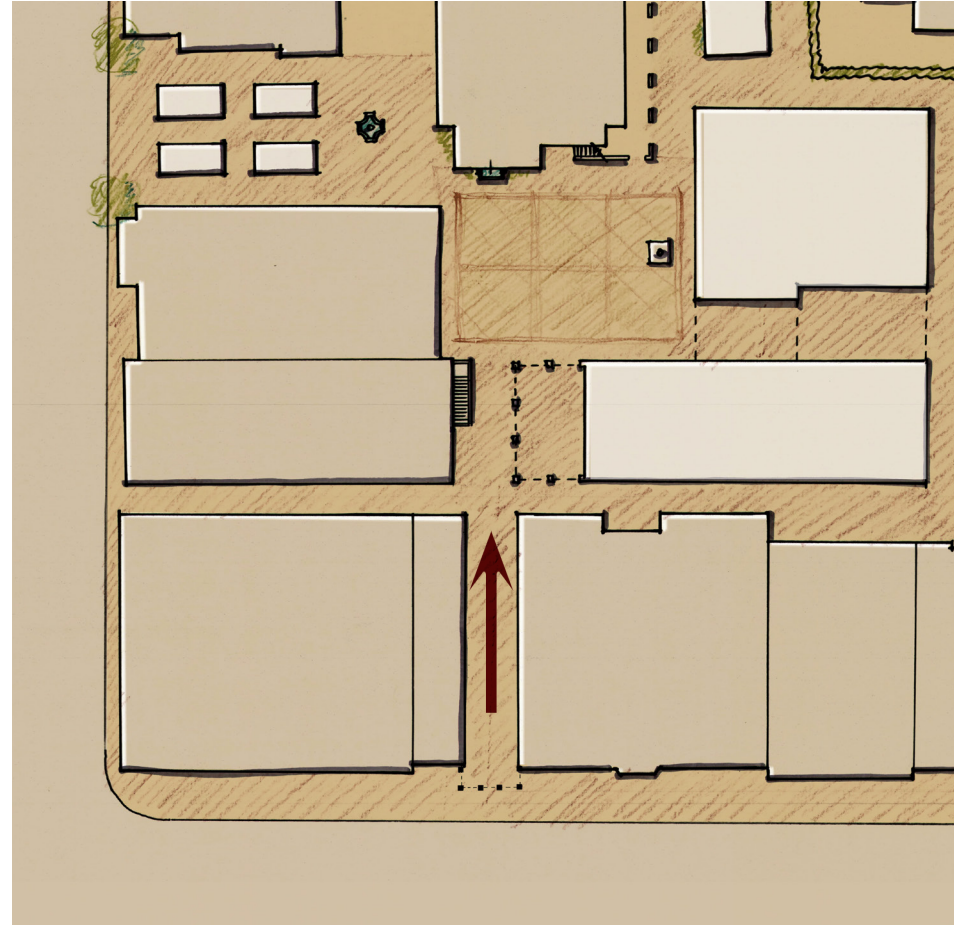

El Paseo

El Paseo Courtyard

San Marcos

STRONG PASEOS

WEAK PASEOS

POTENTIAL PASEOS

Legend

- Downtown Building Lines *
- Existing Paseos *
- - - Paseo Opportunities Identified in Paseo Plan *
- ● ● ● Potential Paseos
- Weak Paseos

* Based on City of Santa Barbara
Downtown Paseos Map (May 14, 2009)

PASEO ANALYSIS

EXISTING SITE

POTENTIAL SITE

500 BLOCK

500 BLOCK STREET VIGNETTES

500 BLOCK STREET VIGNETTES

500 BLOCK STREET VIGNETTES