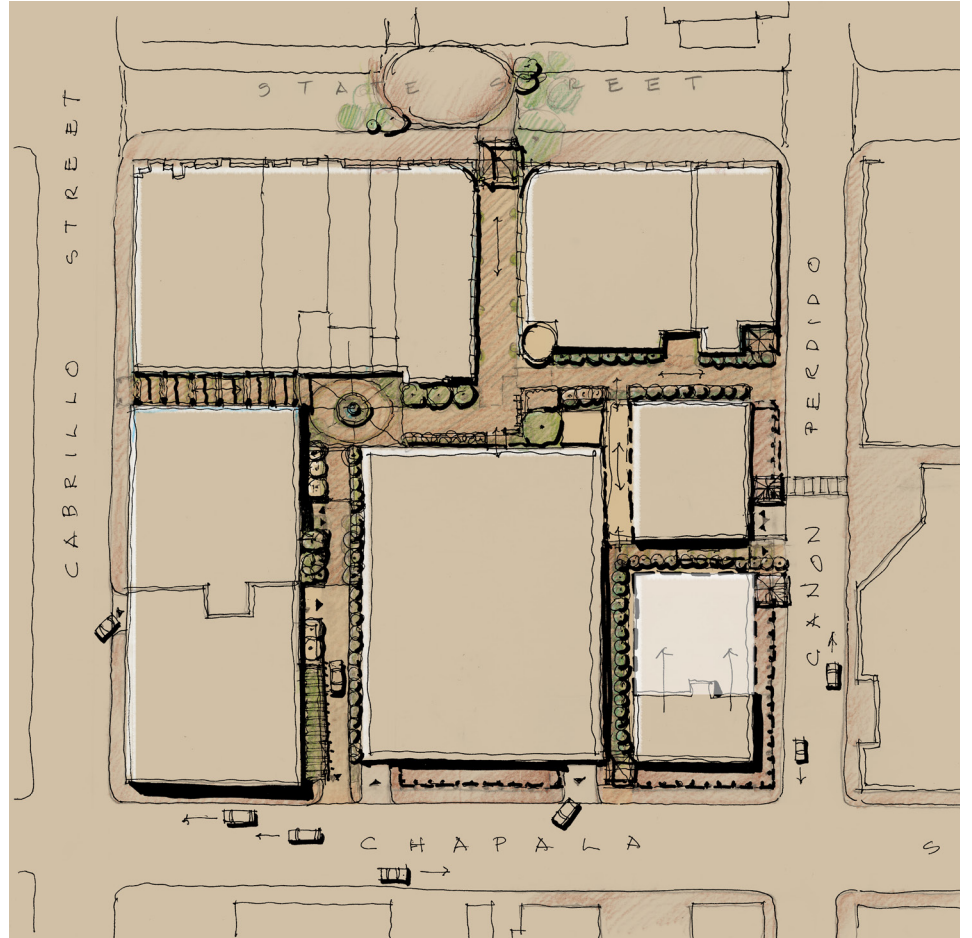

DOWNTOWN DISTRICTS

STATE STREET GATEWAY

LANDSCAPE INSPIRATION

POTENTIAL LANDSCAPE STRATEGIES

POTENTIAL 400 BLOCK

MARKET INSPIRATION

POTENTIAL 800 BLOCK

POTENTIAL 1100 BLOCK

* Based on City of Santa Barbara
Downtown Paseos Map (May 14, 2009)

PASEO ANALYSIS

EXISTING SITE

POTENTIAL SITE

500 BLOCK

500 BLOCK STREET VIGNETTES

500 BLOCK STREET VIGNETTES

500 BLOCK STREET VIGNETTES

500 BLOCK STREET VIGNETTES

EXISTING SITE

POTENTIAL SITE

900 BLOCK

900 BLOCK STREET VIGNETTES

900 BLOCK STREET VIGNETTES

900 BLOCK STREET VIGNETTES

900 BLOCK STREET VIGNETTES

EXISTING SITE

POTENTIAL SITE

1000 BLOCK

1000 BLOCK STREET VIGNETTES

1000 BLOCK STREET VIGNETTES

1000 BLOCK STREET VIGNETTES

1000 BLOCK STREET VIGNETTES

1000 BLOCK STREET VIGNETTES