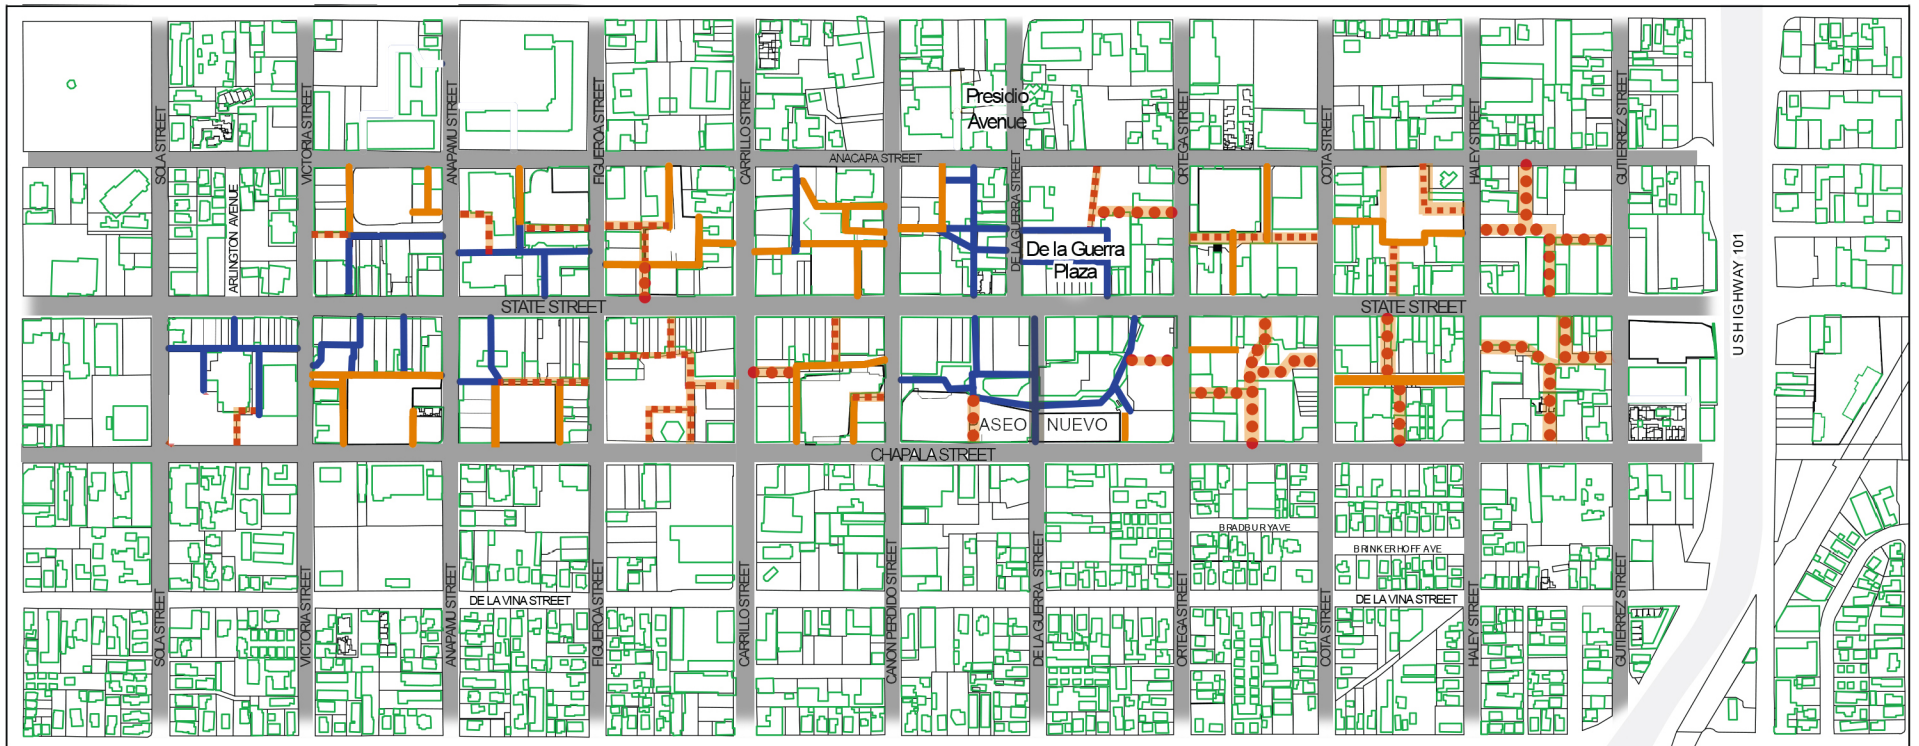

El Paseo

El Paseo Courtyard

San Marcos

STRONG PASEOS

WEAK PASEOS

POTENTIAL PASEOS

Legend

- Downtown Building Lines *
- Existing Paseos *
- - - Paseo Opportunities Identified in Paseo Plan *
- ● ● ● Potential Paseos
- Weak Paseos

* Based on City of Santa Barbara
Downtown Paseos Map (May 14, 2009)

PASEO ANALYSIS

EXISTING SITE

POTENTIAL SITE

500 BLOCK

500 BLOCK STREET VIGNETTES

500 BLOCK STREET VIGNETTES

500 BLOCK STREET VIGNETTES

500 BLOCK STREET VIGNETTES

EXISTING SITE

POTENTIAL SITE

900 BLOCK

900 BLOCK STREET VIGNETTES

900 BLOCK STREET VIGNETTES

900 BLOCK STREET VIGNETTES

900 BLOCK STREET VIGNETTES