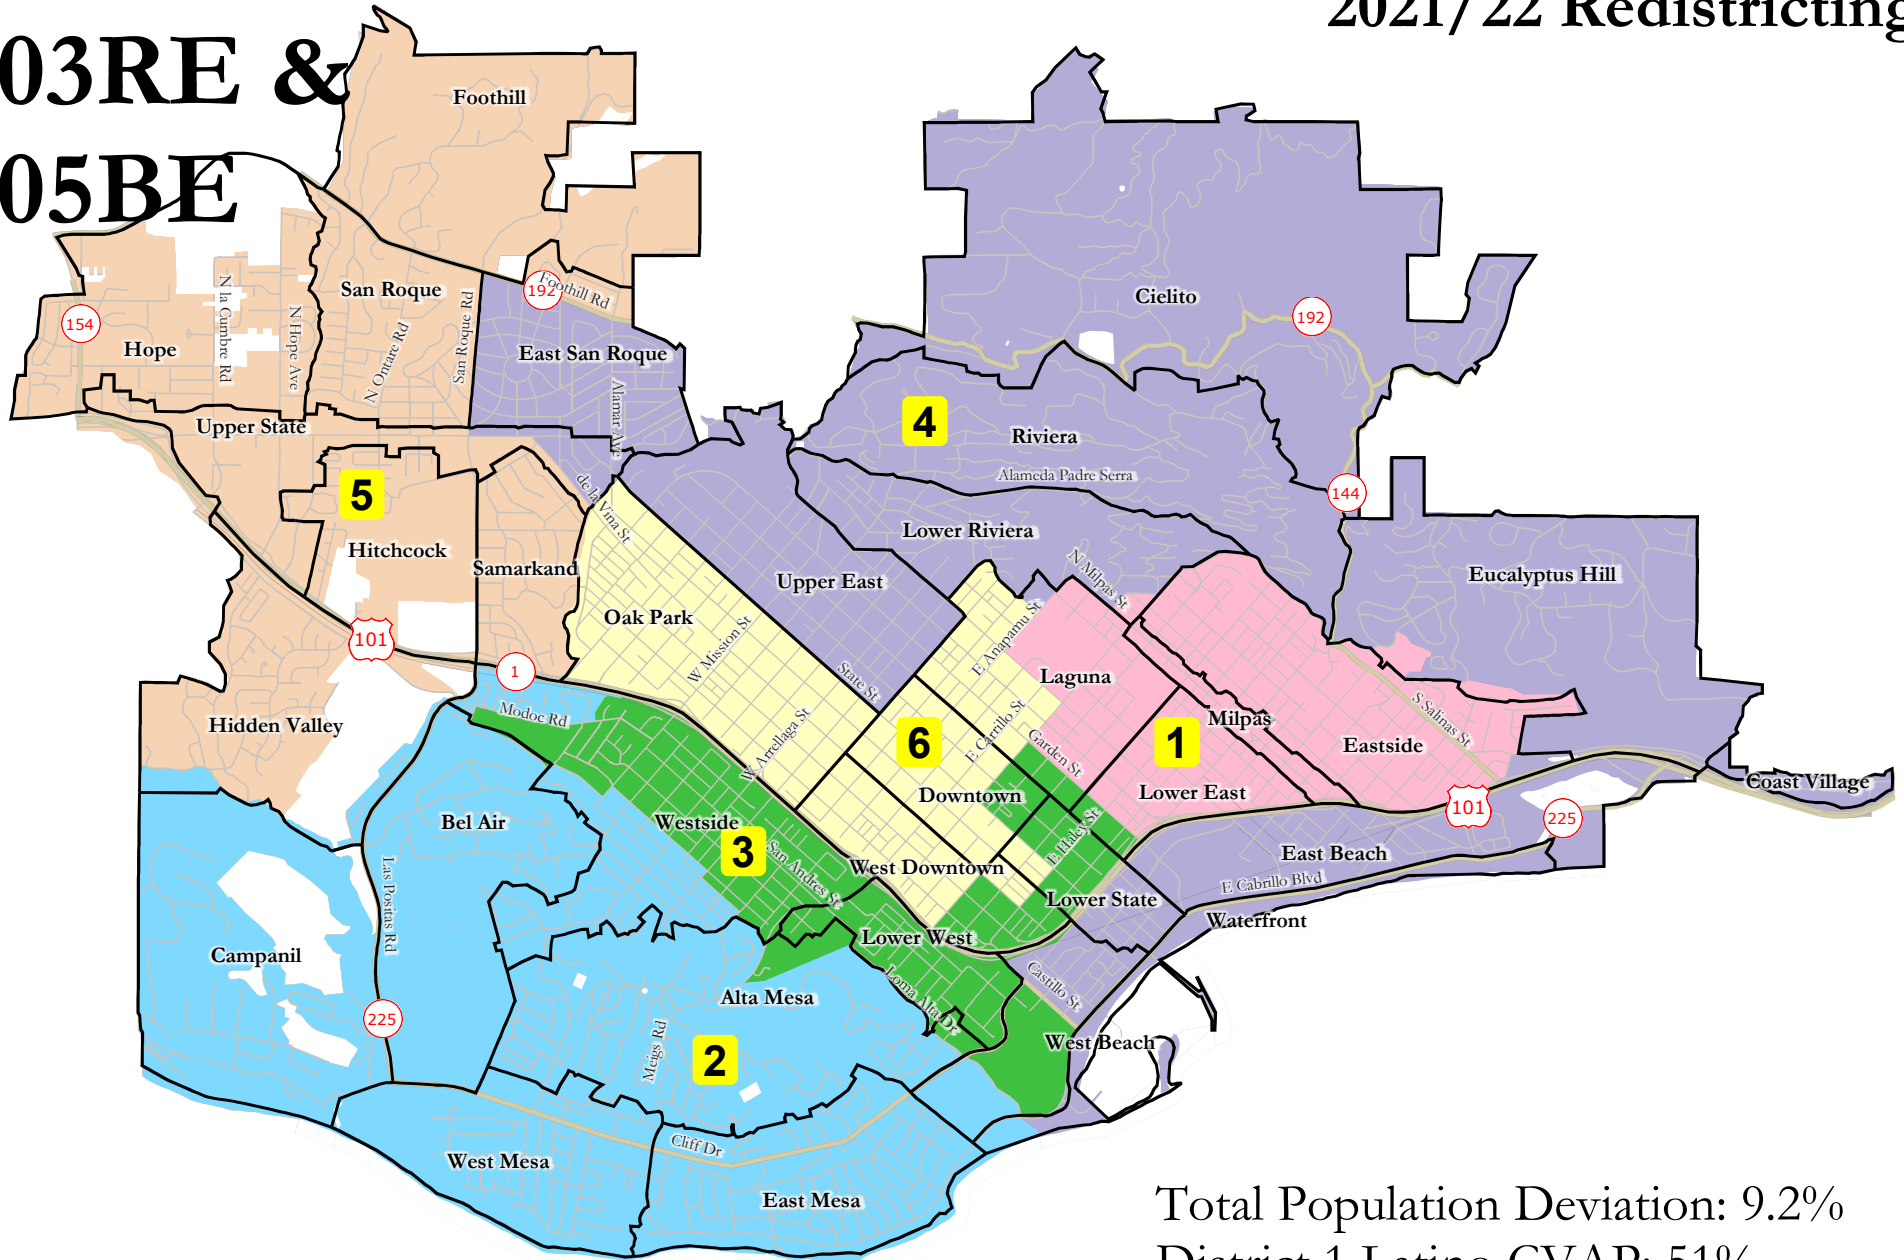

# Blend of NDC Plans

## 103RE & 105BE

### City of Santa Barbara 2021/22 Redistricting

Total Population Deviation: 9.2%  
District 1 Latino CVAP: 51%  
District 3 Latino CVAP: 46%

Santa Barbara Airport in District 2