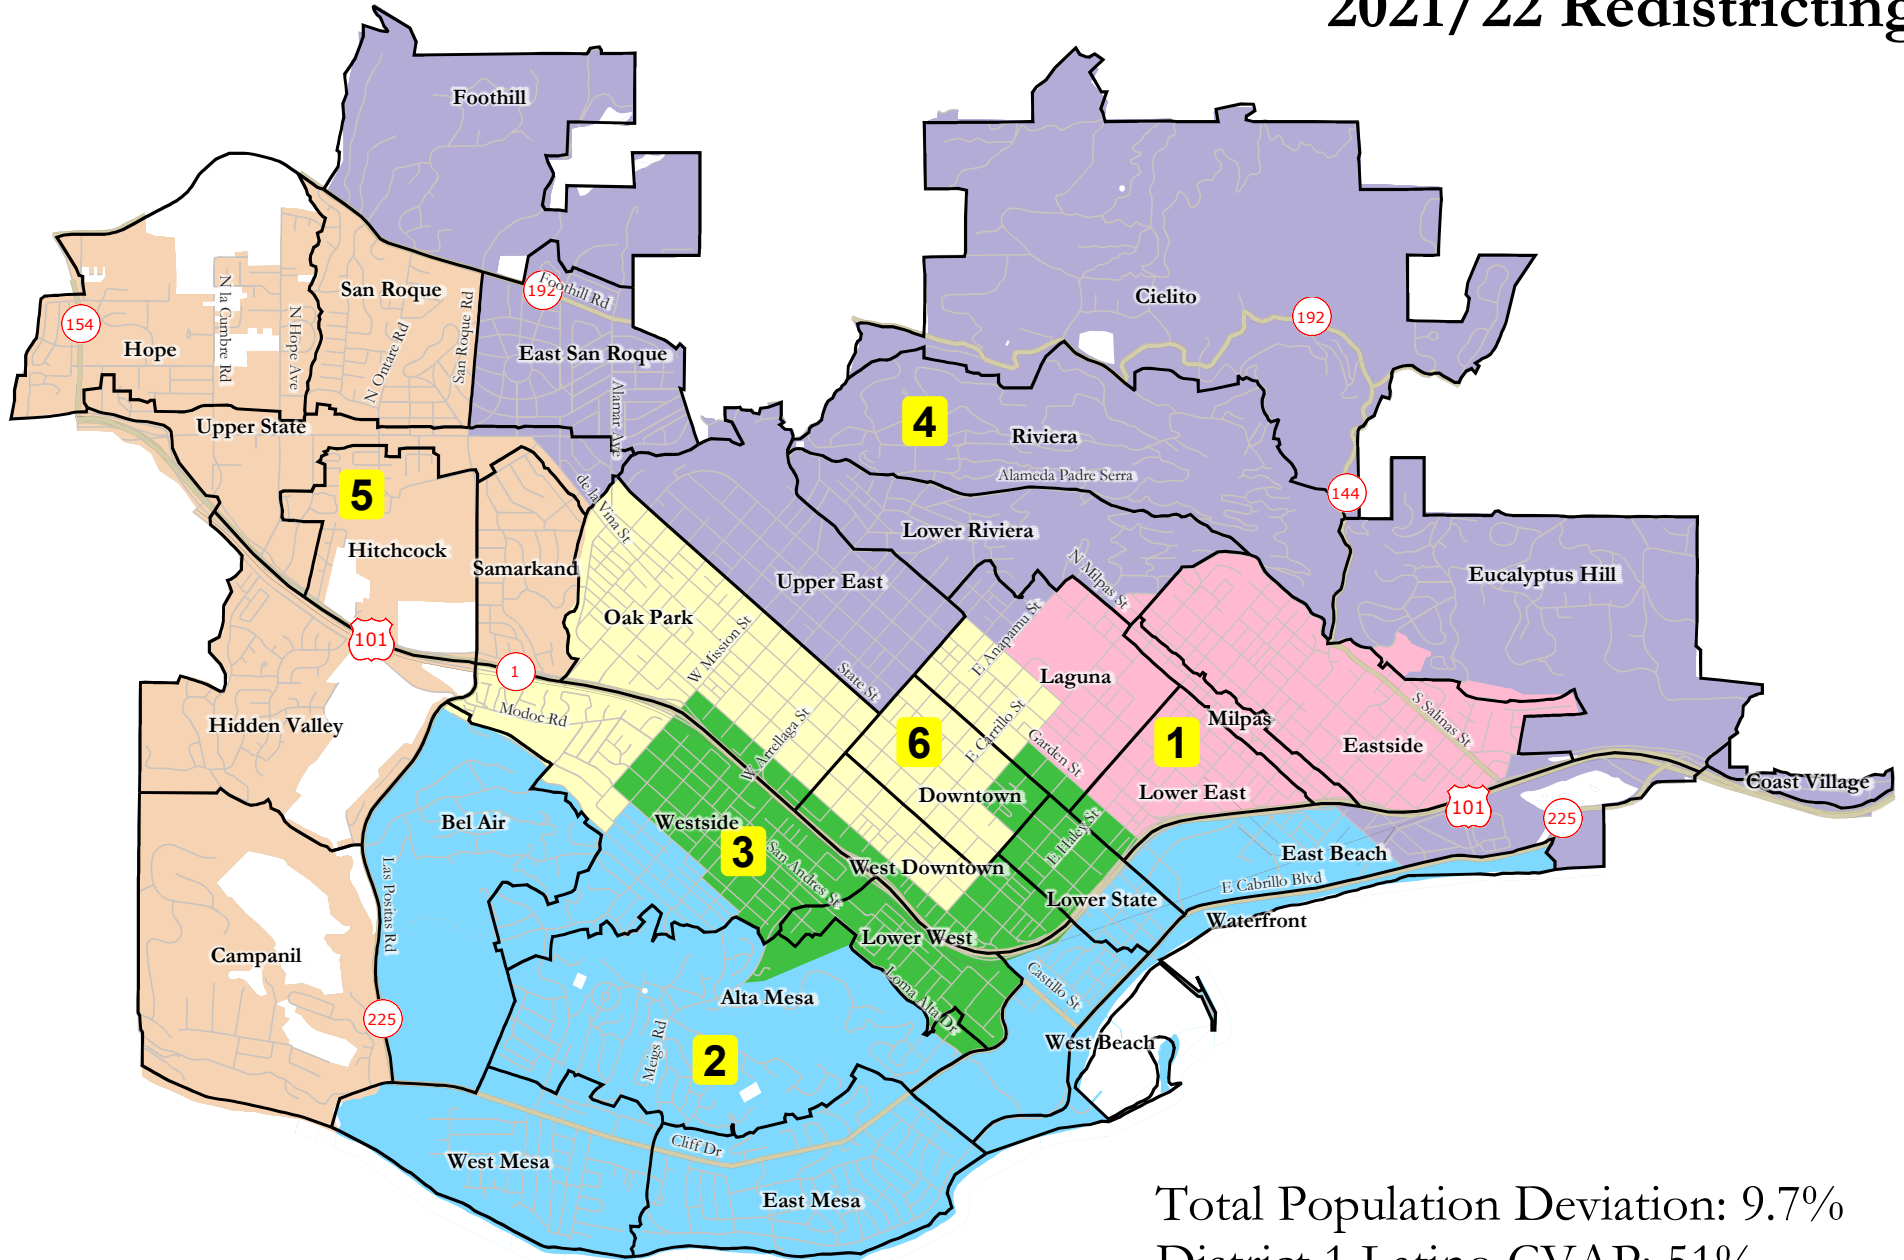

# NDC Plan 105BE

## City of Santa Barbara 2021/22 Redistricting

Total Population Deviation: 9.7%  
District 1 Latino CVAP: 51%  
District 3 Latino CVAP: 46%

Santa Barbara Airport in District 5