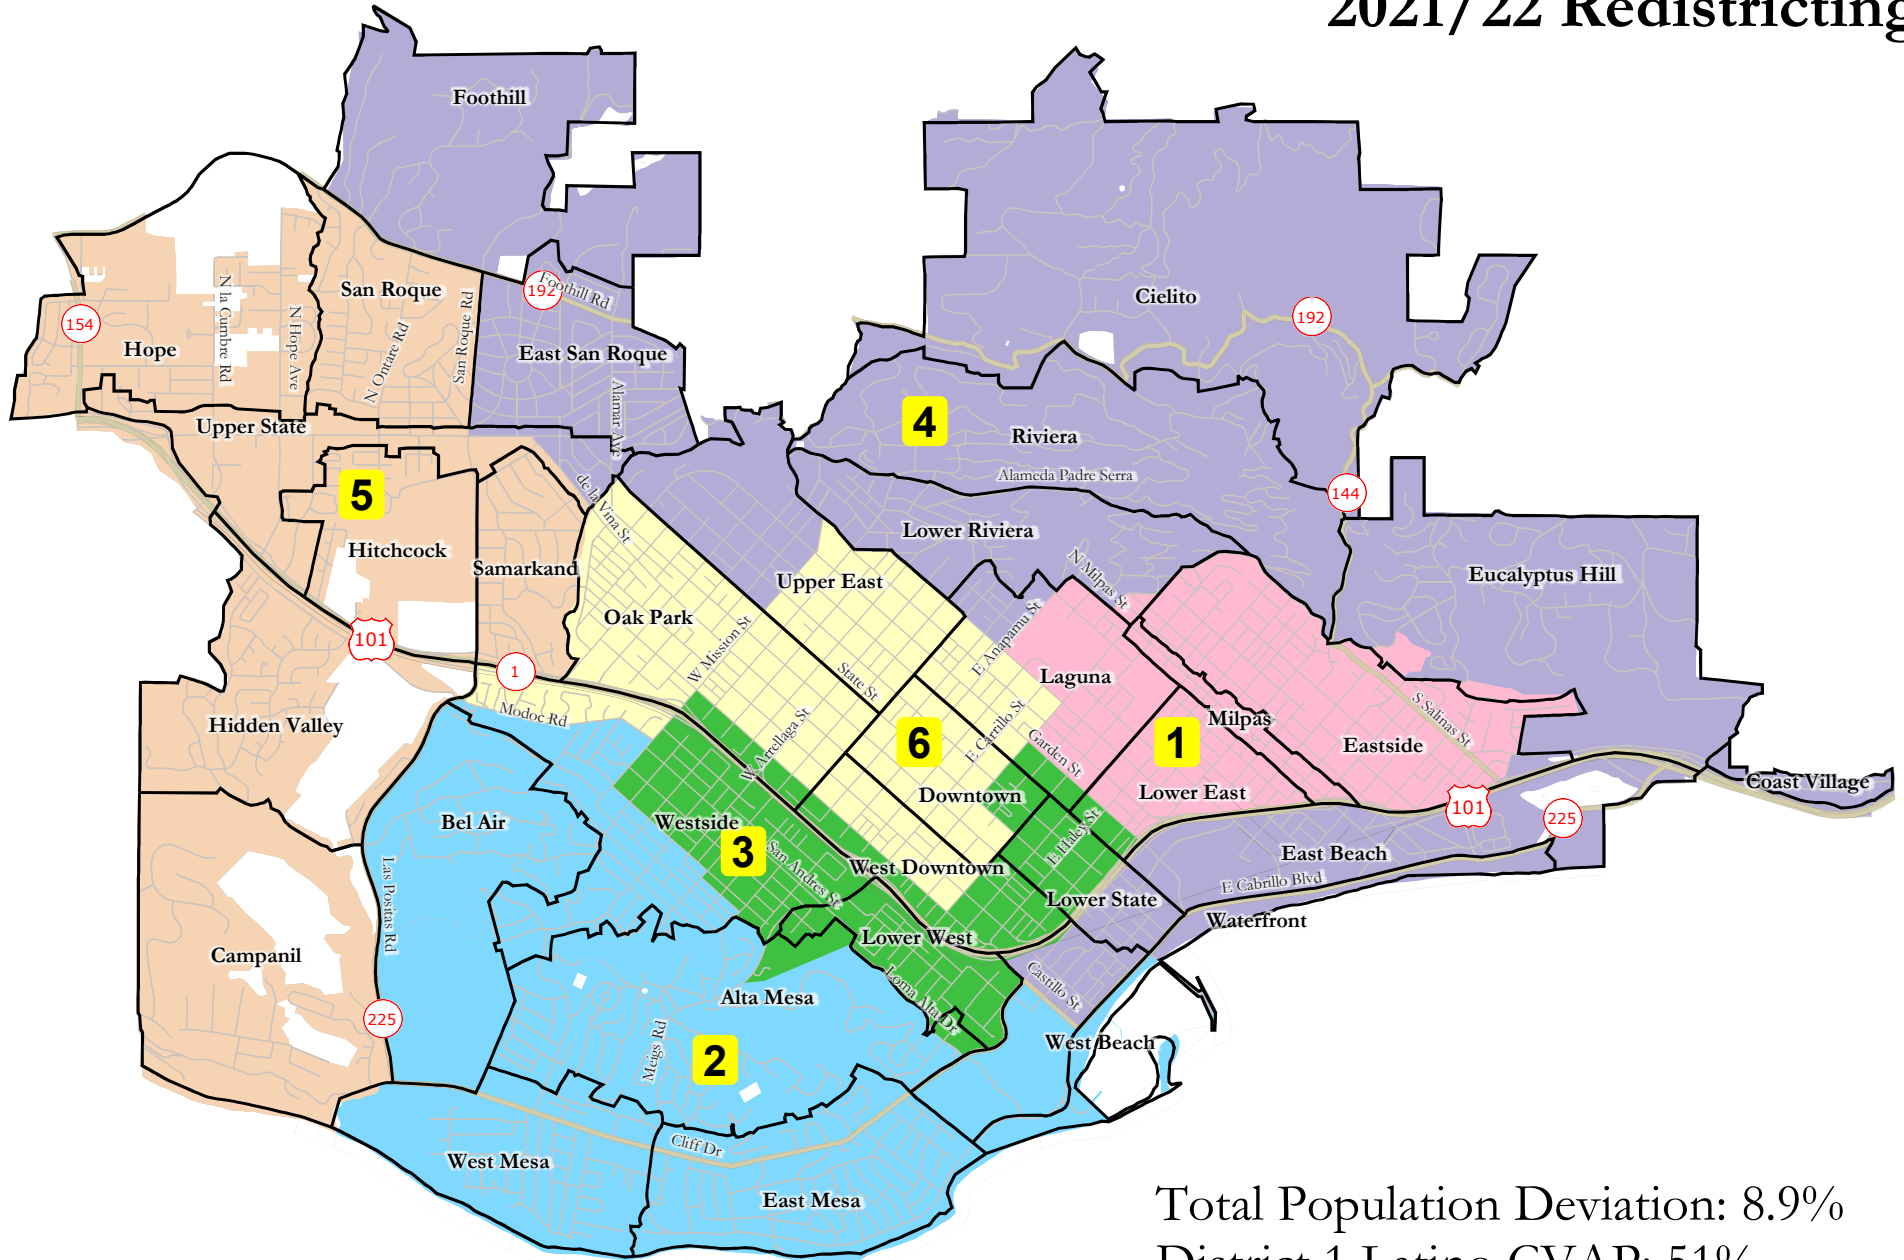

NDC Plan 105AE

City of Santa Barbara 2021/22 Redistricting

Total Population Deviation: 8.9%
District 1 Latino CVAP: 51%
District 3 Latino CVAP: 46%

Santa Barbara Airport in District 5