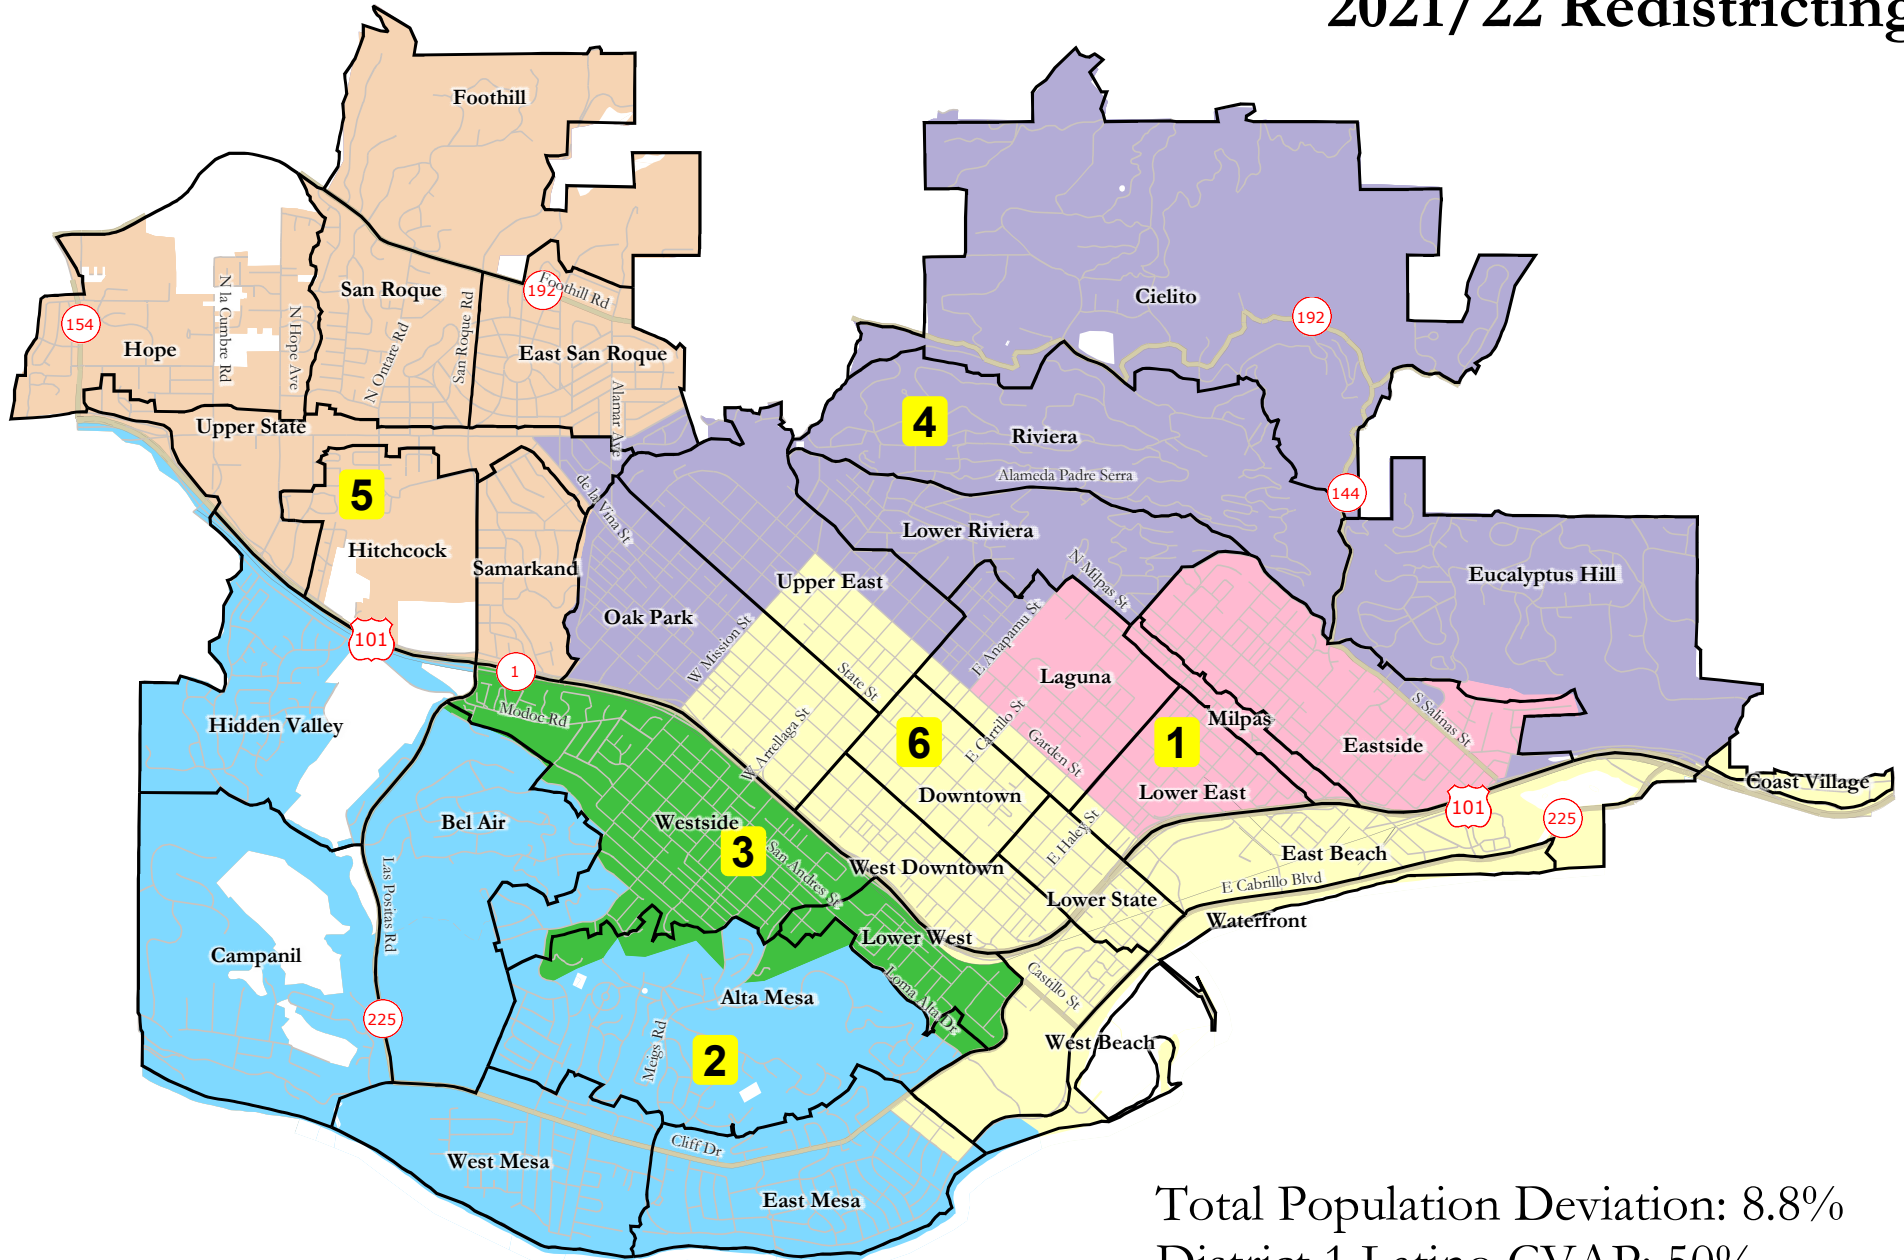

NDC Plan 103RE

City of Santa Barbara 2021/22 Redistricting

Total Population Deviation: 8.8%
District 1 Latino CVAP: 50%
District 3 Latino CVAP: 40%

Santa Barbara Airport in District 2