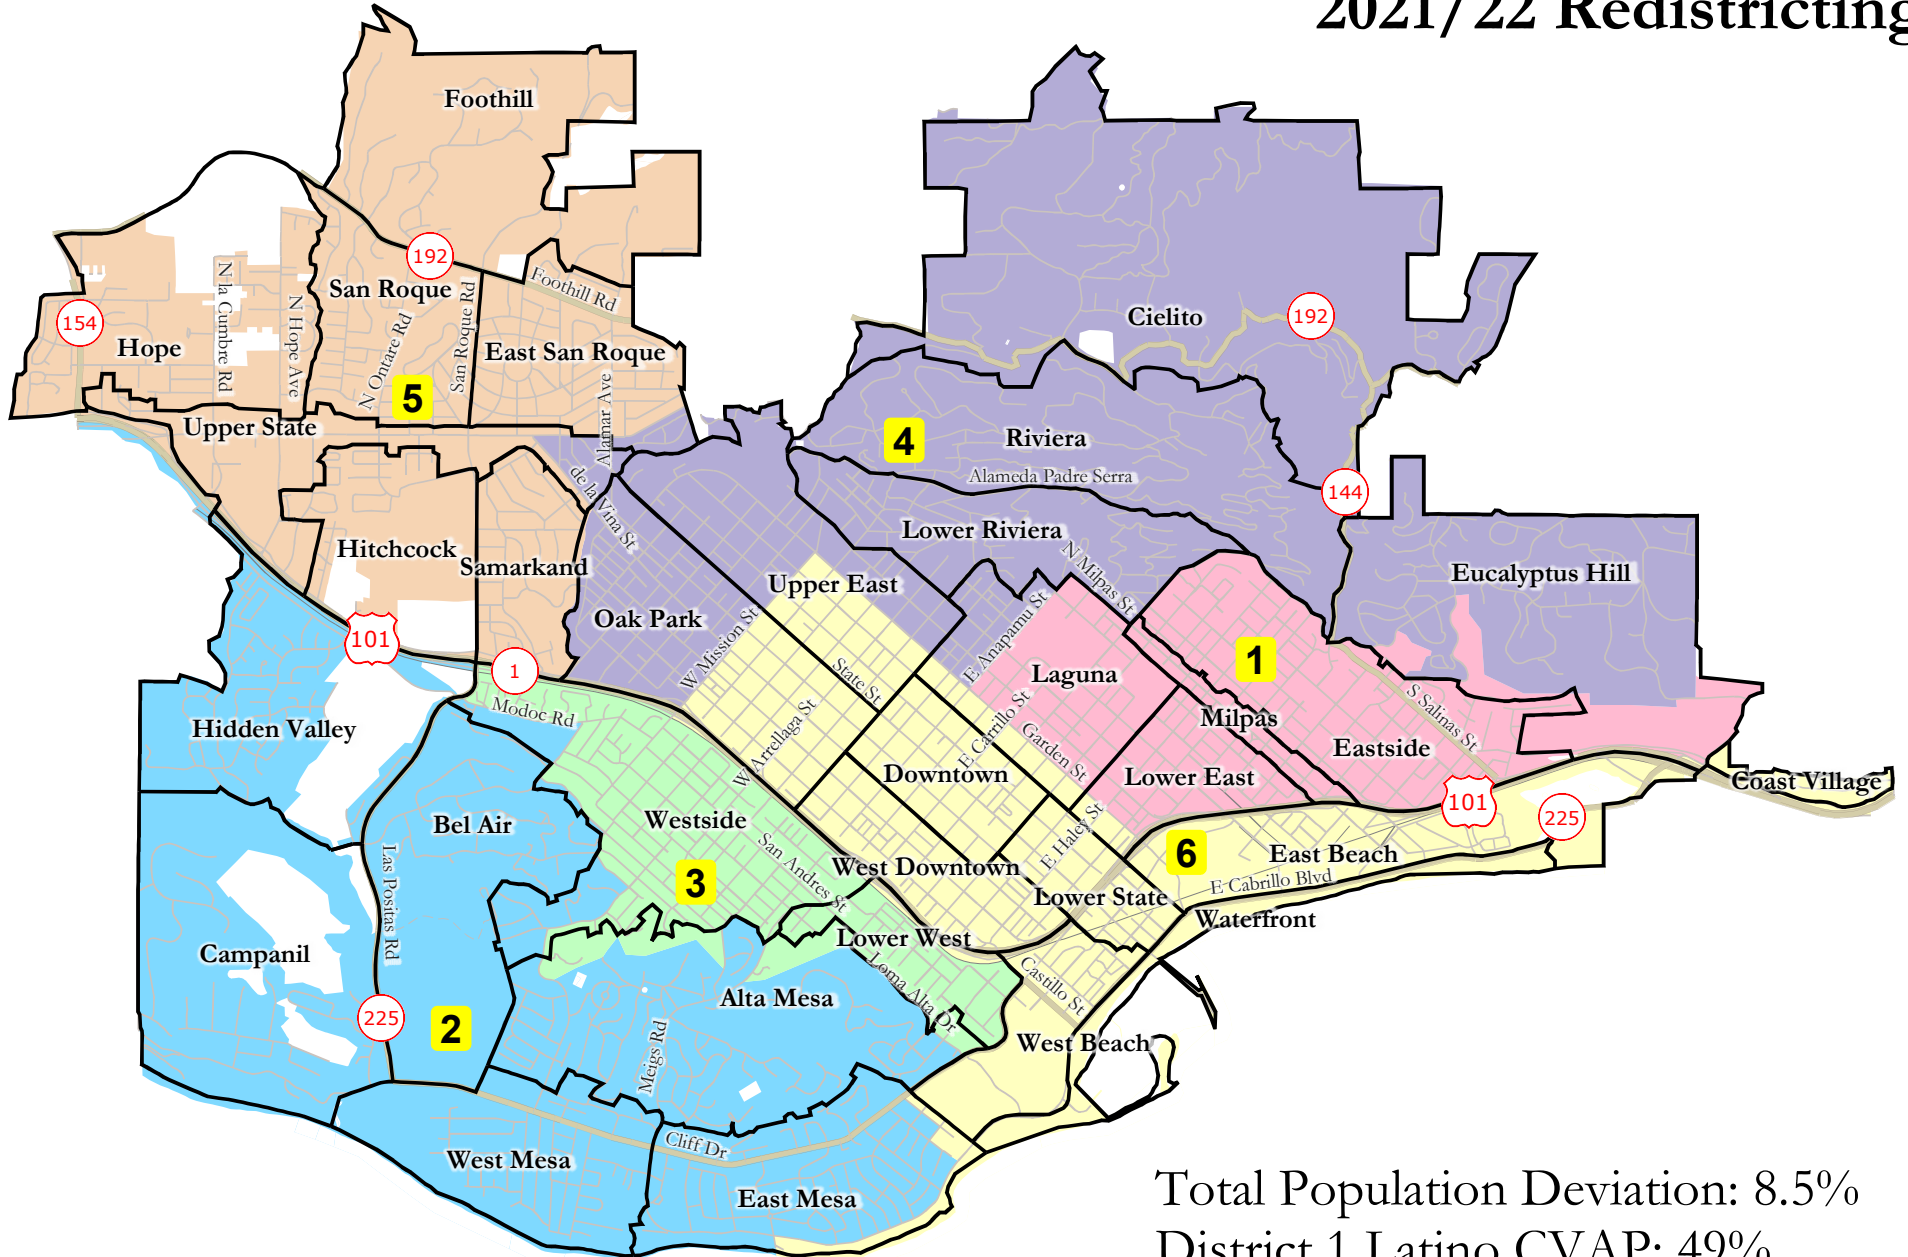

# NDC Plan 103

# City of Santa Barbara 2021/22 Redistricting

Total Population Deviation: 8.5%  
District 1 Latino CVAP: 49%  
District 3 Latino CVAP: 40%

Santa Barbara Airport in District 2