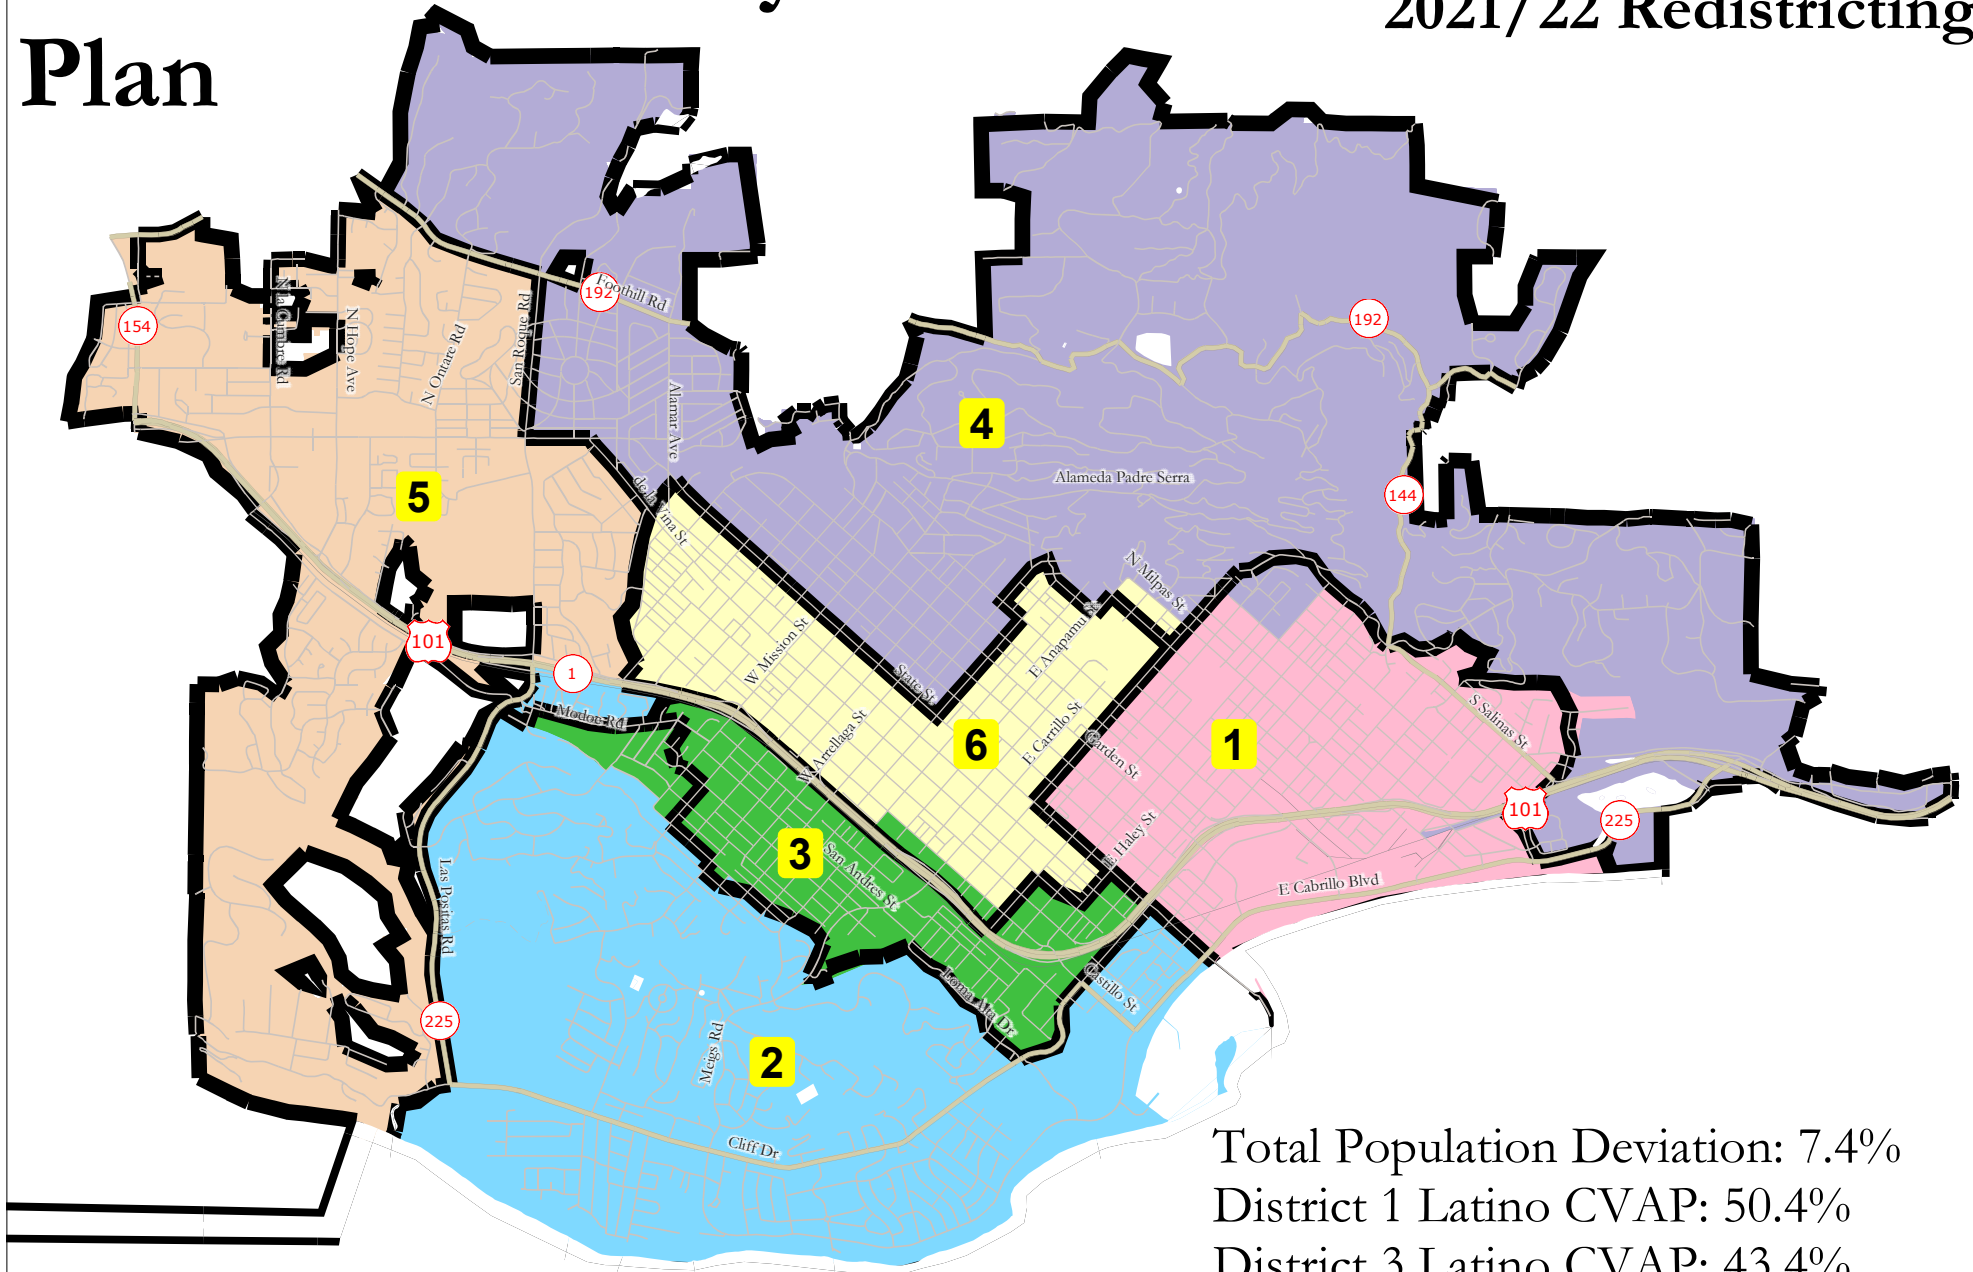

# DEC Community of Interest Plan

City of Santa Barbara  
2021/22 Redistricting

Total Population Deviation: 7.4%  
District 1 Latino CVAP: 50.4%  
District 3 Latino CVAP: 43.4%  
District 3 Minority CVAP: 50.0%

Santa Barbara Airport in District 5