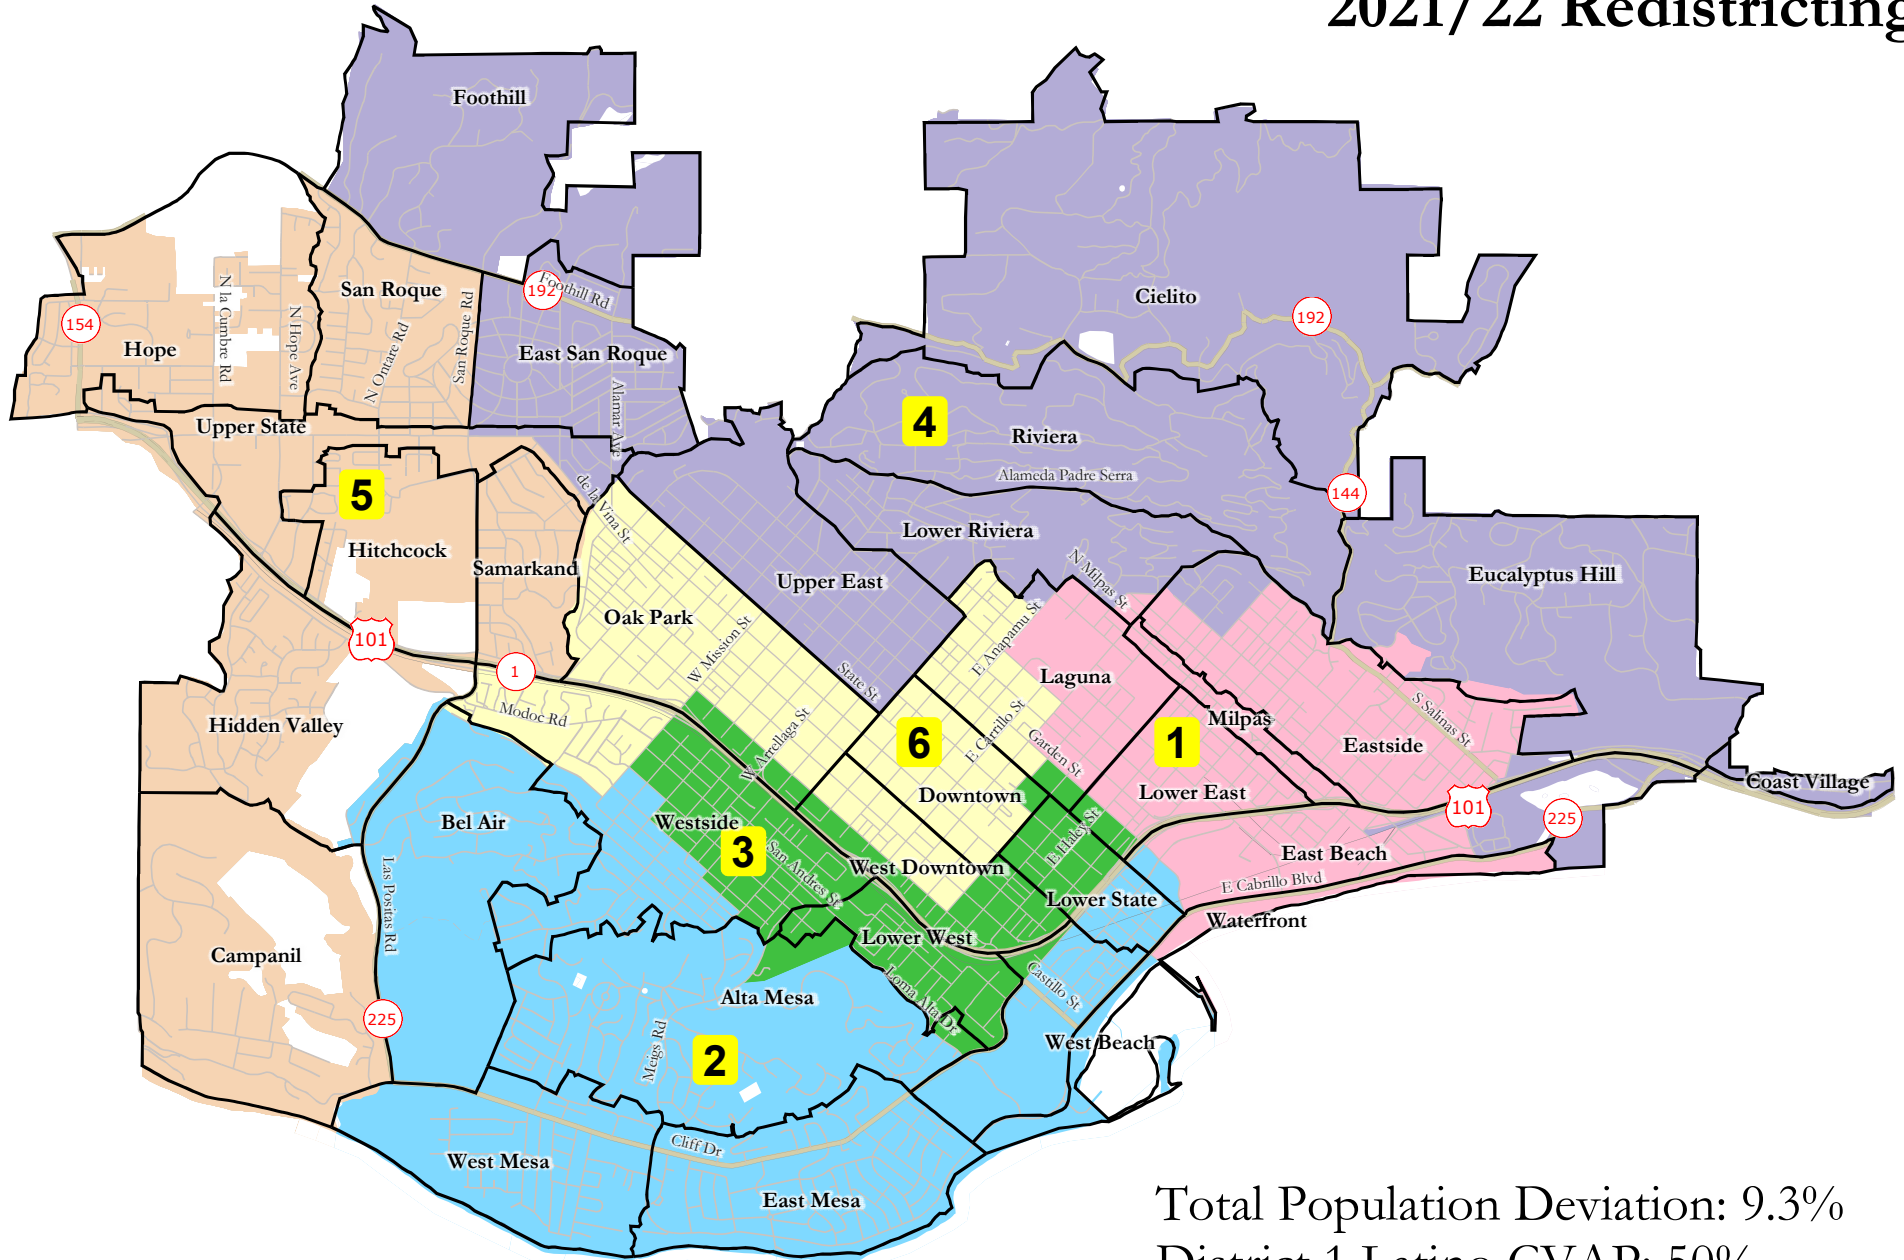

DEC Plan EUB

City of Santa Barbara 2021/22 Redistricting

Total Population Deviation: 9.3%
District 1 Latino CVAP: 50%
District 3 Latino CVAP: 46%

Santa Barbara Airport in District 5