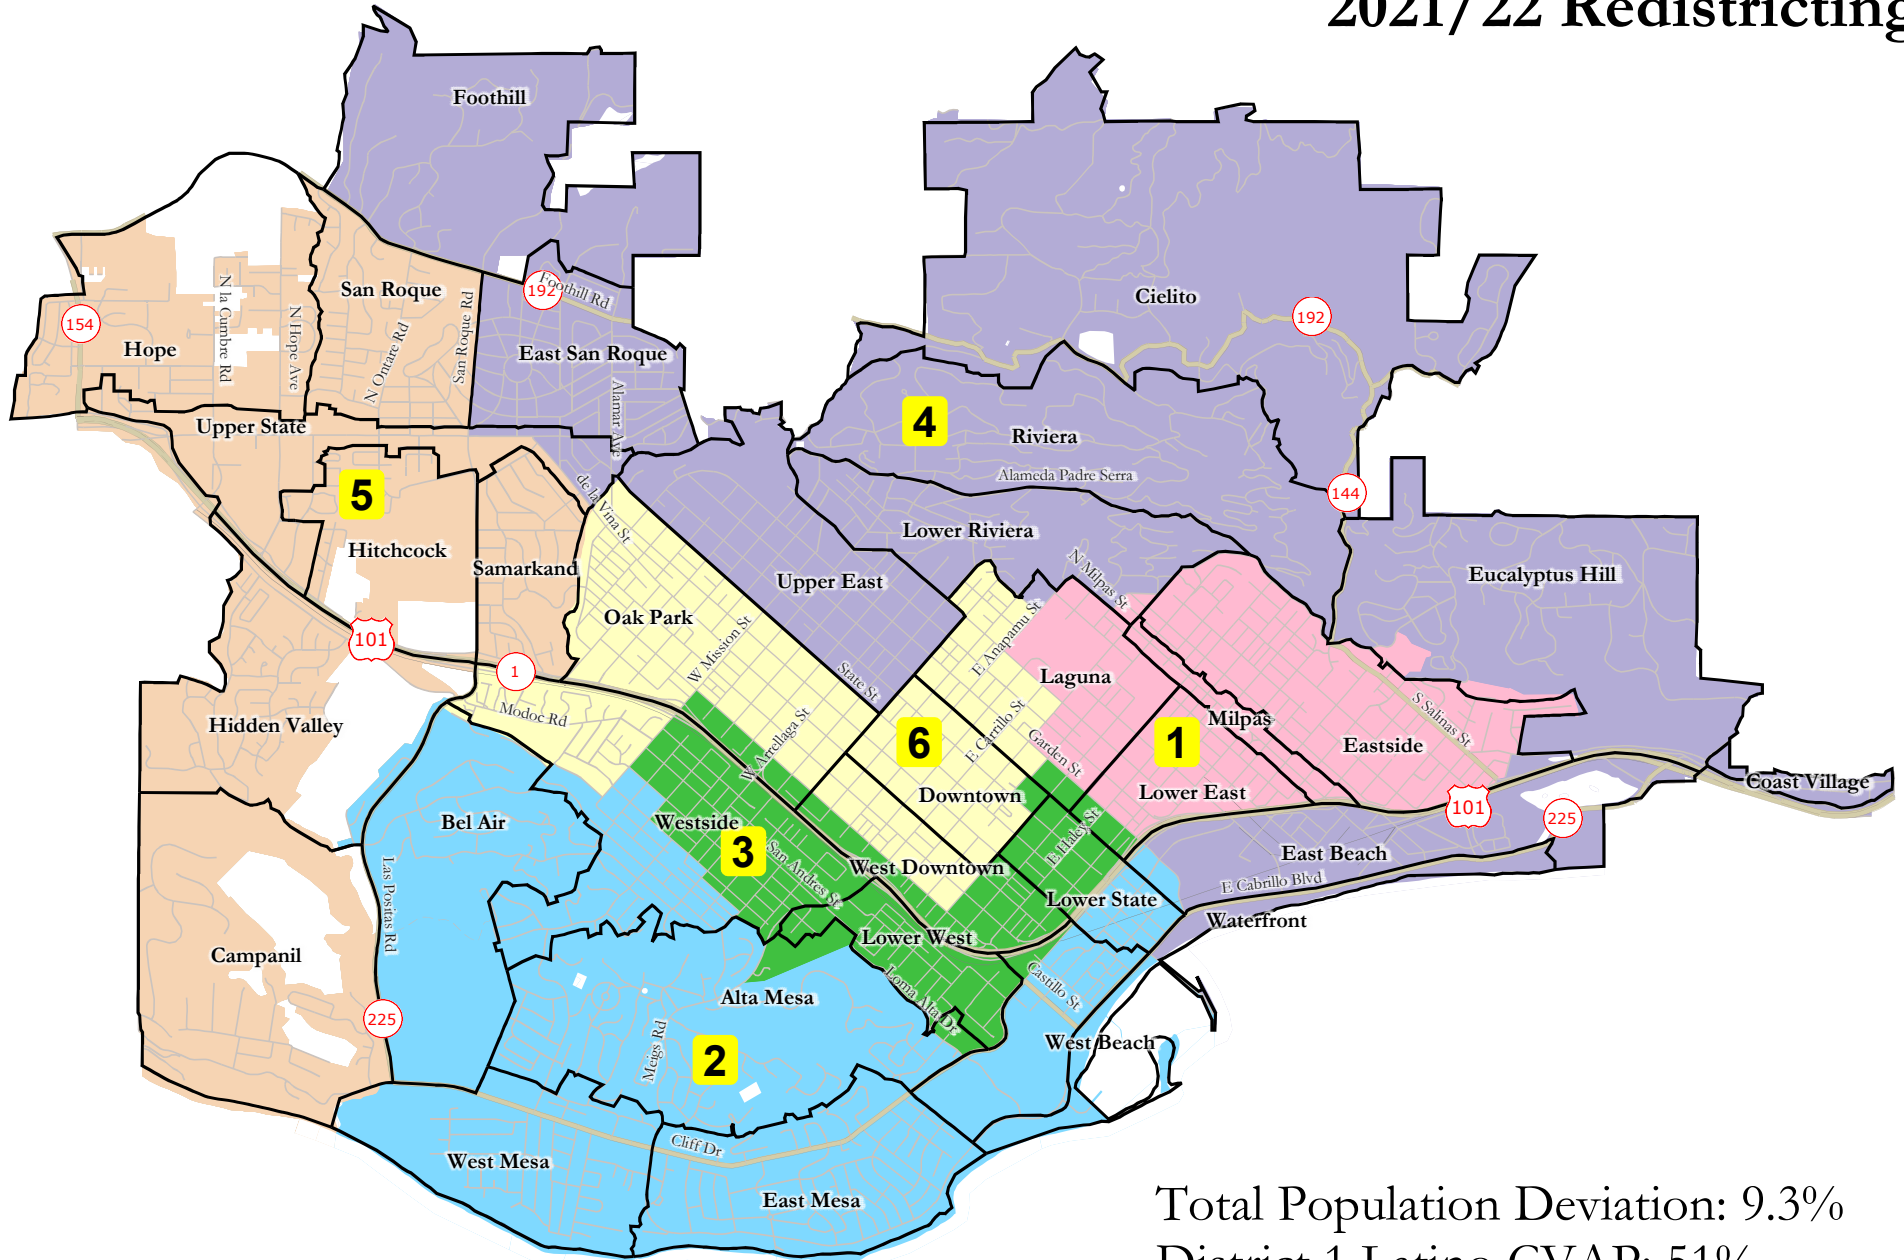

DEC Plan EU

City of Santa Barbara 2021/22 Redistricting

Total Population Deviation: 9.3%
District 1 Latino CVAP: 51%
District 3 Latino CVAP: 46%

Santa Barbara Airport in District 5