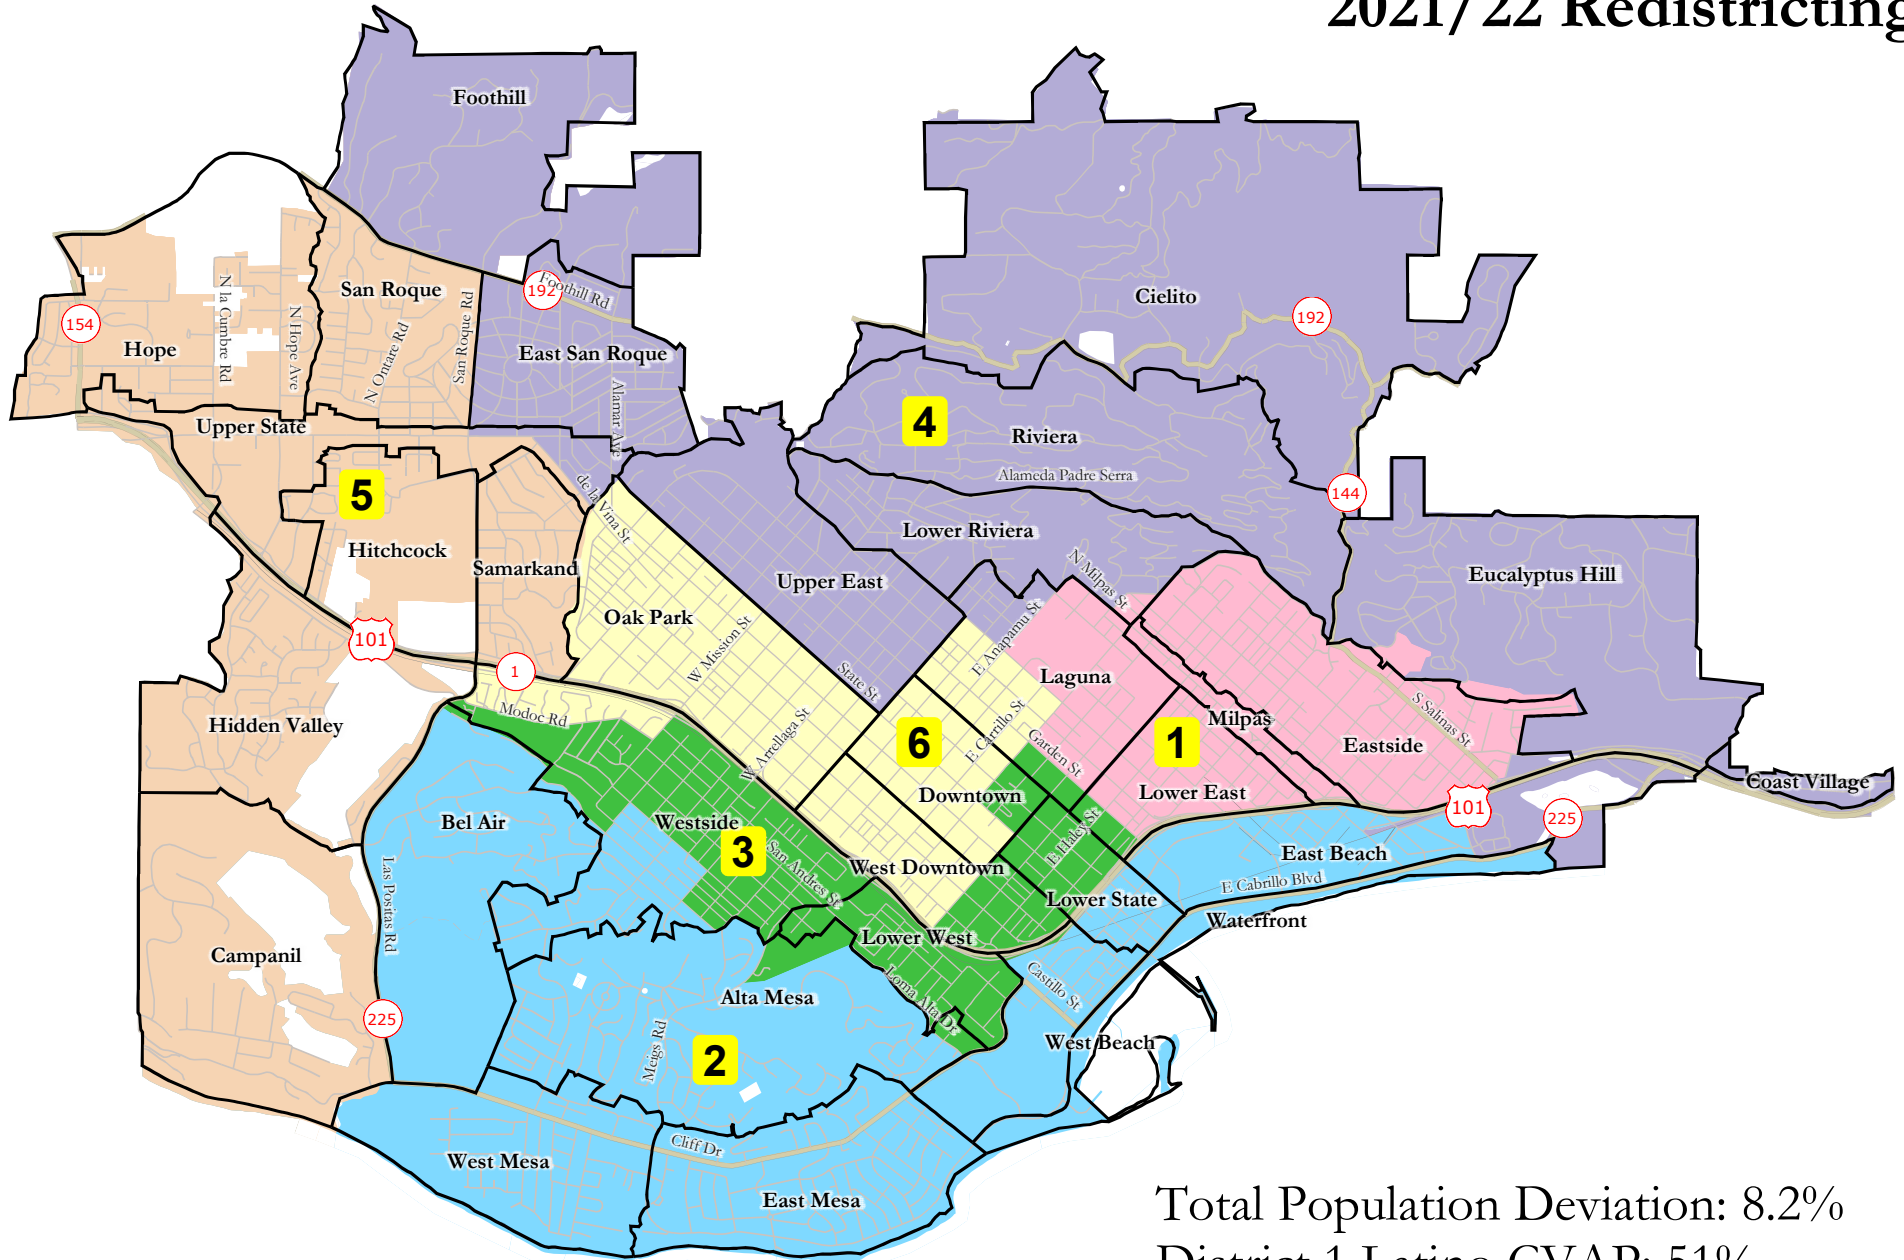

NDC Plan 104E

City of Santa Barbara 2021/22 Redistricting

Total Population Deviation: 8.2%
District 1 Latino CVAP: 51%
District 3 Latino CVAP: 45%

Santa Barbara Airport in District 5