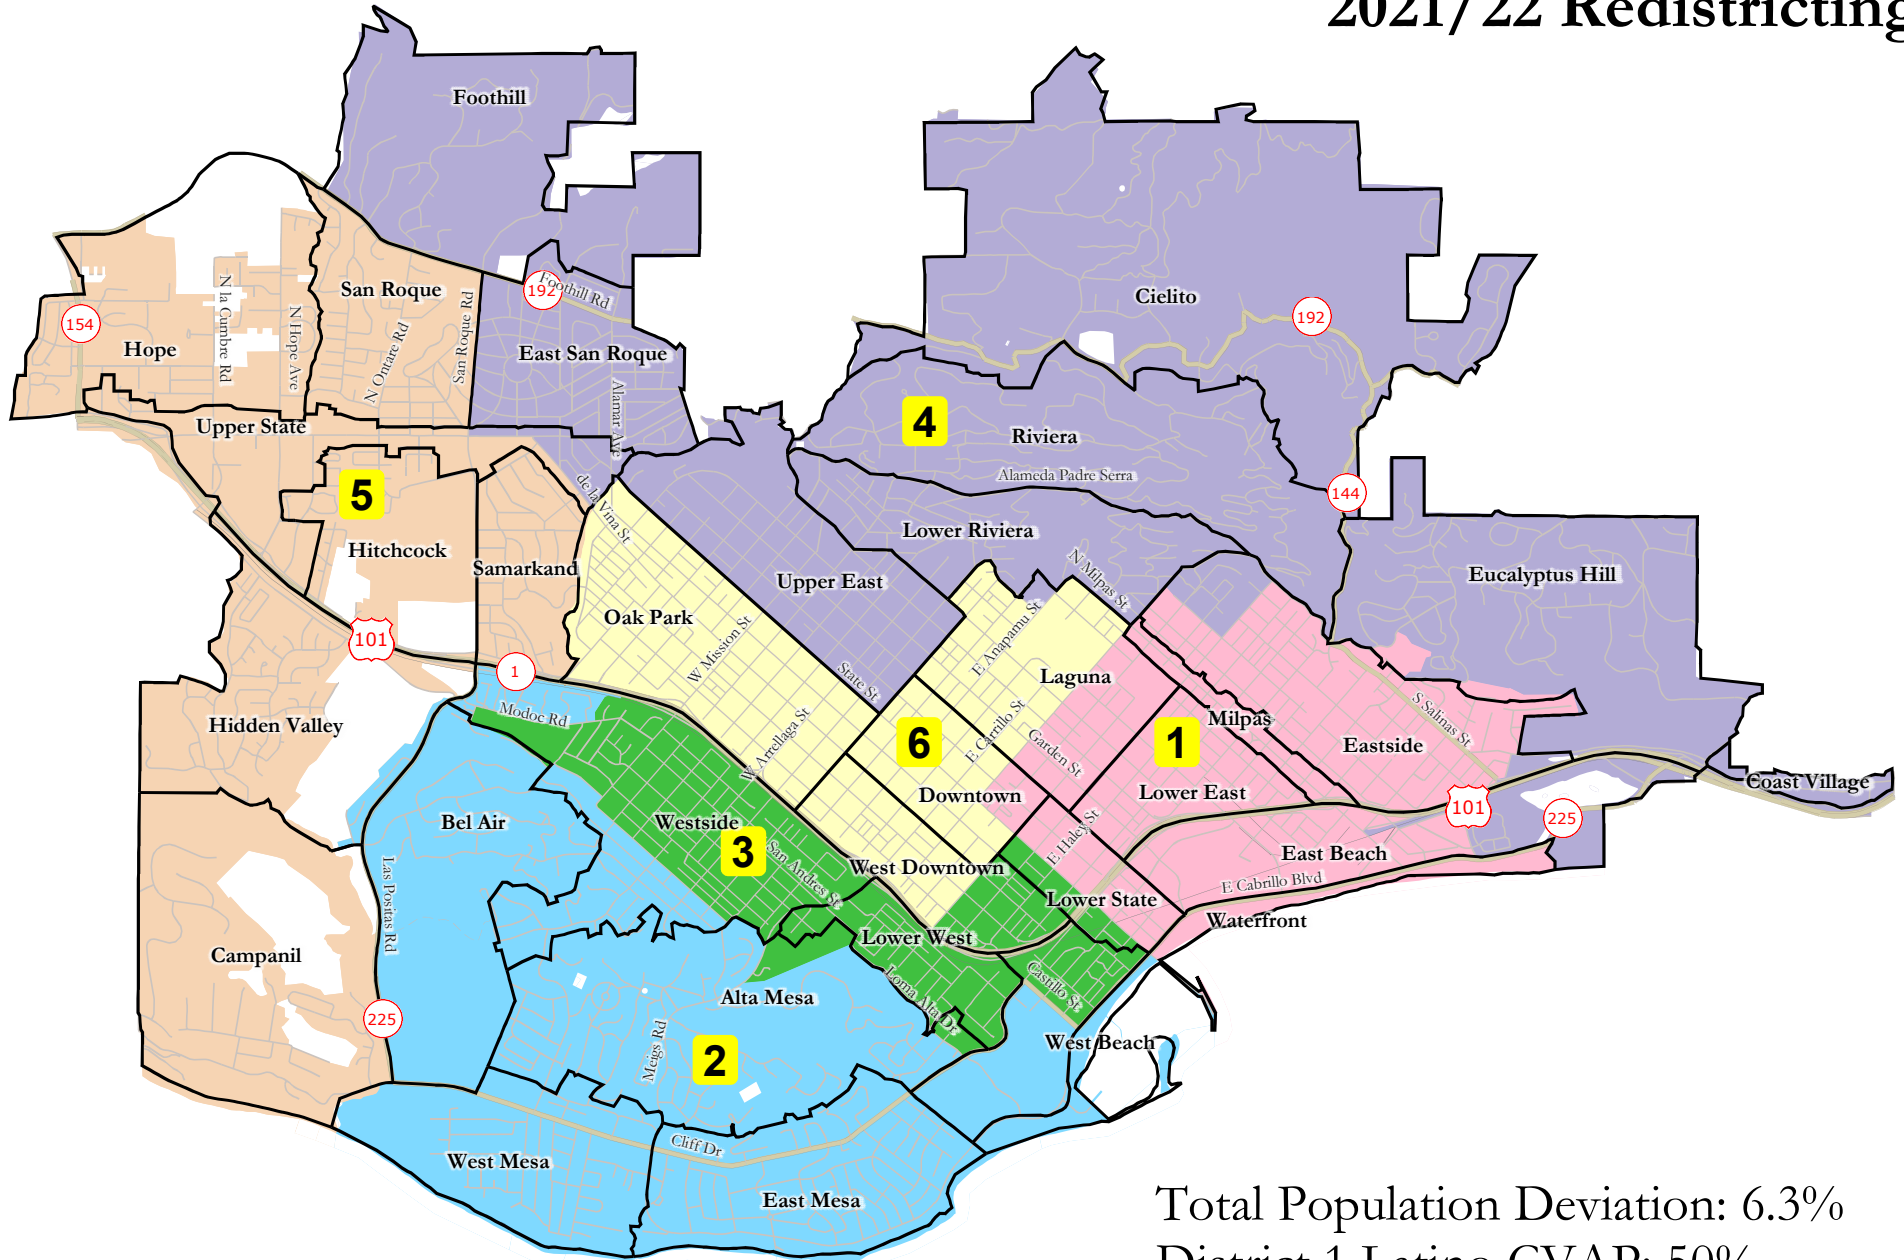

NDC Plan 101RE

City of Santa Barbara 2021/22 Redistricting

Total Population Deviation: 6.3%
District 1 Latino CVAP: 50%
District 3 Latino CVAP: 42%

Santa Barbara Airport in District 5