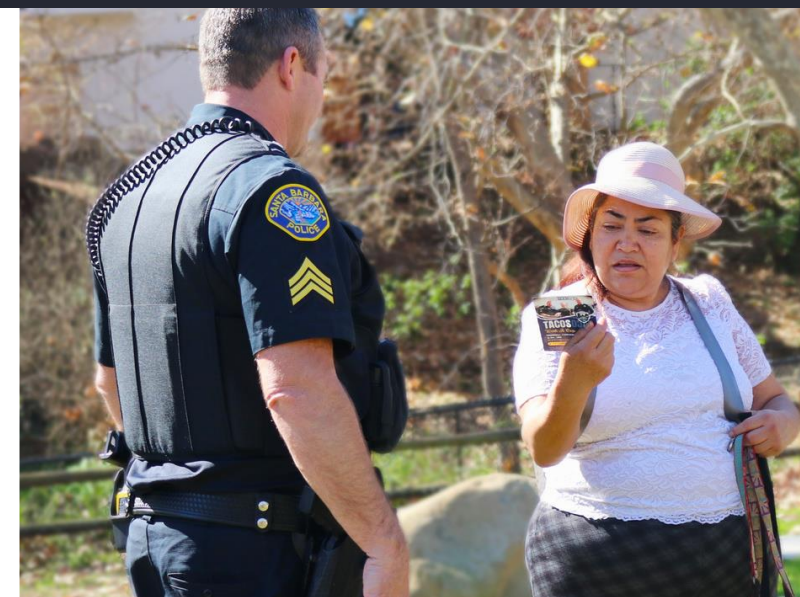

ABOUT ME

BACKGROUND

- Grew up in Eagle Rock, Los Angeles
- Earned a bachelor's degree in Sociology at UCSB

POSITION(S)

- Behavior Interventionist (2023)
- SBPD Social Media Intern (2024)
- Community Engagement Coordinator (2025)

NEW INITIATIVES

- Pancakes & Car Seats
- Block Walk
- Cones With a Cop
- BBQ With a Cop
- Tacos With a Cop
- Scam Safety Talk
- Soup Delivery Day
- Donut Drop Off
- Blue Envelope Program

2024 - 2025 COMPARISON