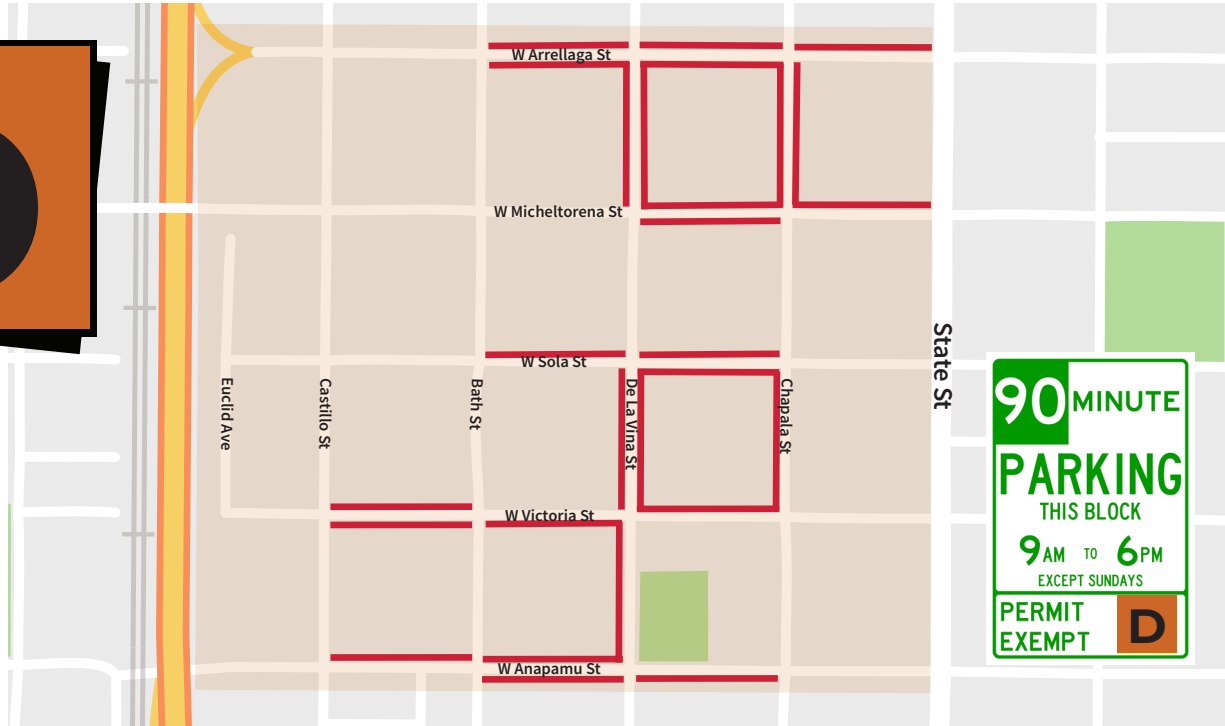

City of Santa Barbara

AREA
D

SantaBarbaraCA.com/RPP

Residential Permit Parking Map