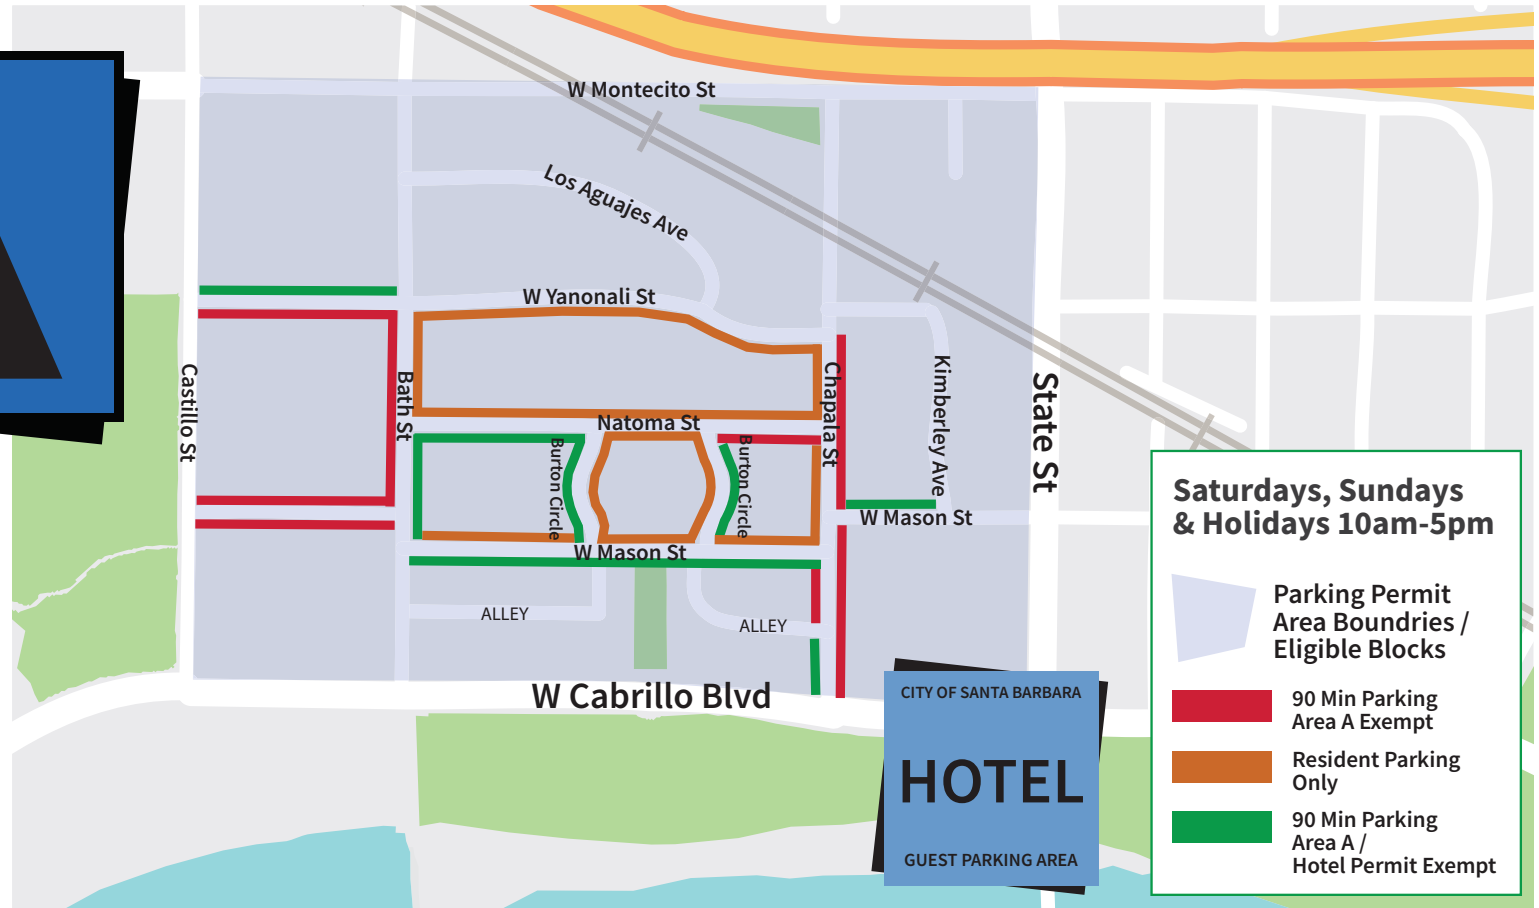

City of Santa Barbara

AREA
A

SantaBarbaraCA.com/RPP

Residential Permit Parking Map