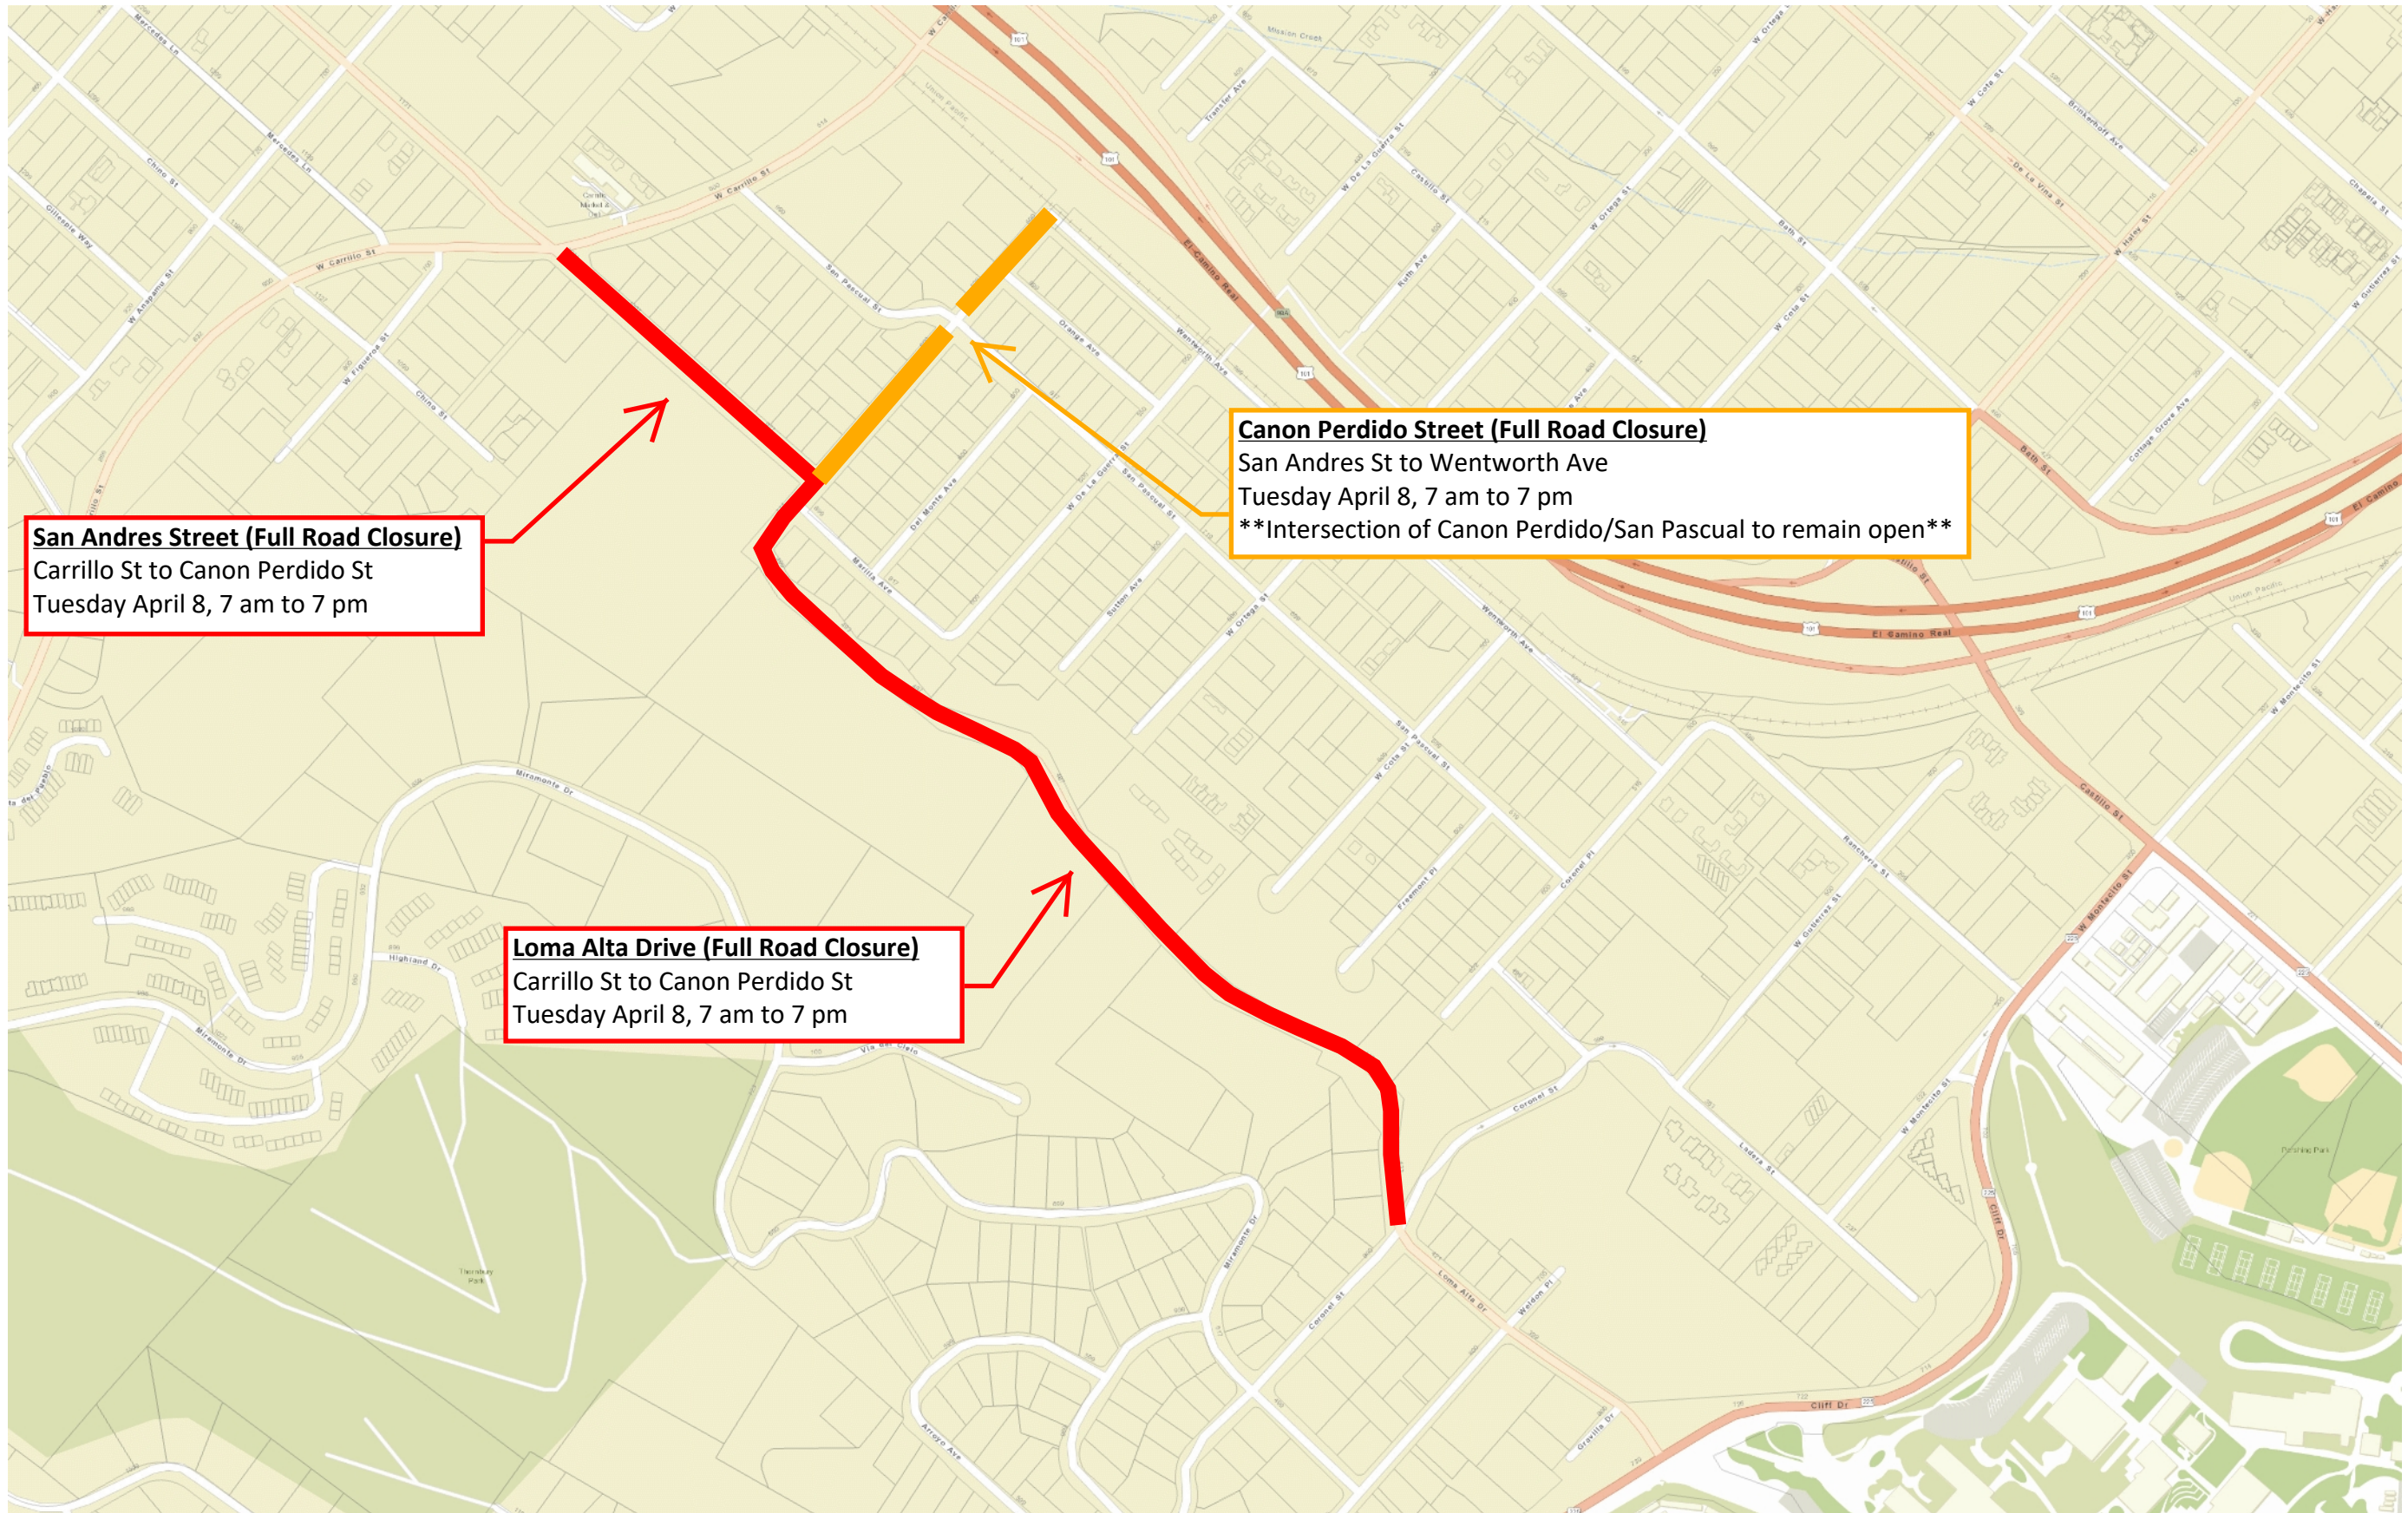

Granite Construction Paving (Road Closures)

- Legend**
- City Limits
 - Assessor's Parcels - City
 - World_Street_Map

San Andres Street (Full Road Closure)
 Carrillo St to Canon Perdido St
 Tuesday April 8, 7 am to 7 pm

Canon Perdido Street (Full Road Closure)
 San Andres St to Wentworth Ave
 Tuesday April 8, 7 am to 7 pm
 Intersection of Canon Perdido/San Pascual to remain open

Loma Alta Drive (Full Road Closure)
 Carrillo St to Canon Perdido St
 Tuesday April 8, 7 am to 7 pm

1: 6,000

MAP DISCLAIMER

This service has been provided to allow a visual display of City information. Every effort has been made to ensure the accuracy of the map and data. The City of Santa Barbara assumes no responsibility arising from the use of this information. THE MAPS AND ASSOCIATED DATA ARE PROVIDED WITHOUT A WARRANTY OF ANY KIND. This map was created using the City of Santa Barbara Mapping Analysis and Printing System application.

Notes

Enter Map Description