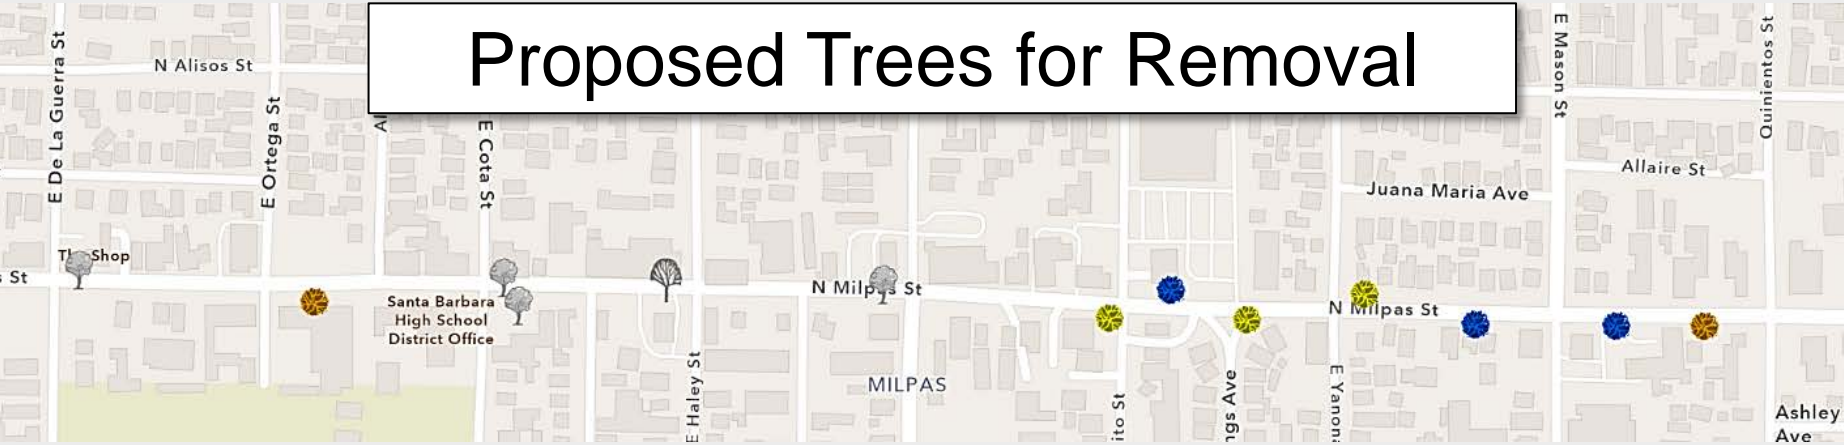

# Trees to remain on Milpas Street

Legend	
Species	
Loquat (1)	
Brisbane Box (7)	Melaleuca (4)
Fern Pine (2)	New Zealand (26)
Ficus (42)	

## Species, Reason for Removal

-  Brisbane Box, Within intersection improvements
-  Ficus, Sidewalk width obstruction
-  Ficus, Sightline obstruction
-  Ficus, Vertical obstruction
-  New Zealand, Within intersection improvements

### Proposed Trees for Removal

Address	Adjacent use	Reason for removal	Species
11 N Milpas	Residence	Sidewalk width obstruction	Ficus
29 N Milpas	McDonalds	Vertical obstruction	Ficus
111 N Milpas	Residence	Vertical obstruction	Ficus
134 N Milpas	Residence	Sightline obstruction	Ficus
217 N Milpas	Tacos Pipeye	Sightline obstruction	Ficus
236 N Milpas	C Tires	Vertical obstruction	Ficus
305 N Milpas	AutoZone	Sightline obstruction	Ficus
402 N Milpas	Former 7-Eleven	Replace tree within intersection improvements	New Zealand
502 N Milpas	Cyber Copy	Replace tree within intersection improvements	Brisbane Box
523 N Milpas	Big Brand Tire	Replace tree within intersection improvements	New Zealand
534 N Milpas	Quality Windows & Glass	Replace tree within intersection improvements	New Zealand
631 N Milpas	Monarch Office Services	Sidewalk width obstruction	Ficus
732 N Milpas	The Shop Brunch	Replace tree within intersection improvements	New Zealand

## Species, Tree Status

	Brisbane Box, Tree to Remain		Loquat, Tree to Remain
	Brisbane Box, Tree to be Removed		Melaleuca, Tree to Remain
	Fern Pine, Tree to Remain		New Zealand, Tree to Remain
	Ficus, Tree to Remain		New Zealand, Tree to be Removed
	Ficus, Tree to be Removed		New Planting Opportunity