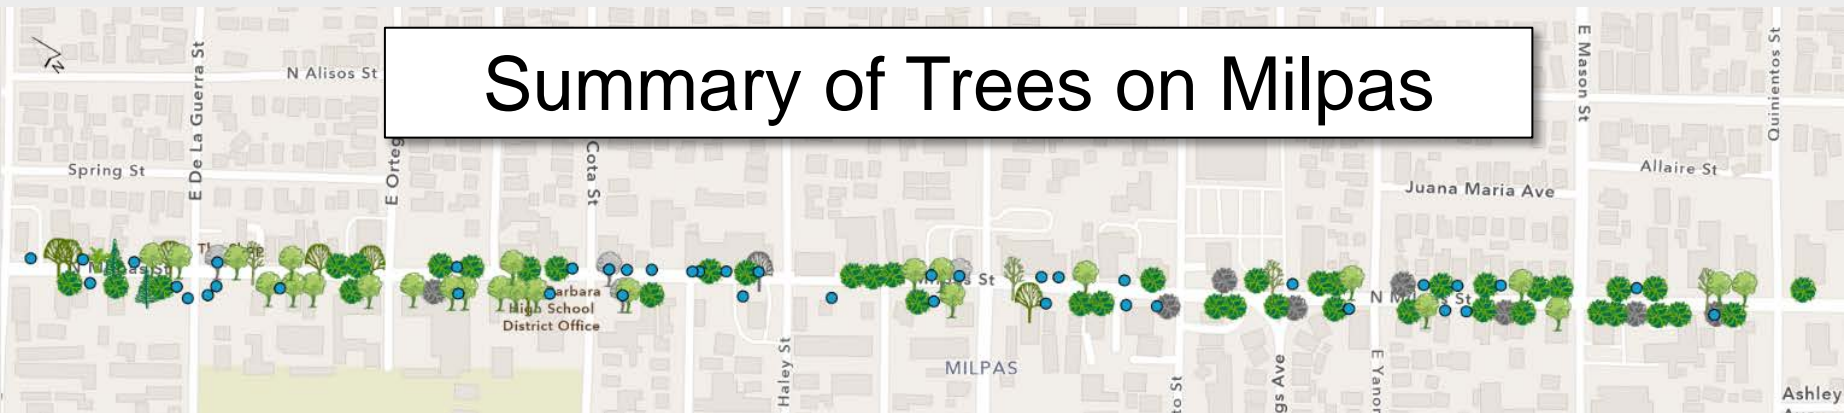

Summary of Trees on Milpas

- 95 existing trees.
- 82 trees will remain, with only 13 trees removed.
- 37 opportunities to plant new trees on Milpas.

Species, Tree Status

	Brisbane Box, Tree to Remain		Loquat, Tree to Remain
	Brisbane Box, Tree to be Removed		Melaleuca, Tree to Remain
	Fern Pine, Tree to Remain		New Zealand, Tree to Remain
	Ficus, Tree to Remain		New Zealand, Tree to be Removed
	Ficus, Tree to be Removed		New Planting Opportunity