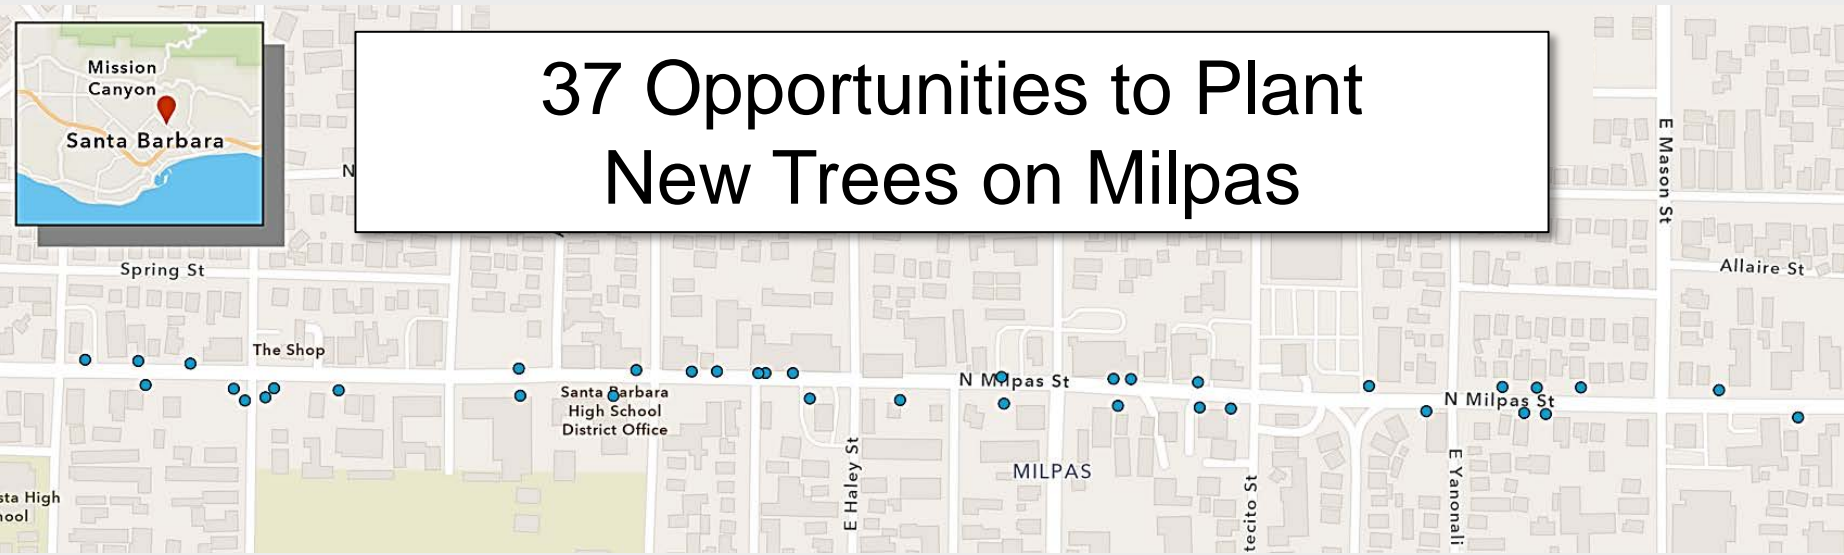

37 Opportunities to Plant New Trees on Milpas

sta High
ool