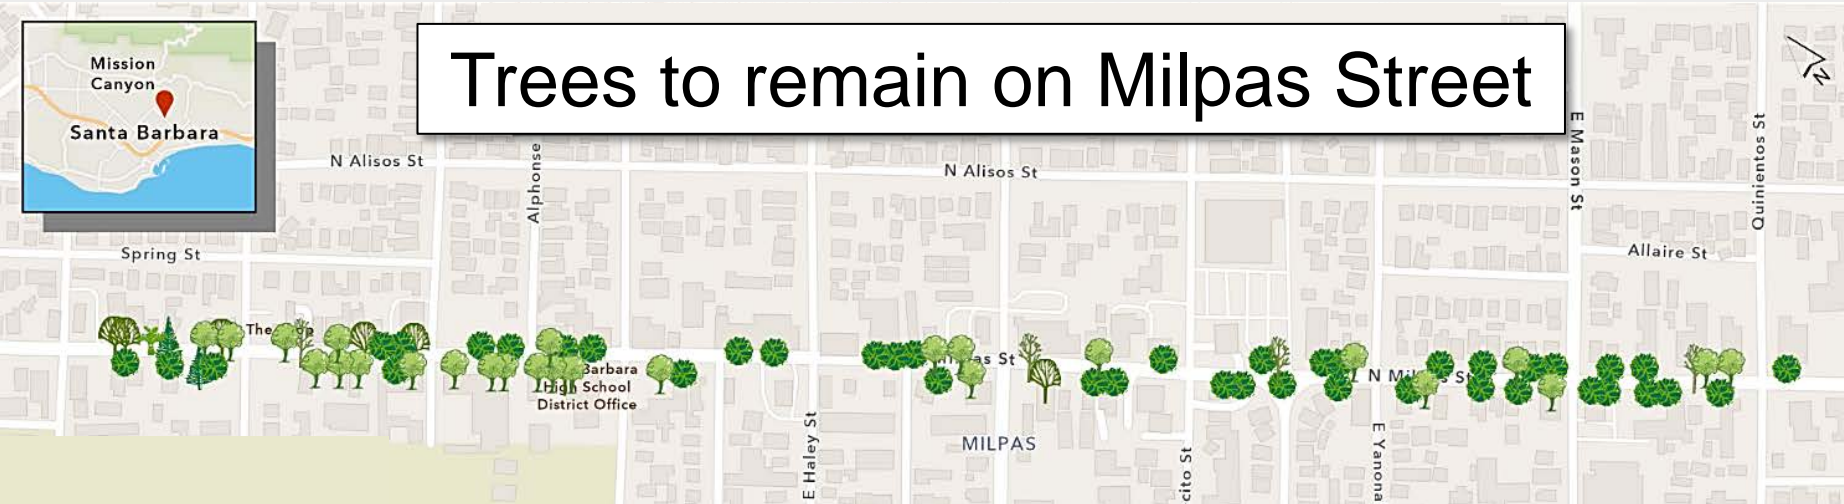

# Trees to remain on Milpas Street

Legend	
Species	
Loquat (1)	
Brisbane Box (7)	Melaleuca (4)
Fern Pine (2)	New Zealand (26)
Ficus (42)	

# Proposed Trees for Removal

## Species, Reason for Removal

-  Brisbane Box, Within intersection improvements
-  Ficus, Sidewalk width obstruction
-  Ficus, Sightline obstruction
-  Ficus, Vertical obstruction
-  New Zealand, Within intersection improvements

## Species, Tree Status

	Brisbane Box, Tree to Remain		Loquat, Tree to Remain
	Brisbane Box, Tree to be Removed		Melaleuca, Tree to Remain
	Fern Pine, Tree to Remain		New Zealand, Tree to Remain
	Ficus, Tree to Remain		New Zealand, Tree to be Removed
	Ficus, Tree to be Removed		New Planting Opportunity