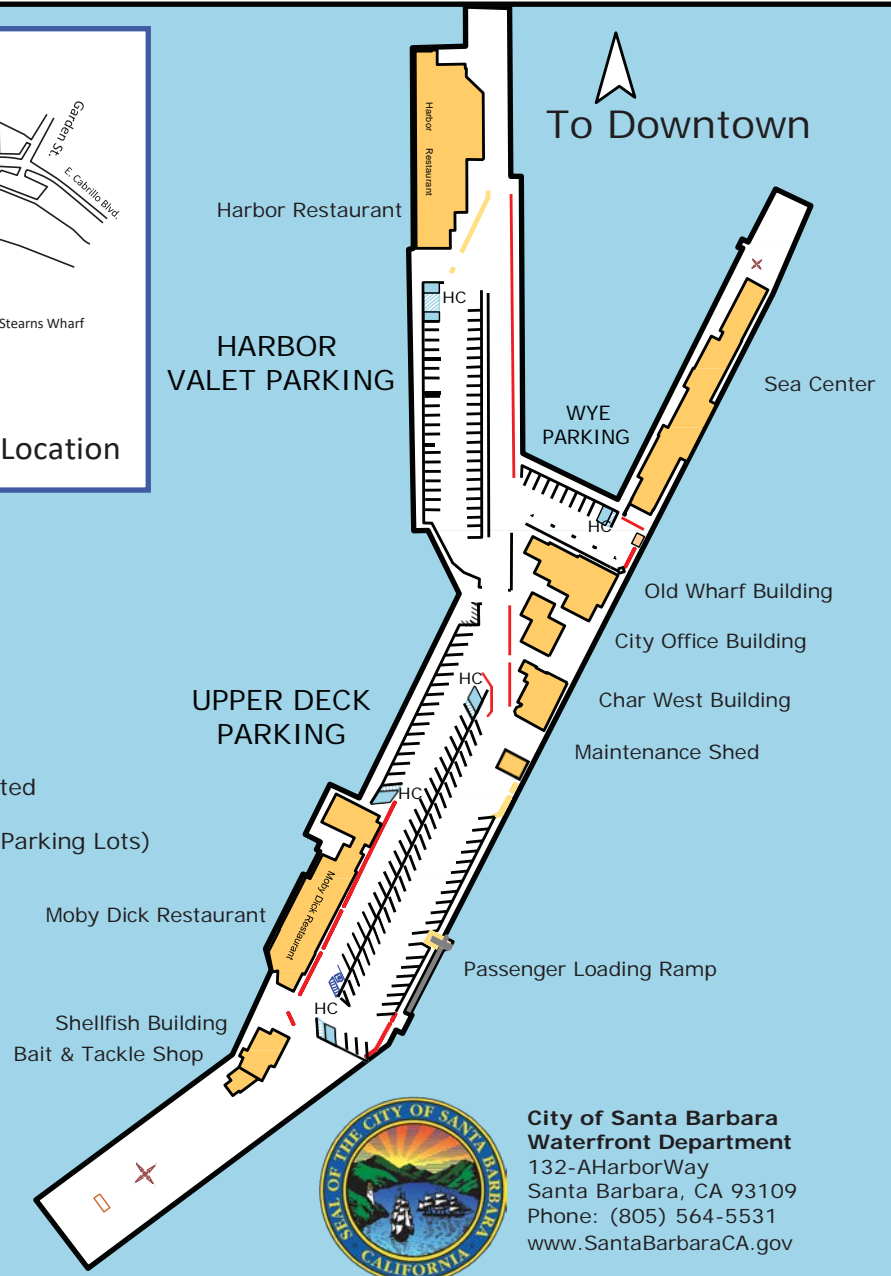

City of Santa Barbara Waterfront STEARNS WHARF PARKING LOT

FIRST 90 MINUTES FREE

Stearns Wharf Parking

Total Parking Spaces: 141
Handicap 7 (Blue) Oversize Vehicle 0

NOTICE: No vehicle over 20 feet in length permitted
on Stearns Wharf: S.B.M.C. 17.36.090
(Alternate Parking at Palm Park or Garden Street Parking Lots)

ADA (DISABLED) PARKING
FIRST 2-½ HOURS FREE

Pacific Ocean

**City of Santa Barbara
Waterfront Department**
132-AHarborWay
Santa Barbara, CA 93109
Phone: (805) 564-5531
www.SantaBarbaraCA.gov