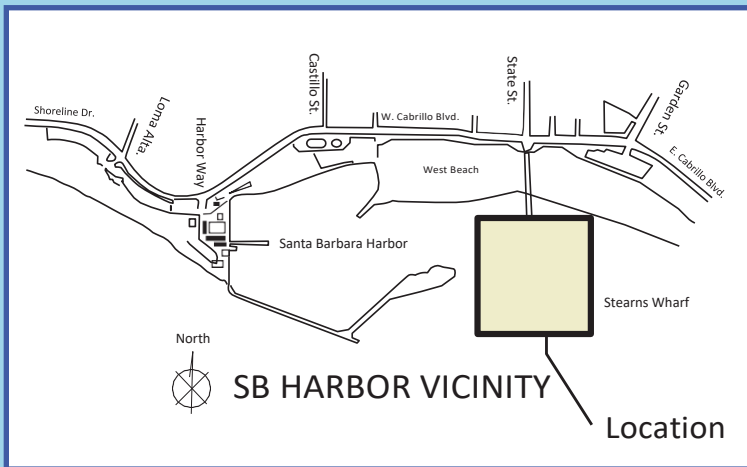

City of Santa Barbara Waterfront STEARNS WHARF PARKING LOT

FIRST 90 MINUTES FREE

Stearns Wharf Parking

Total Parking Spaces: 141
Handicap 7 (Blue) Oversize Vehicle 0

NOTICE: No vehicle over 20 feet in length permitted
on Stearns Wharf: S.B.M.C. 17.36.090
(Alternate Parking at Palm Park or Garden Street Parking Lots)

ADA (DISABLED) PARKING
FIRST 2-½ HOURS FREE

Pacific Ocean

**City of Santa Barbara
Waterfront Department**
132-AHarborWay
Santa Barbara, CA 93109
Phone: (805) 564-5531
www.SantaBarbaraCA.gov