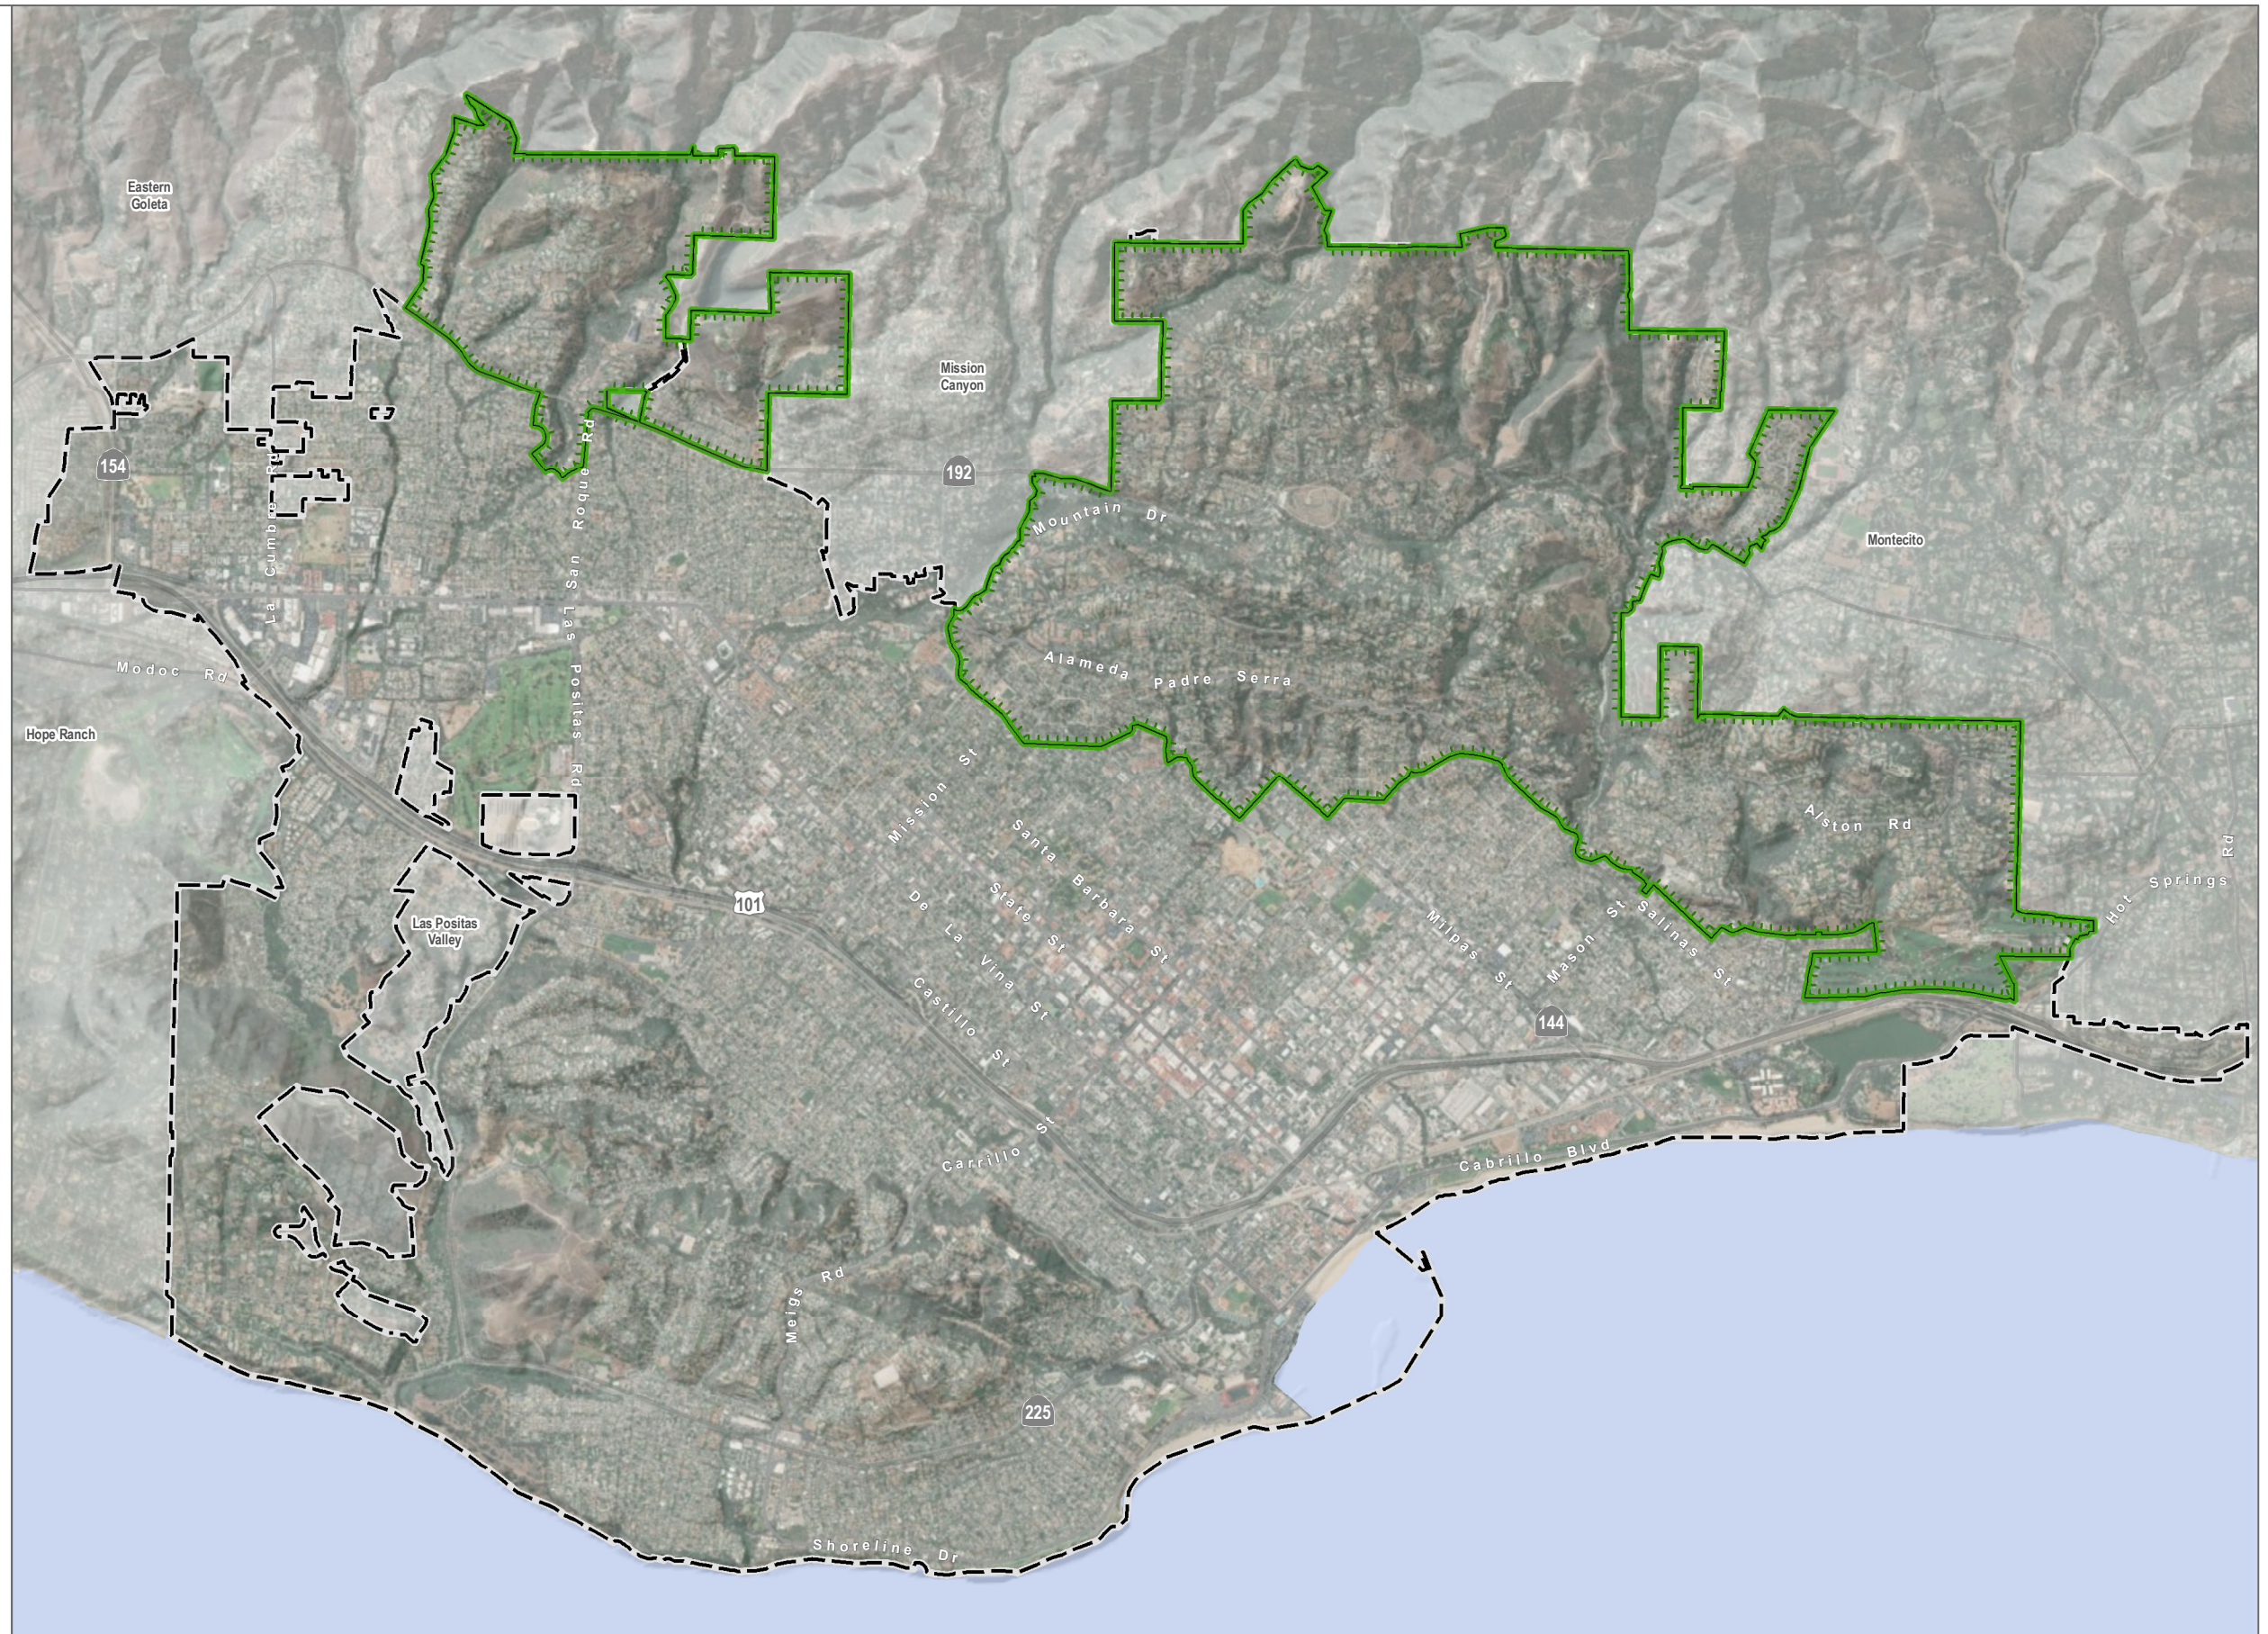

-  City of Santa Barbara / CWPP Area
-  Wildland Fire Suppression Assessment District (WFSAD) Boundary

0 1,000 2,000 Feet

SOURCE: City of Santa Barbara