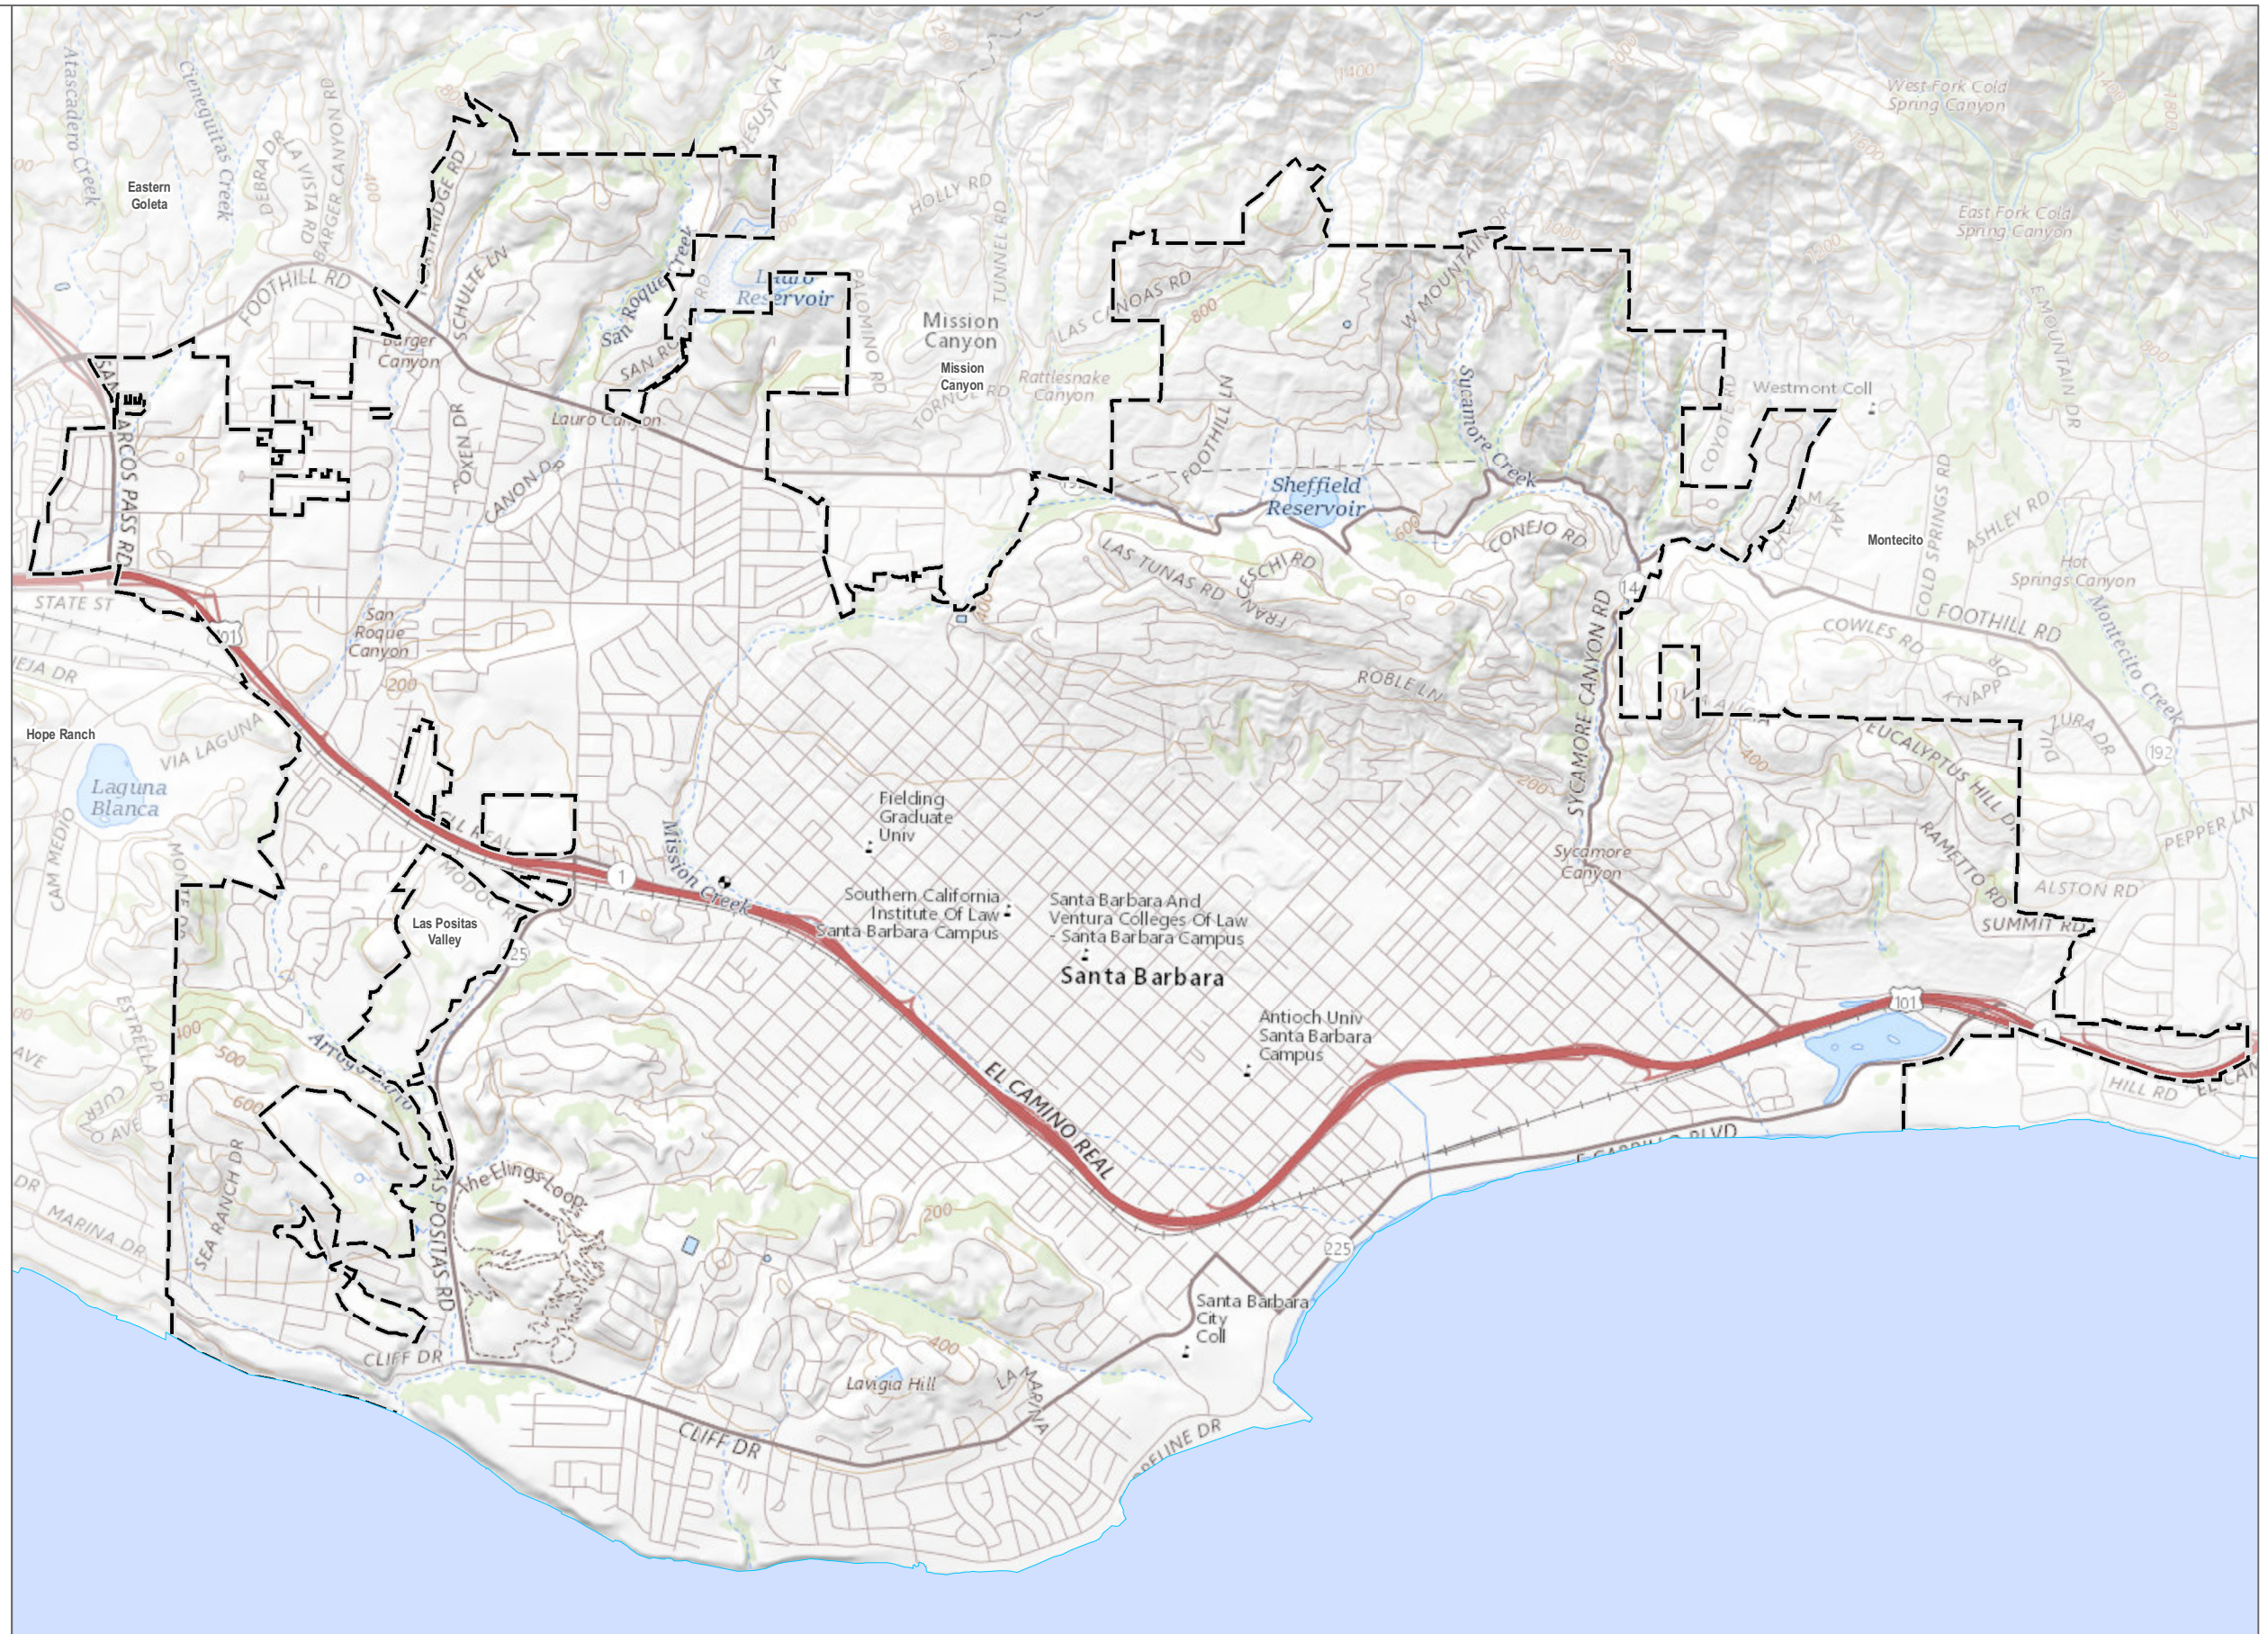

City of Santa Barbara / CWPP Area

0 1,000 2,000 Feet

SOURCE: USGS National Map