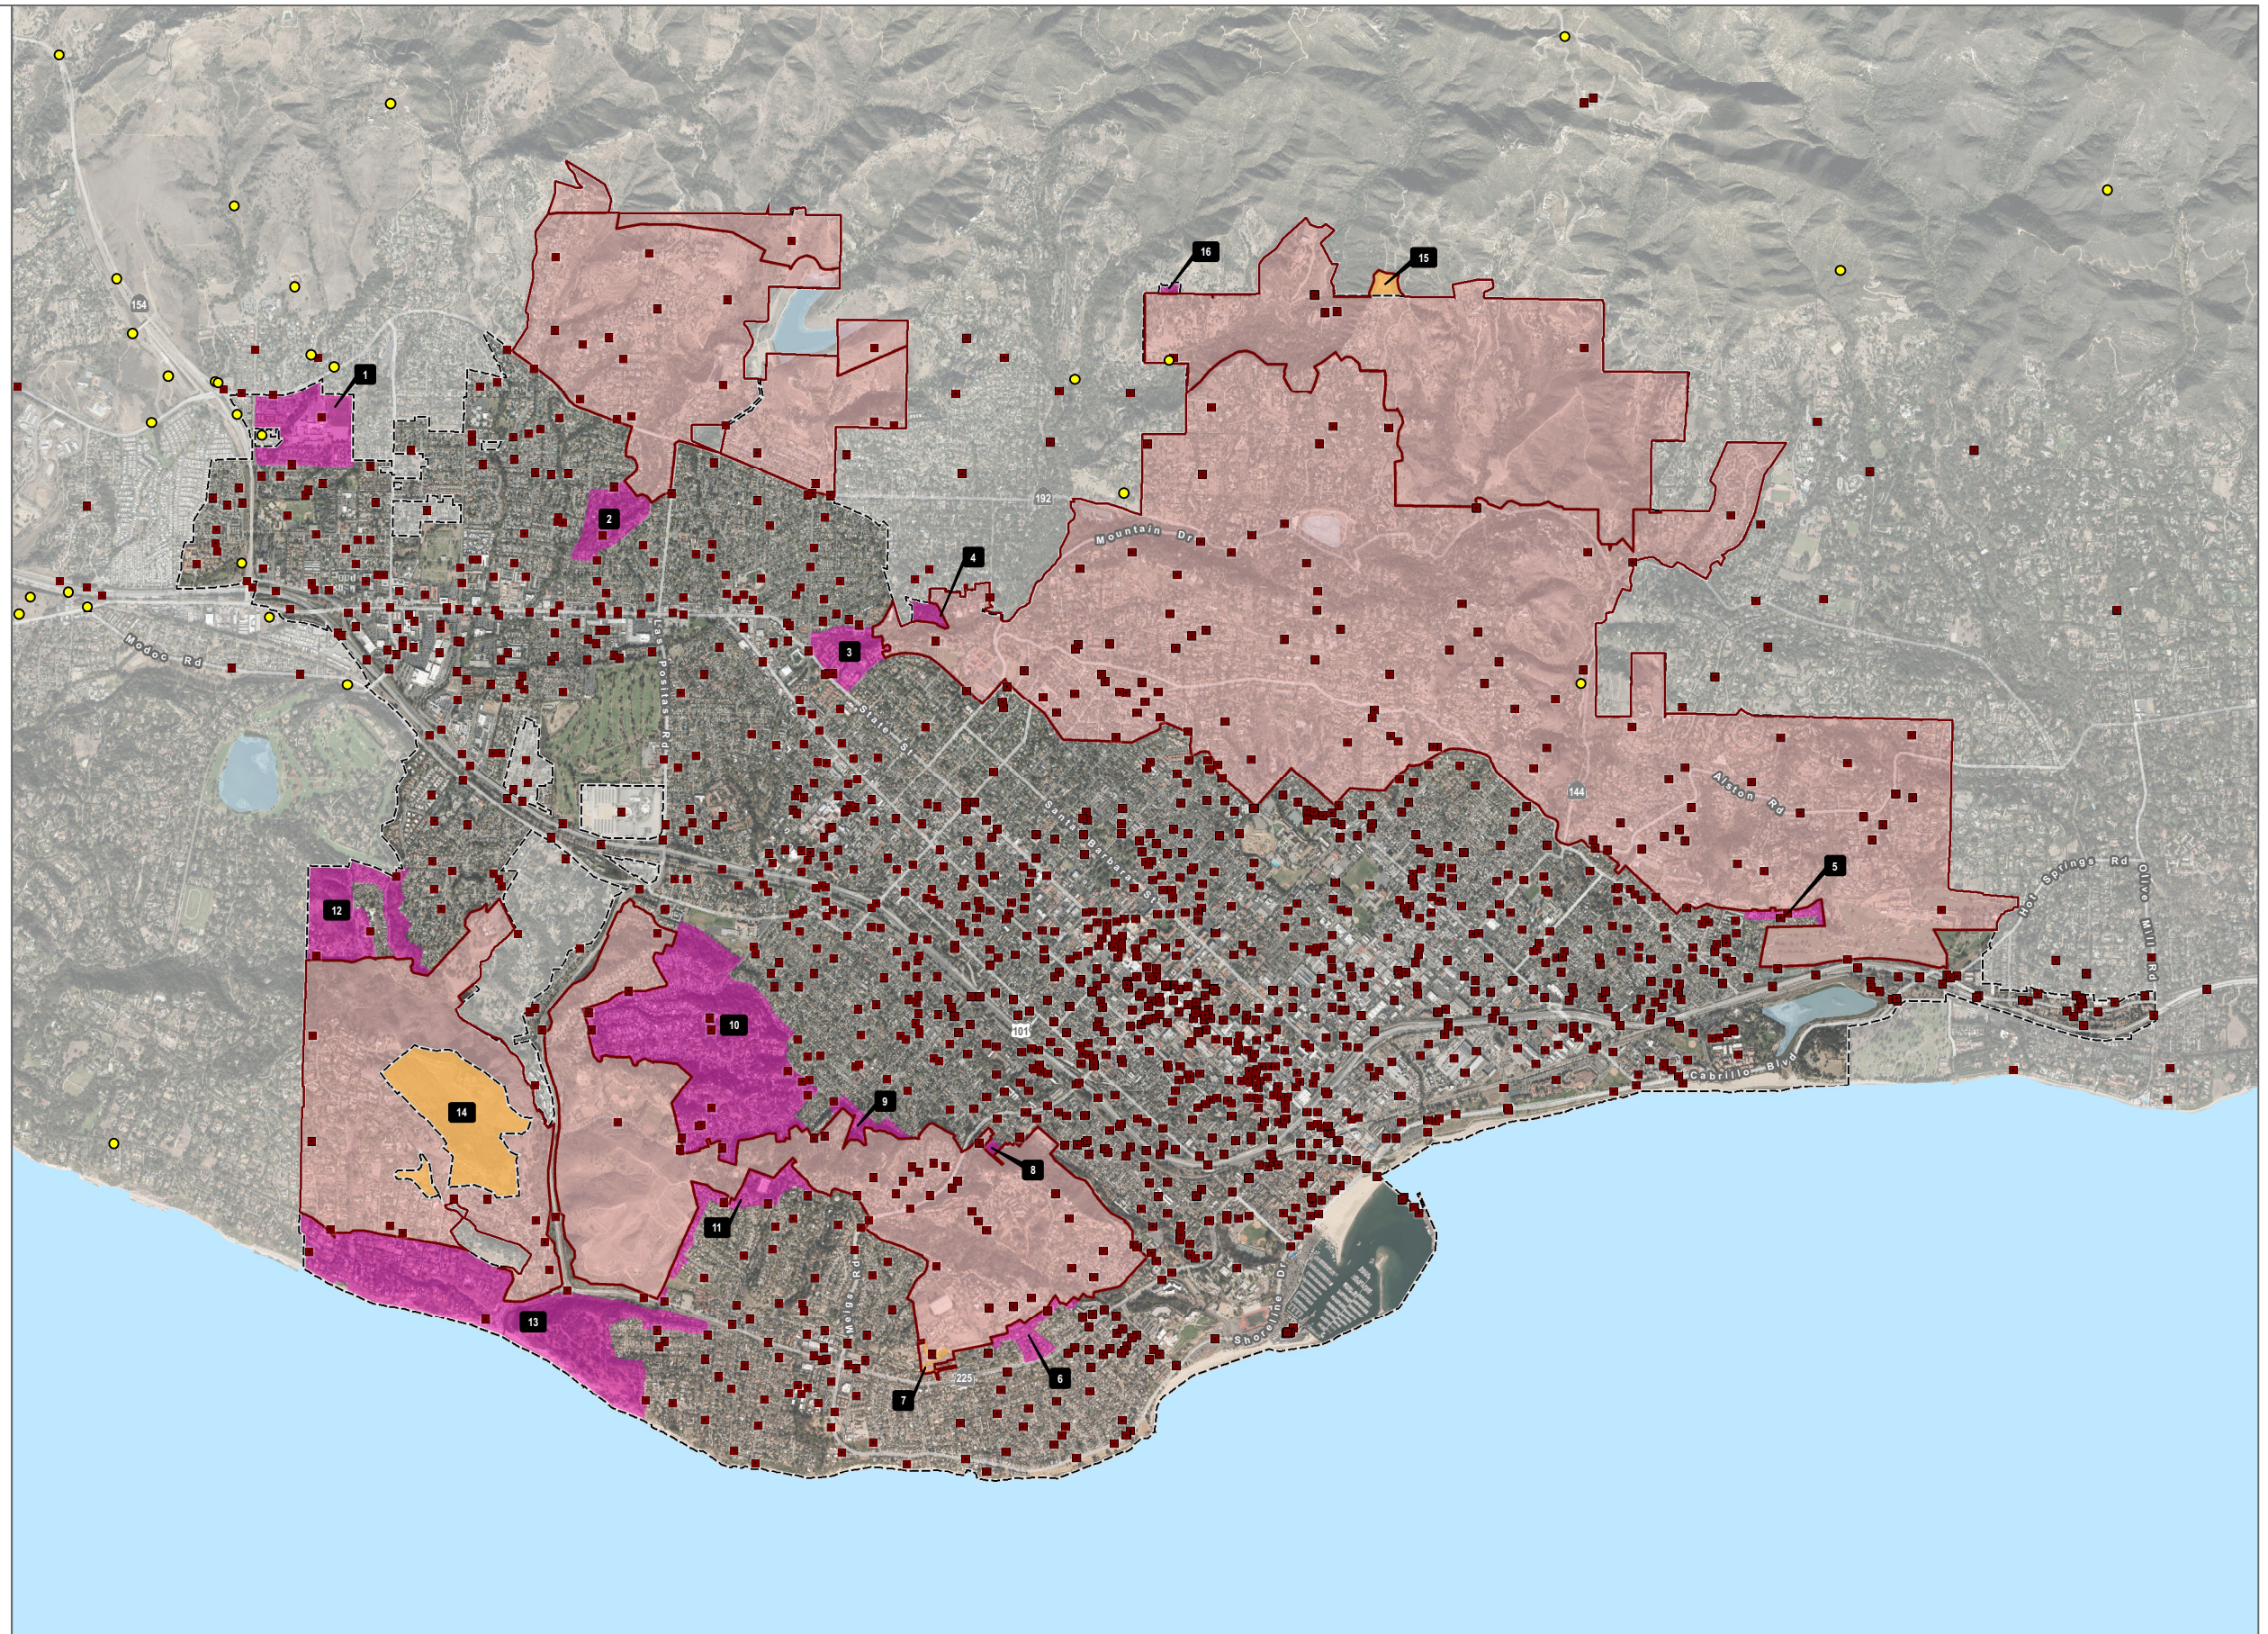

City of Santa Barbara Boundary

Existing City High Fire Hazard

**Fire Ignition Data**

City Fire (2004-2020) \*

County Fire (2007-2018)

**Proposed Changes to City High Fire Hazard Areas**

Proposed

Proposed Removals

\* City Fire Ignitions occurring outside of the City Boundary are SBFDD responses made under mutual aid agreements with neighboring Fire Authorities Having Jurisdiction.

0 1,000 2,000 Feet

SOURCE: City of Santa Barbara Fire Department,  
County of Santa Barbara Fire Department