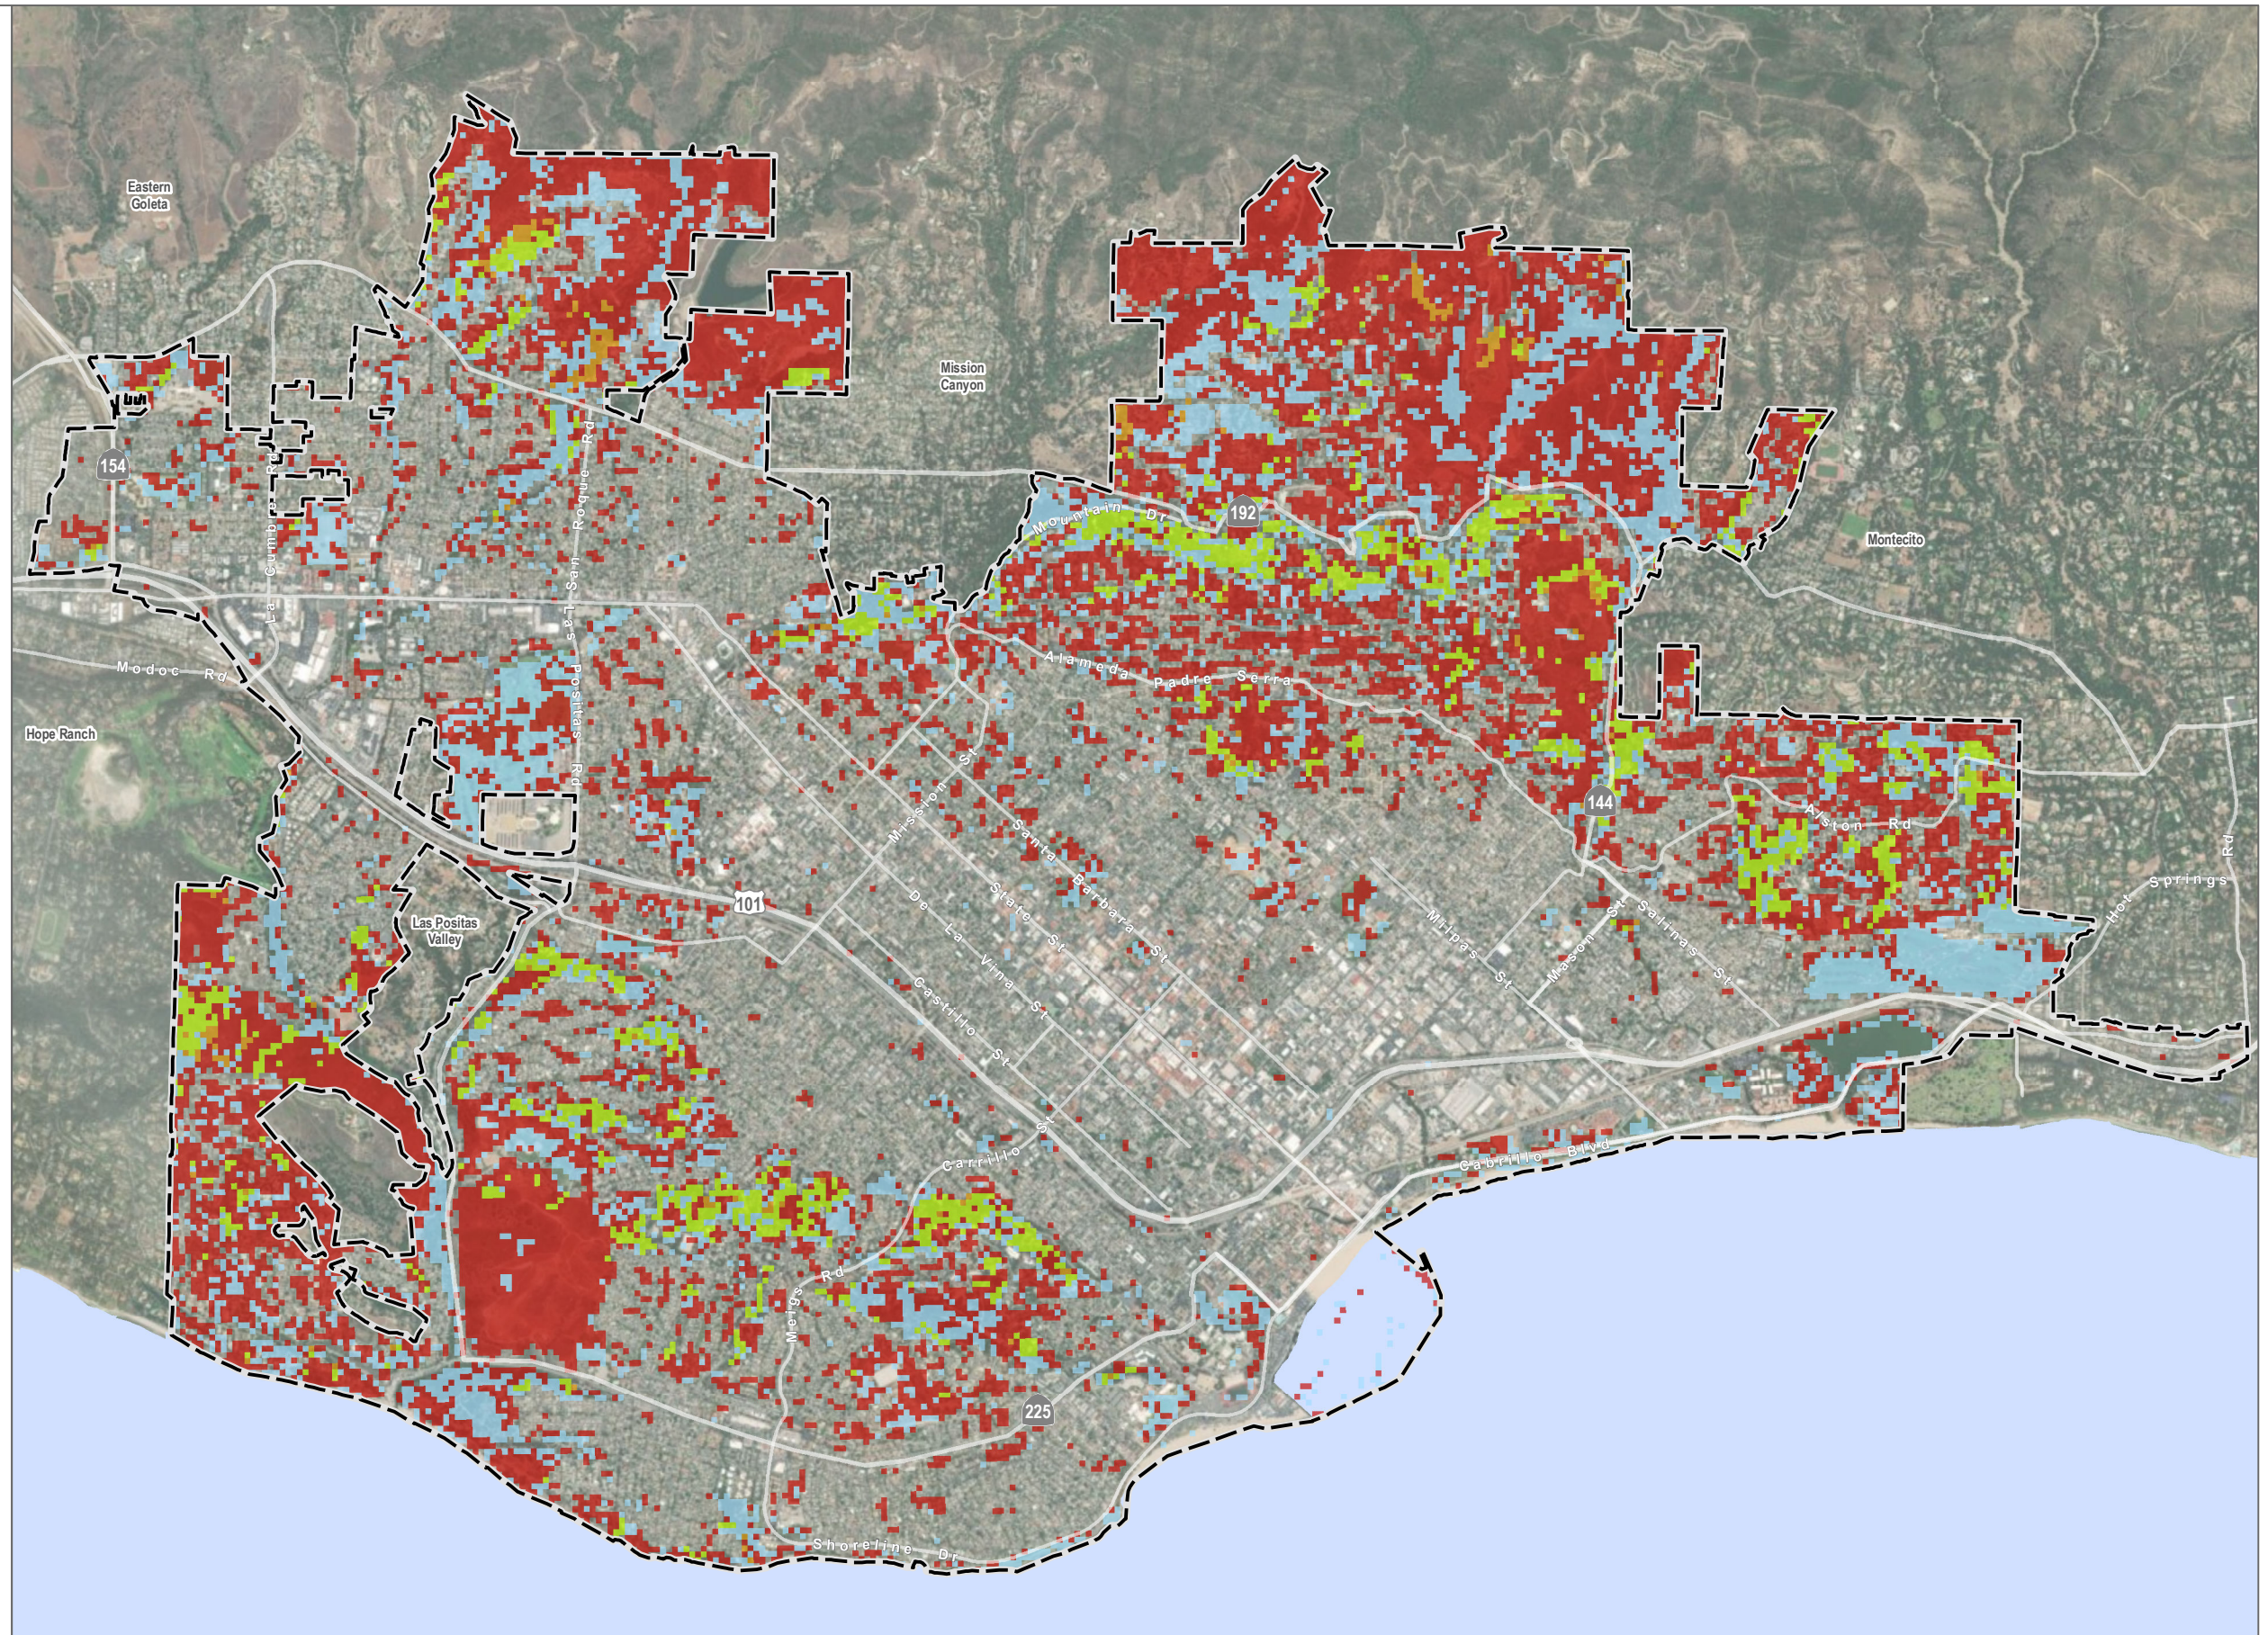

City of Santa Barbara / CWPP Area

Fire Behavior Modeling Results

Flame Length (feet)

- 0 - 0.1
- 0.1 - 4
- 4 - 8
- 8 - 11
- 11+

0 1,000 2,000 Feet

SOURCE: City of Santa Barbara