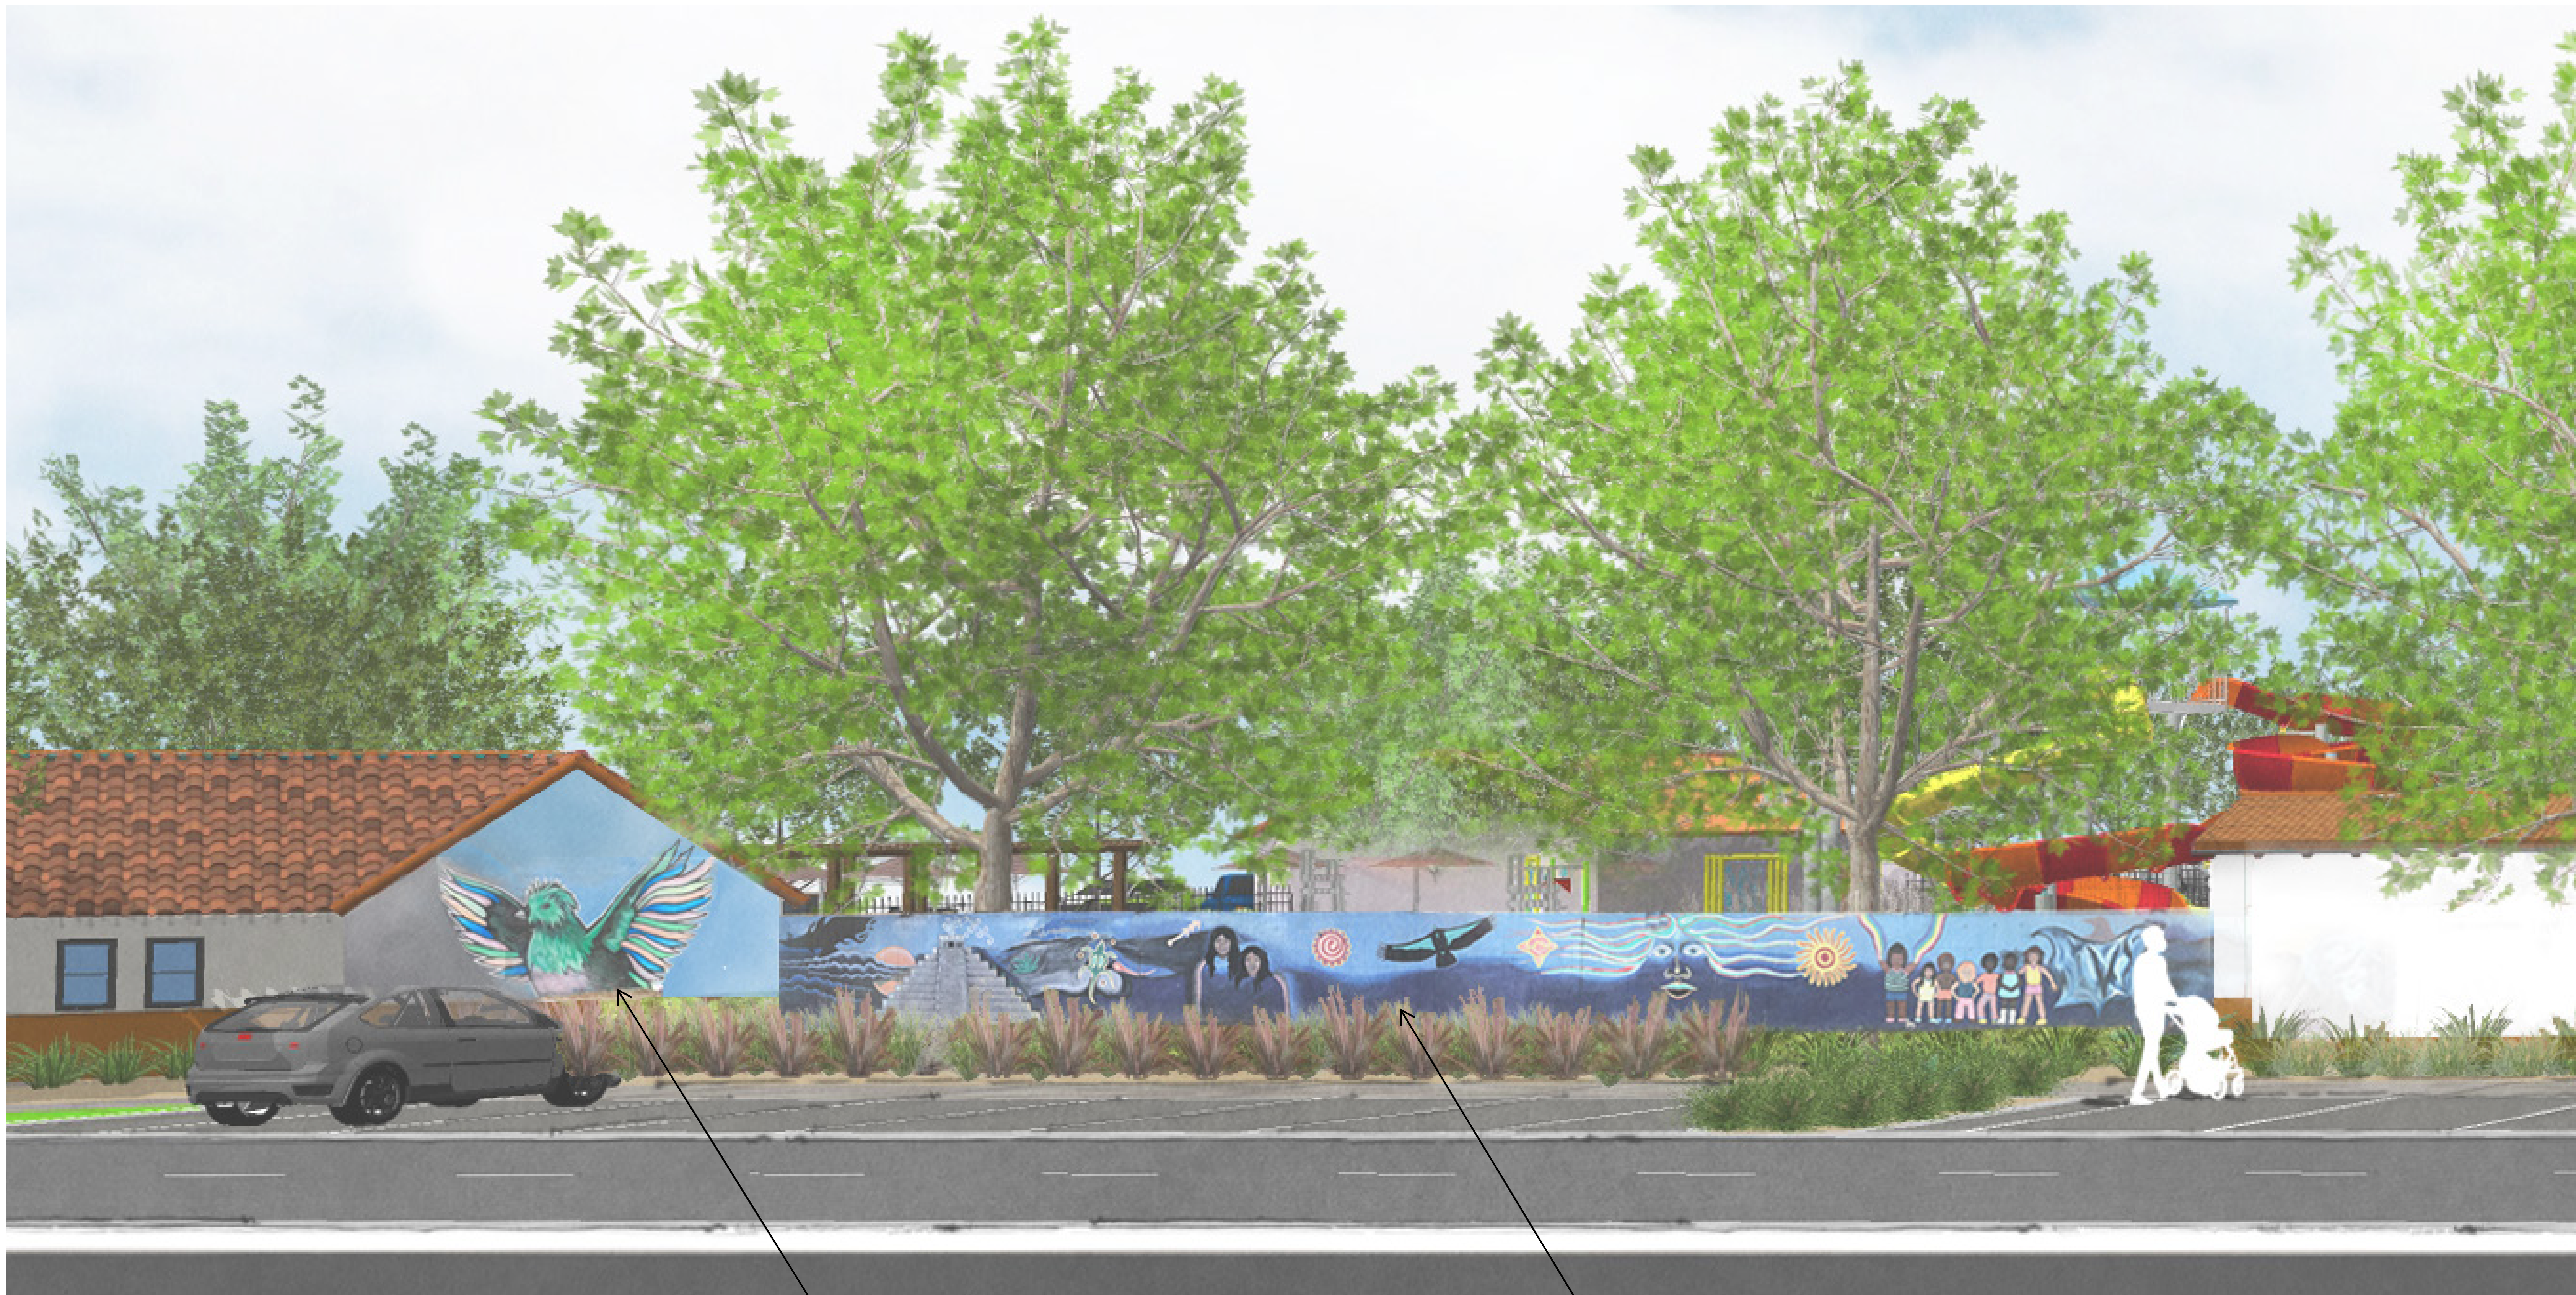

## RELOCATED AND NEW MURAL AT COTA STREET ENTRANCE

'COSMIC UNITY'

#1144-05-RC19  
JULY 2022

## RE-ENVISIONED MURAL FACING SALSIPUEDES STREET

## ORTEGA PARK - MURAL LOCATION STUDIES

**NEW MURALS ON RESTROOM AND CHANGING AREA BUILDINGS FACING SALSIPUEDES ST.**

#1144-05-RC19  
JULY 2022

**M-5**

NOTE: TWO WINDOWS PRESENT ON WELCOME HOUSE SOUTH ELEVATION (NOT SHOWN)

# ORTEGA PARK - MURAL LOCATION STUDIES