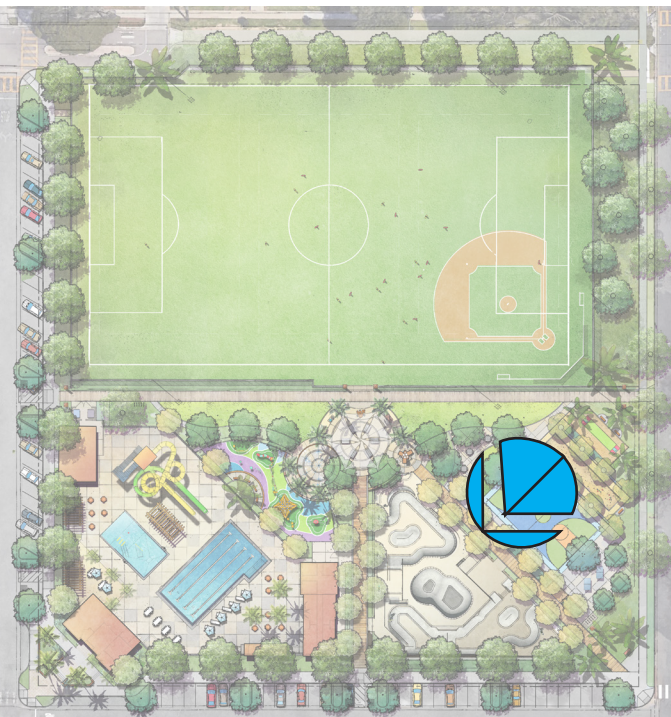

#1144-05-RC19
JULY 2022

ORTEGA PARK - MURAL LOCATION STUDIES

RE-LOCATED MURAL AT SKATE PARK