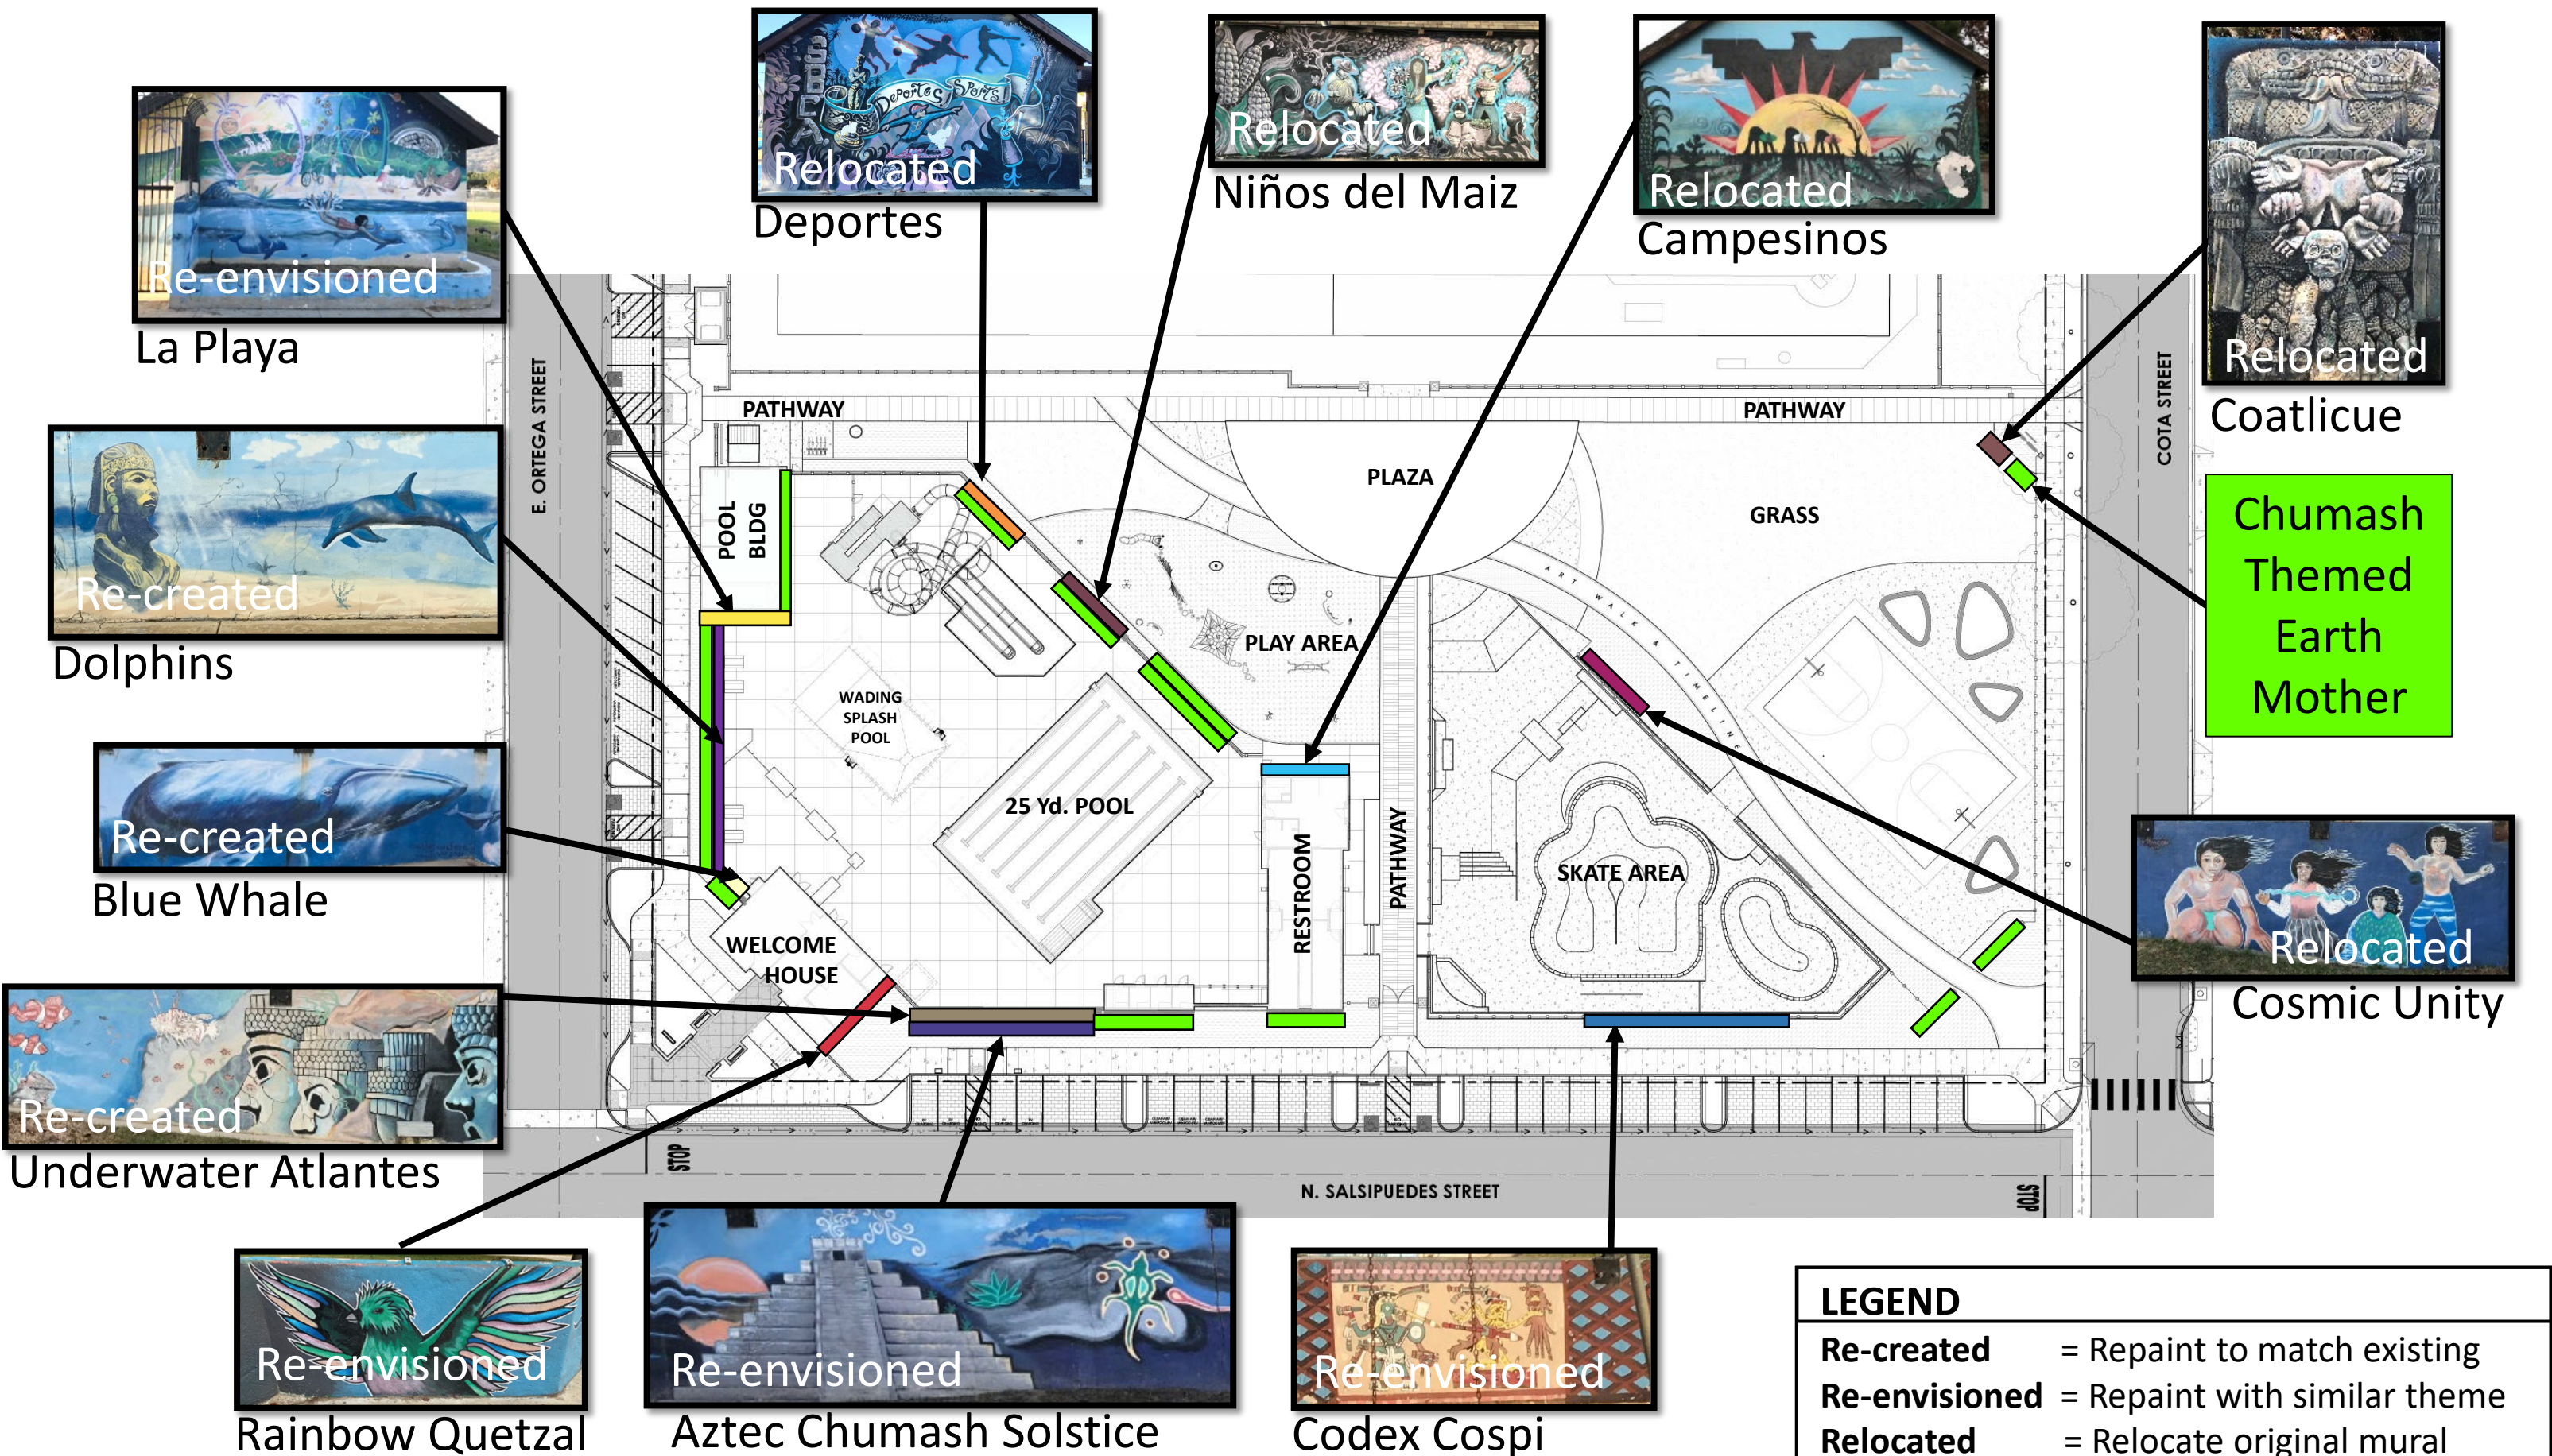

# Draft Mural Location Map

Date: 5/12/22

# Draft Mural Location Map

Date: 7/28/22

'COATLICUE'

CHUMASH THEMED  
'EARTH MOTHER'

#1144-05-RC19  
JULY 2022

## RELOCATED AND NEW MURAL AT COTA STREET ENTRANCE

'COSMIC UNITY'

#1144-05-RC19  
JULY 2022

## RE-ENVISIONED AND NEW MURALS FACING SALSIPUEDES STREET

'UNDERWATER  
ATLANTES / TOLTECAS'

'BLUE WHALE'

'DOLPHINS'

'LA PLAYA'

**ORTEGA PARK - MURAL LOCATION STUDIES**  
**RECREATED AND AND RE-ENVISIONED MURALS FACING POOL DECK**