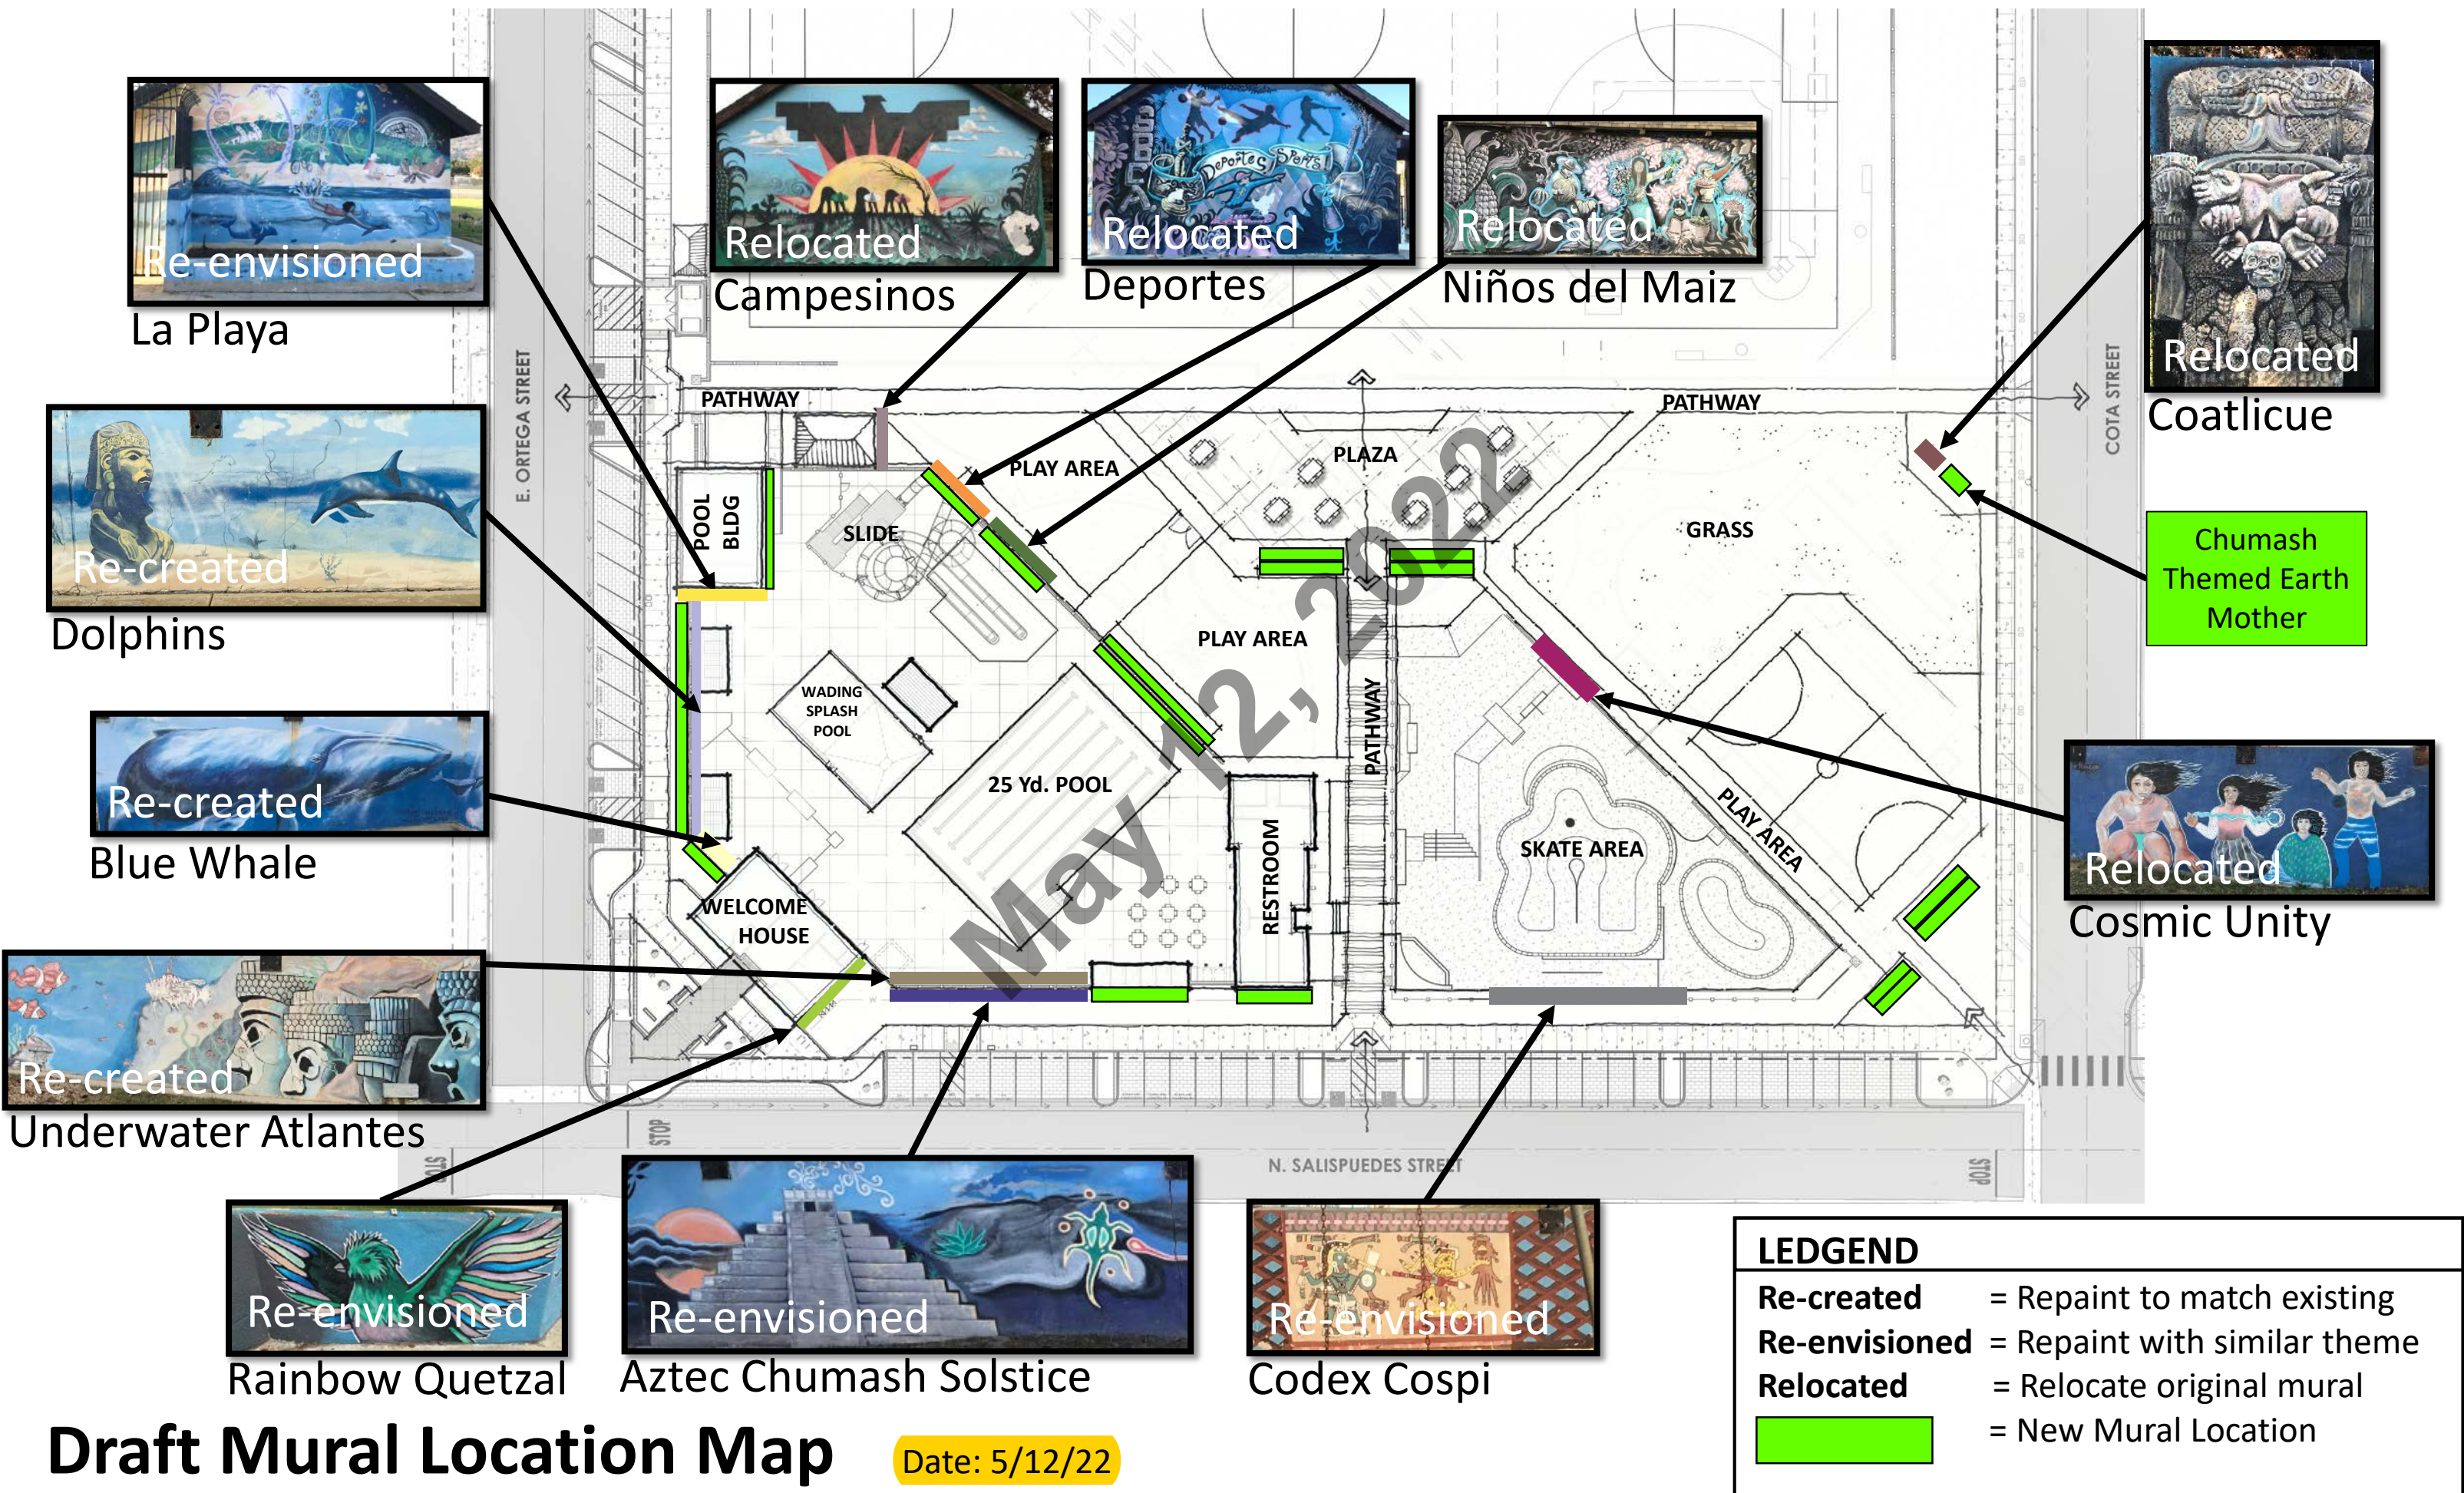

# Draft Mural Location Map

Date: 5/12/22

# Draft Mural Location Map

Date: 7/28/22

'COATLICUE'

CHUMASH THEMED  
'EARTH MOTHER'

#1144-05-RC19  
JULY 2022

## RELOCATED AND NEW MURAL AT COTA STREET ENTRANCE

'COSMIC UNITY'

#1144-05-RC19  
JULY 2022

## RE-ENVISIONED AND NEW MURALS FACING SALSIPUEDES STREET

'UNDERWATER  
ATLANTES / TOLTECAS'

'BLUE WHALE'

'DOLPHINS'

'LA PLAYA'

**ORTEGA PARK - MURAL LOCATION STUDIES**  
**RECREATED AND AND RE-ENVISIONED MURALS FACING POOL DECK**